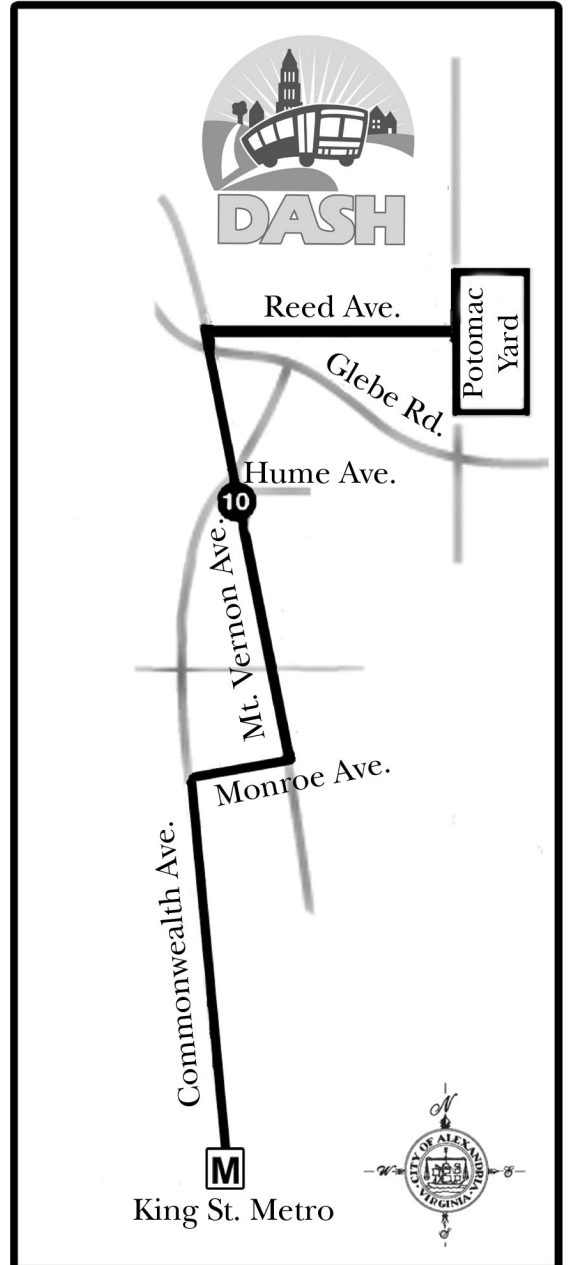

New DASH AT 10 Service King St. to Potomac Yard Beginning June 25, 2006

Sunday At 10 Northbound			
King St. Metro	Monroe & Commonwealth	Mt. Vernon & Hume	Potomac Yard
9:10 AM	9:17	9:22	9:35
10:10	10:17	10:22	10:35
11:08	11:15	11:20	11:33
12:08 PM	12:15	12:20	12:33
1:08	1:15	1:20	1:33
2:08	2:15	2:20	2:33
3:08	3:15	3:20	3:33
4:08	4:15	4:20	4:33
5:08	5:15	5:20	5:33
6:08	6:15	6:20	6:33

Sunday AT 10 Southbound			
Potomac Yard	Mt. Vernon & Hume	Monroe & Commonwealth	King. St. Metro
9:38 AM	9:45	9:49	9:55
10:38	10:45	10:49	10:55
11:38	11:45	11:49	11:55
12:38 PM	12:45	12:49	12:55
1:38	1:45	1:49	1:55
2:38	2:45	2:49	2:55
3:38	3:45	3:49	3:55
4:38	4:45	4:49	4:55
5:38	5:45	5:49	5:55
6:38	6:45	6:49	6:55

Fares

Base Fare	$ 1.00
Monthly Pass	$ 30.00
w/ Metrorail-to-Bus Transfer	$ .35

For information, call 703-370-3274
Alexandria Transit Company (DASH)
www.dashbus.com