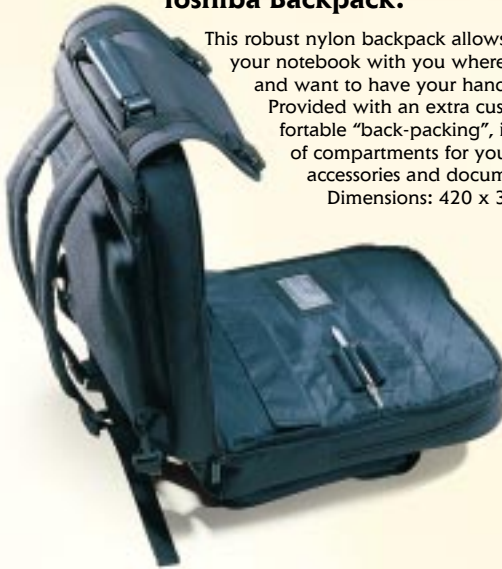

## Toshiba Backpack.

This robust nylon backpack allows you to have your notebook with you wherever you go and want to have your hands free! Provided with an extra cushion for comfortable "back-packing", it offers plenty of compartments for your notebook, accessories and documents.  
Dimensions: 420 x 320 x 130 mm.