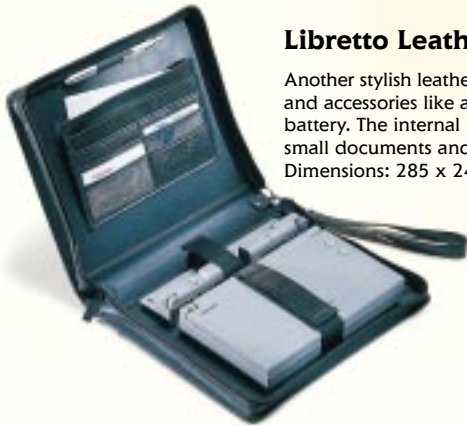

Libretto Leather Case.

Another stylish leather case for your Libretto and accessories like an additional high-capacity battery. The internal pocket provides room for small documents and business cards.
Dimensions: 285 x 240 x 50 mm.