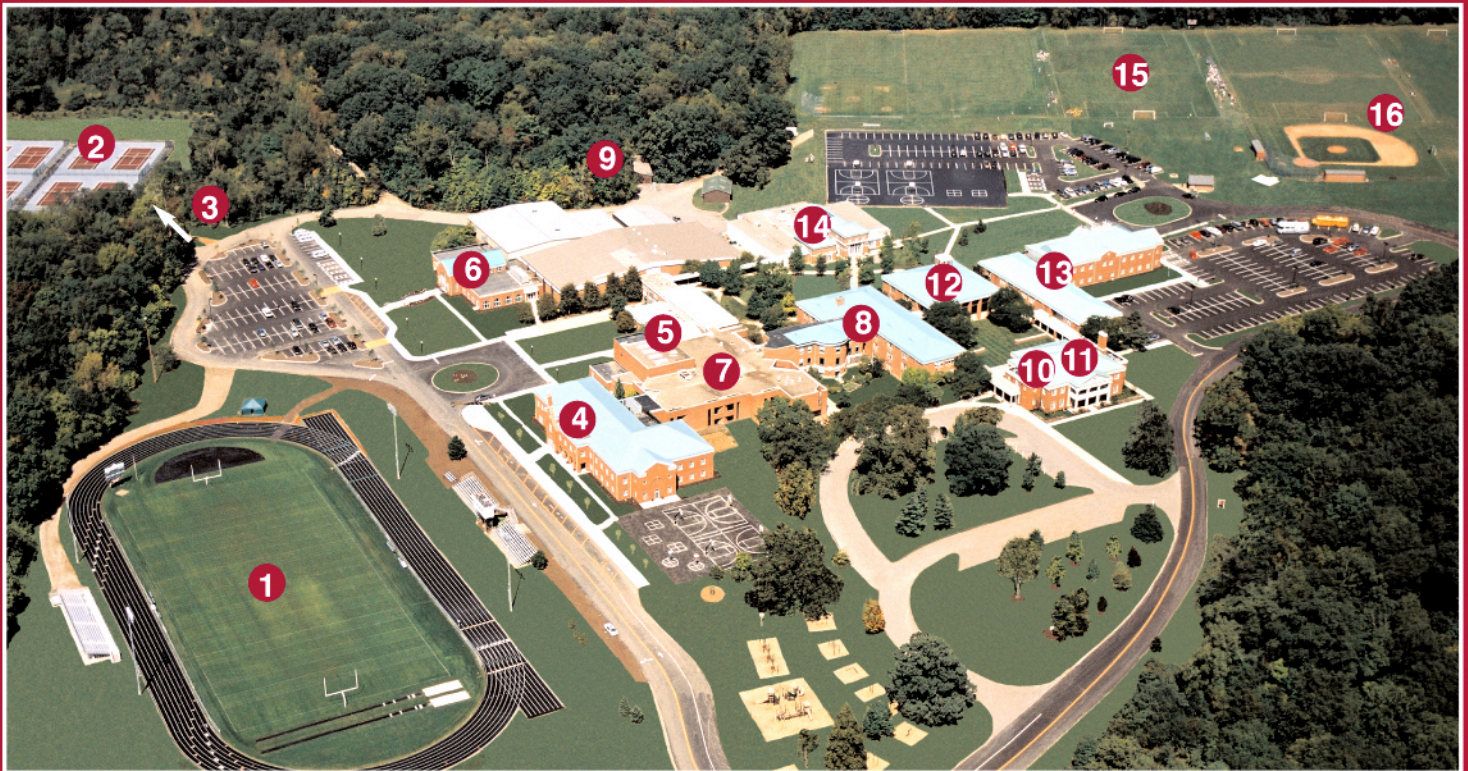

The Columbus Academy

Campus/Facilities Guide

- | | | | |
|---------------------------|-----------------------|-----------------------|-------------------|
| 1 Marsh Field / Track | 5 Arts Complex | 9 Facilities Services | 13 Upper School |
| 2 Tennis Courts | 6 Athletic Complex | 10 Administration | 14 Dining Hall |
| 3 Field Hockey / Lacrosse | 7 Schoedinger Theatre | 11 Admissions | 15 Soccer Fields |
| 4 Lower School | 8 Middle School | 12 Morris Hall | 16 Baseball Field |