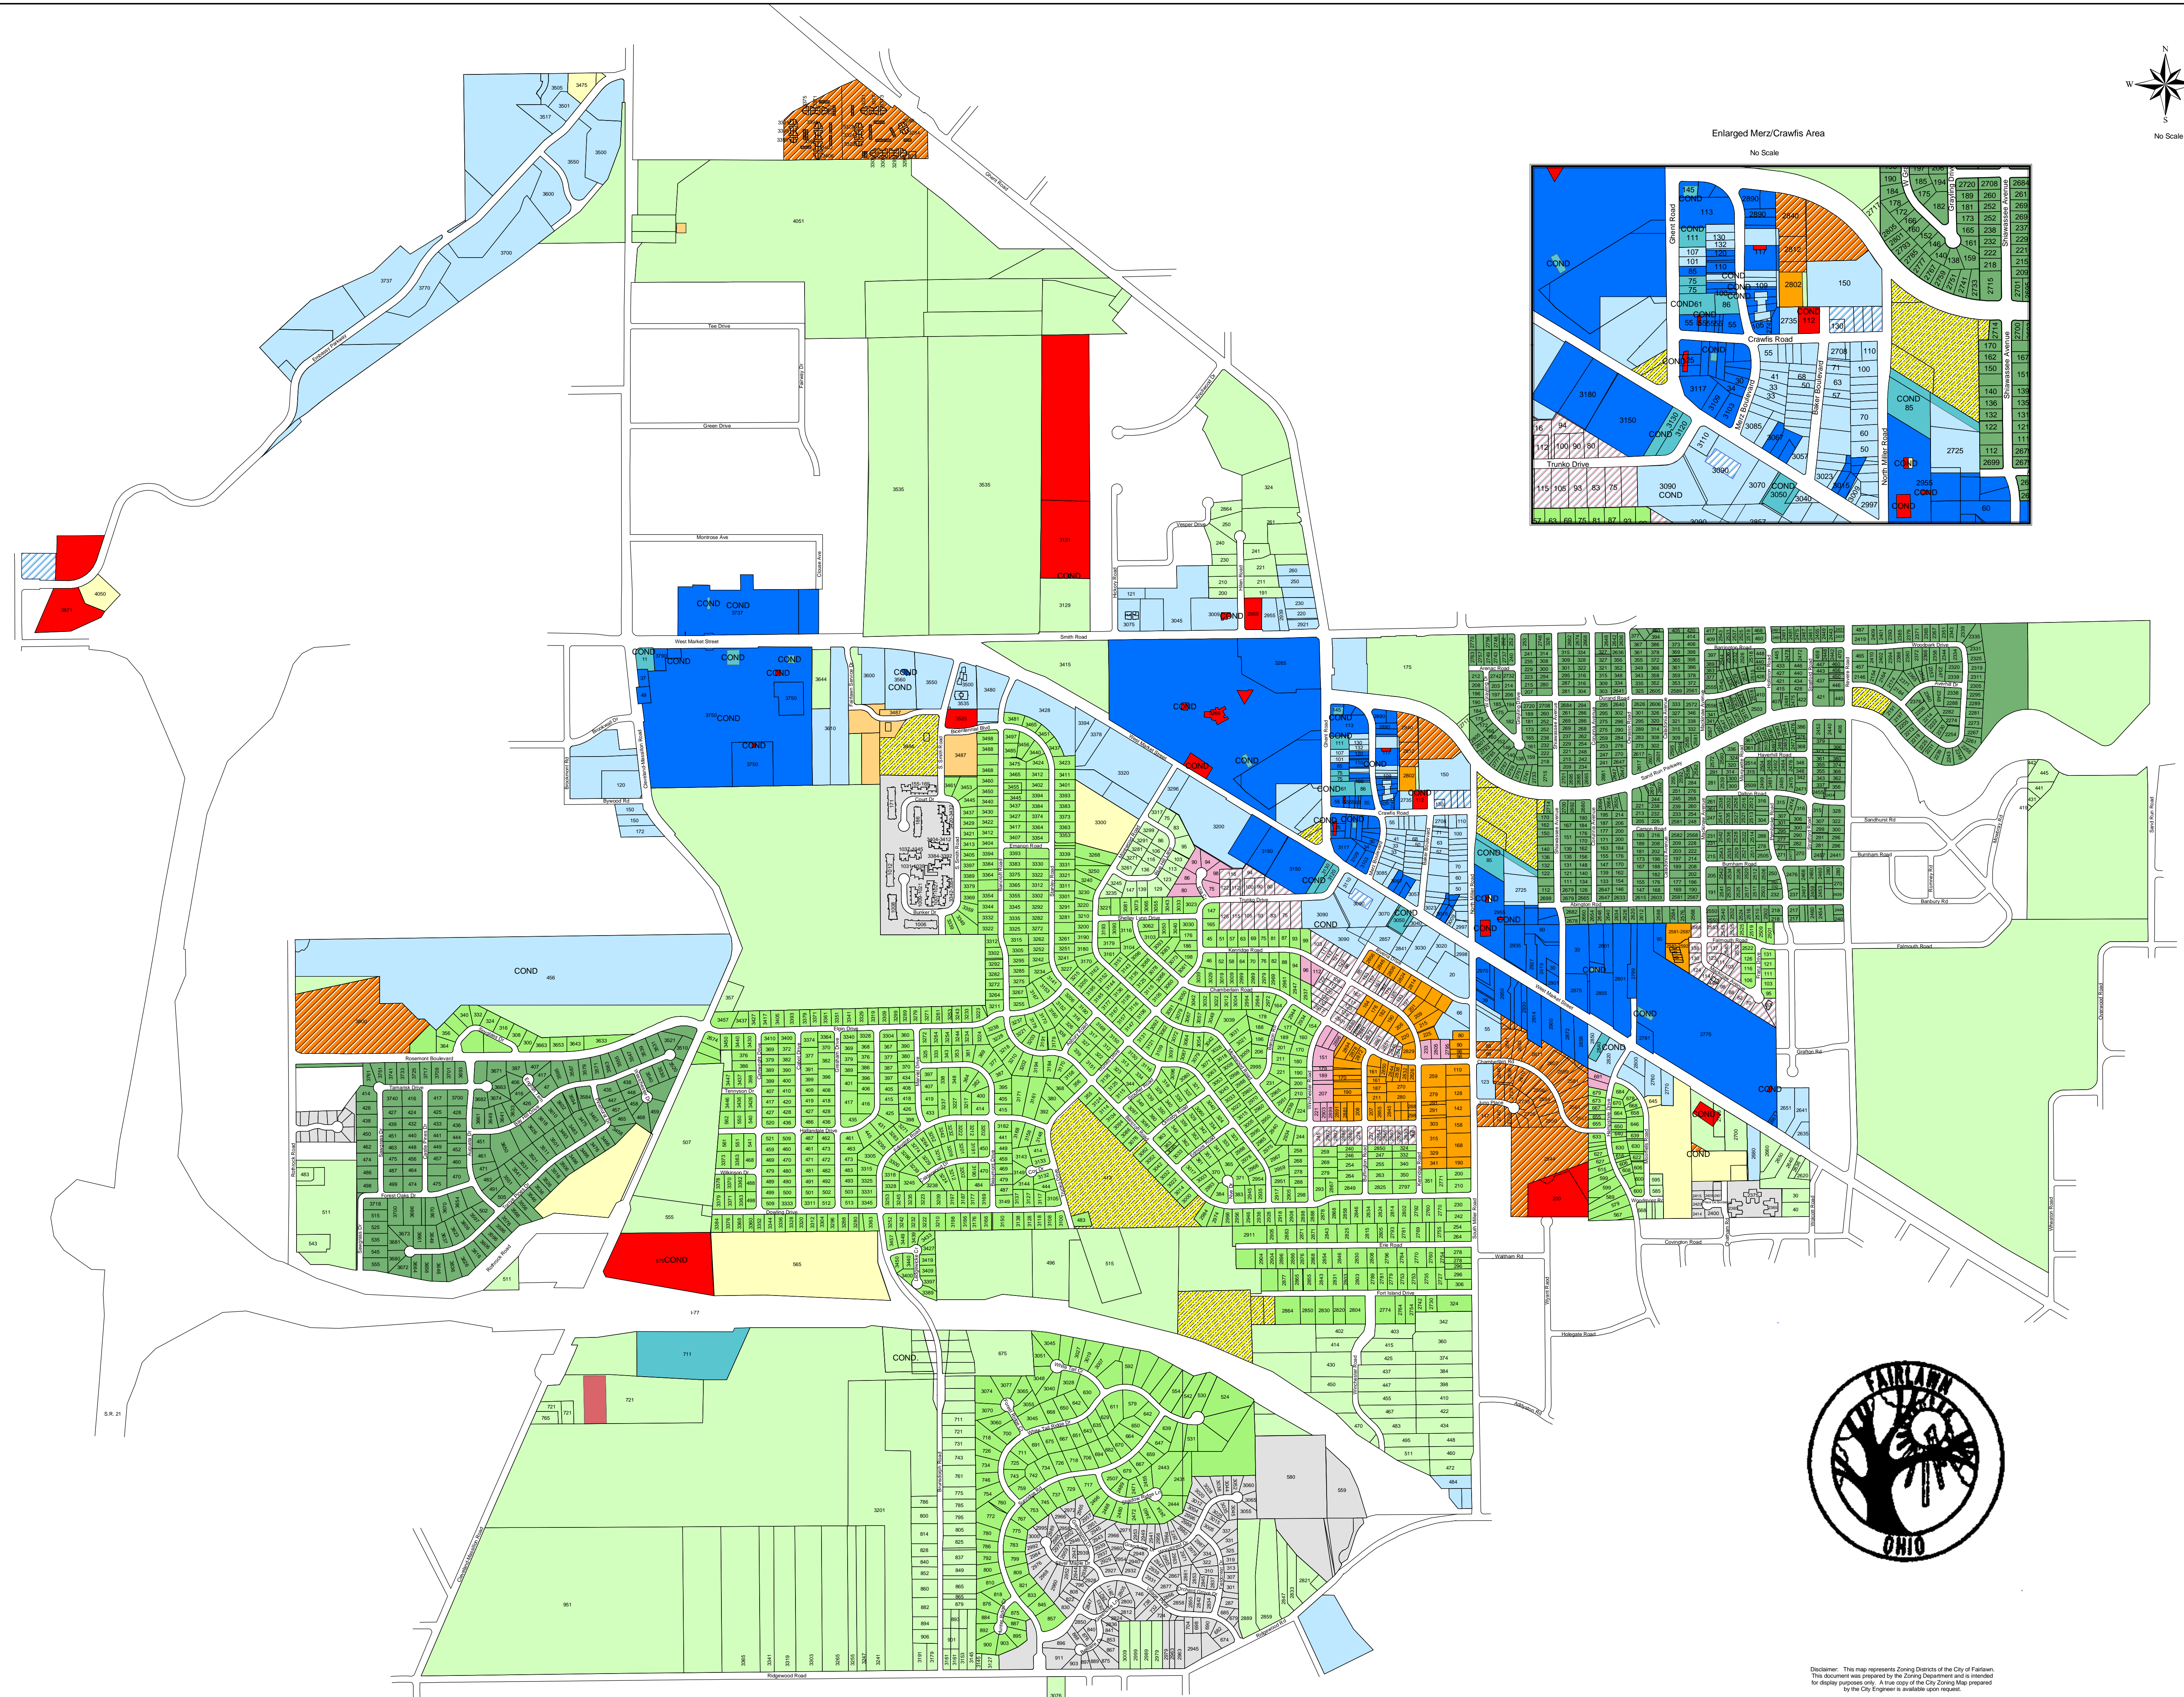

City of Fairlawn Zoning Districts

Enlarged Merz/Crawfis Area
No Scale

Legend

1. **Zone**
2. B-1
   - B-1b
   - B-2
   - B-3
   - B-4
   - B-4a
   - M-1
   - M-2
   - M-3
   - R-1
   - R-2
   - R-3
   - R-4a
   - R-4b
   - R-5a
   - R-5b
   - R-6