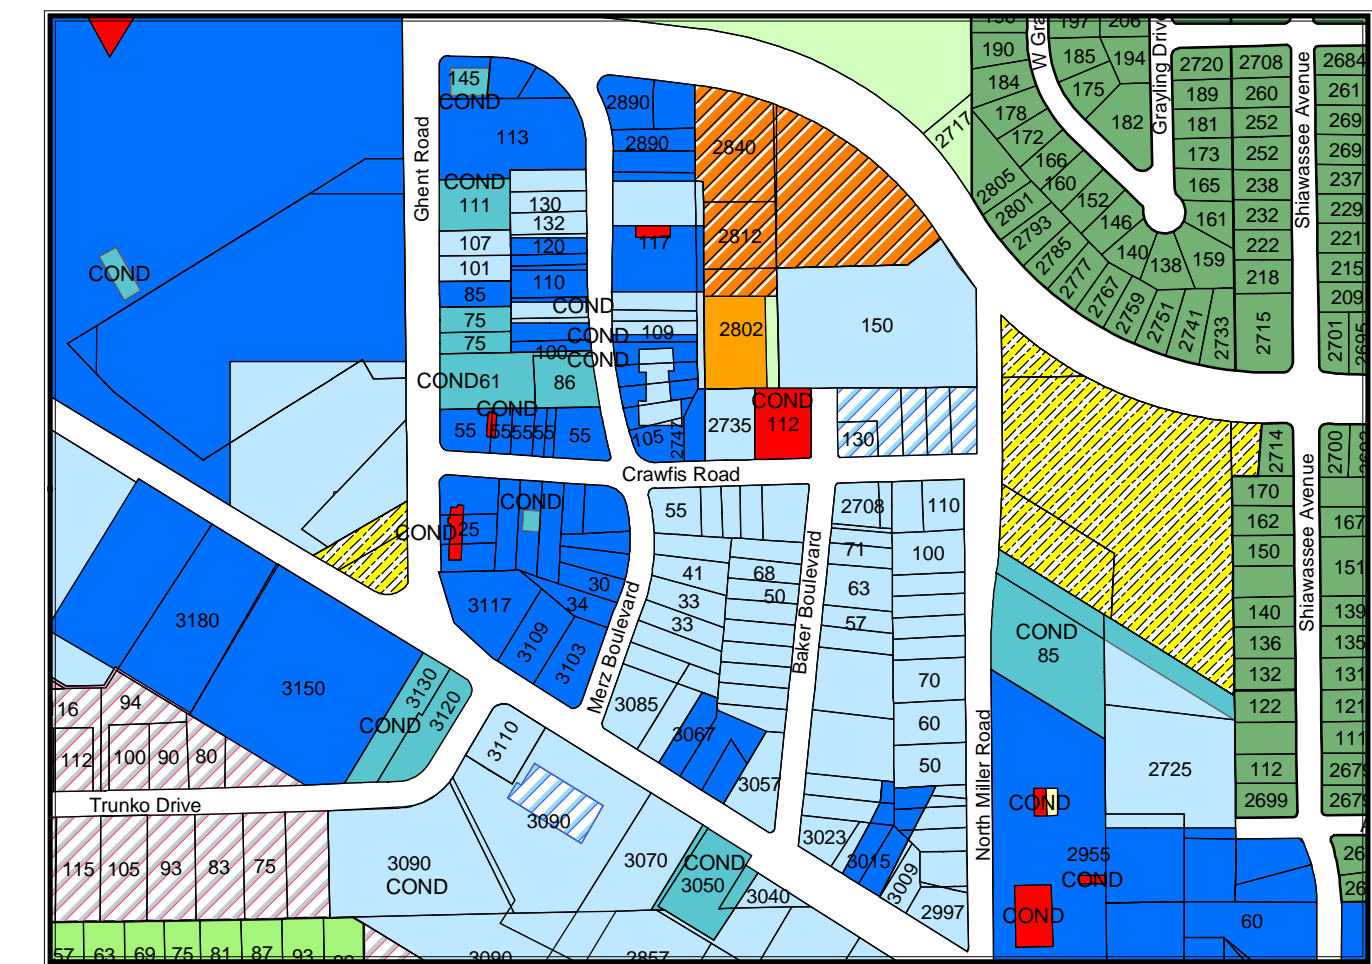

City of Fairlawn Zoning Districts

Enlarged Merz/Crawfis Area
No Scale

Legend

1. **Zone**
2. B-1
   - B-1b
   - B-2
   - B-3
   - B-4
   - B-4a
   - M-1
   - M-2
   - M-3
   - R-1
   - R-2
   - R-3
   - R-4a
   - R-4b
   - R-5a
   - R-5b
   - R-6