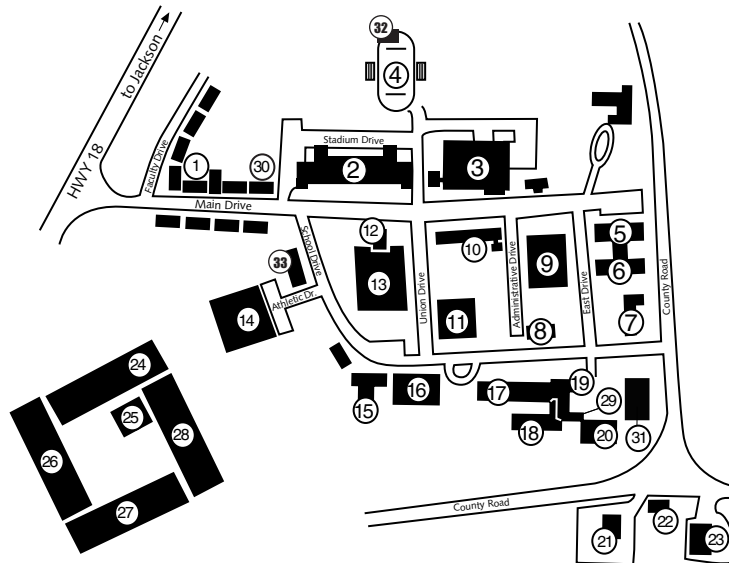

# Utica Campus

## UTICA CAMPUS

### Building Codes:

1. Faculty Housing
2. D.W.L. Davis Building-DWLU
3. Ples McCadney Building-PMBU
4. Kinard Stadium-KFSU
5. Single Parent Housing-SPRU
6. Old Faculty Housing
7. Campus Security/JTPA
8. Bell Tower
9. College Technical Building
10. A.A. Building/Amphitheater
11. William H. Holtclaw Library-HCLU
12. Cosmetology/Barbering
13. Student Union Building-SUBU
14. J.D. Boyd Gym-JDBU
15. H.S. Annex
16. High School Gym
17. Hinds Agricultural High School
18. High School Annex
19. Library
20. Cafeteria-CFTU
21. Transportation
22. Holtzclaw House
23. Maintenance
24. Maggie B. Denson- MDHU
25. Housing Director/Washeteria
26. McGriggs Williams Cafeteria
27. B.E. Lewis-BLHU
28. Newton-Walker Hall-NWHU
29. Home Economics
30. Workforce Development Building
31. High School Technical Building
32. Field House
33. Apartments