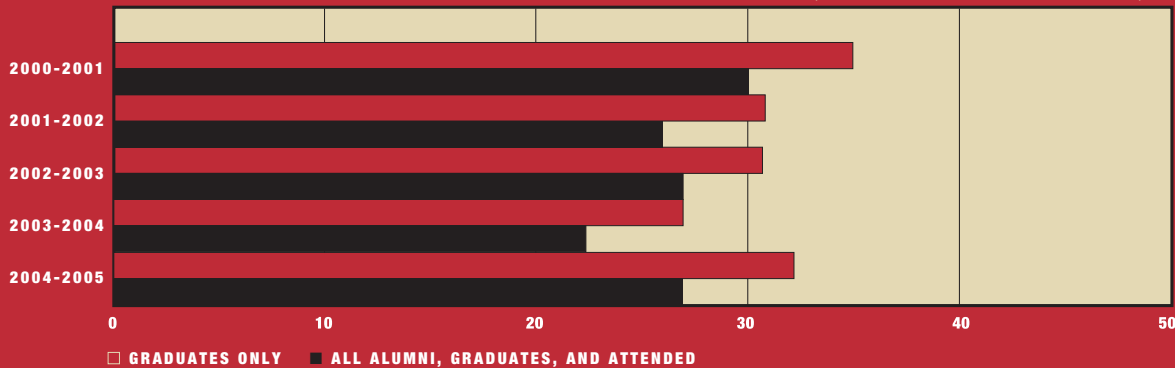

**TOTAL GIFT INCOME TO AUSTIN COLLEGE (IN MILLIONS)**

Debra Rayfield Hurley  
 Tamara L. Reno  
 Kimberly Stanton

**Century Club**

Meredith Clayton Allen  
 Amy Searcy Lauer  
 Karin Alves Mackay  
 Maura M. Maple  
 Debra Nash Neill  
 Angela Quinn-Roberts  
 Amy Redding Tempelmeyer  
 Kenneth D. Williams