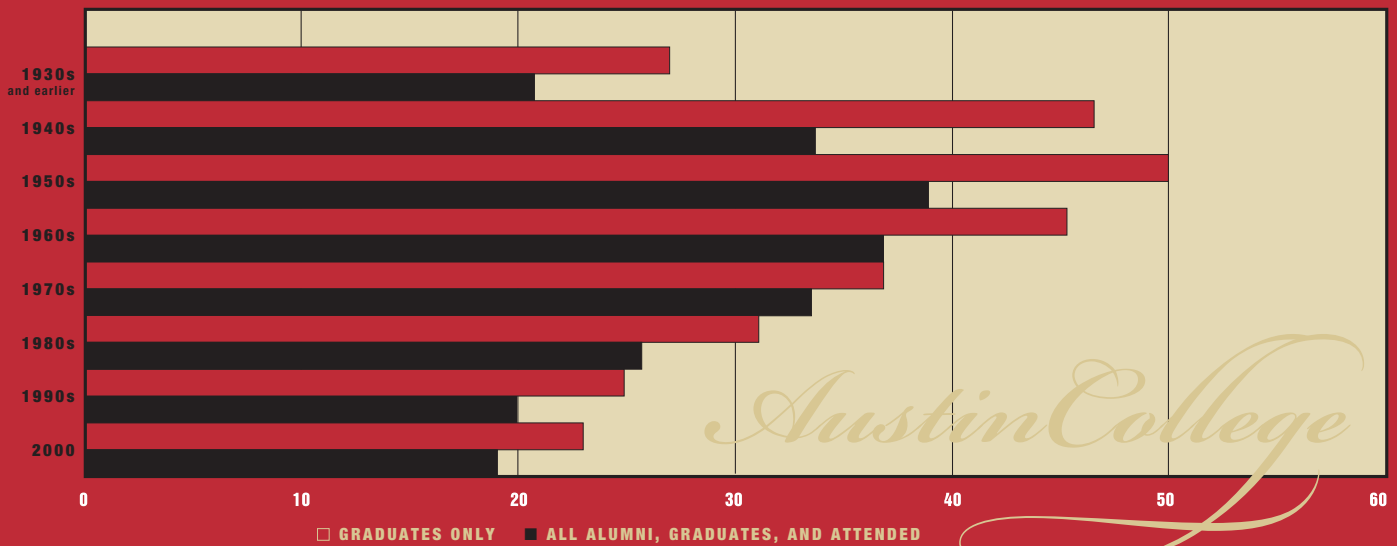

PERCENTAGE OF ALUMNI PARTICIPATION

By decade of attendance for reporting period of July 1, 2004, to June 30, 2005

CLASS OF 1996

William B. Guerrant Associates

President's Council

Kevin J. White

Rollin M. Rolfe Associates

Dean's Council

Emily A. Clock

Second Century Club

Ben Baume

Jennifer Bailes Hennessec

Laura Hurt Howe

David A. Loyless

Amy Mittelstet

Shirley Thomas Shiller

Kacey Farragh Toole

Devin M. Trousdale

Brett M. Zimmerman

Century Club

Chau Pham Axelrod

Amy L. Ferguson

William R. Garza

Mark A. Haisler

Melinda K. Hutton

Amy Ashton Lazor

David S. Morgan

Kris B. Parchuri

Charles E. Ryscr

Carla Y. Storey

Eric Tad Warwick

Contributors

Kirstin Hurtado Adkins

Tony Belcher

Mandee Collins Bhatia

Elliott N. Carman

Amy Aubrey Chandler

Cullen J. Chandler

Matt Crownover

Oscar Garcia

Katherine McCarron Head

Kimberly Jefferson

Kristi L. Krumnow

Andrea Link LeBlanc

Jeff Mabray

Chad Martin

Kevin J. McHorse

Patrick Moran

Kaylin Bailey Nickol

Jennifer A. O'Brien

Onesimus Rangel

Jo Jones Sanders

Jennifer L. Scarnato-West

Michelle K. Schenke

Alexandra G. Smith

Kelly J. Smith

Steven L. Sullivan

Teresa Taylor Tate

Lana Wright Thomason

Julie A. Zuniga

CLASS OF 1997

Samuel McKinney Associates

President's Council

Mark J. Tarpley

Second Century Club

James F. Alexander, Jr.

Karen Hooper Blaney

Mark A. Cunningham

Jennifer Skipper Loyless

Mark W. Mandl

Tiffanic Kruciak Mandl

Wes M. Toole

Century Club

Amy E. Burke

Angela Smith Epker

Julia R. Johnson

Traci E. Leach

Eartha Taylor Linson

Amy Thomas Lowe

Stephanie L. McDonald

Kristine Gentz Powers

Megan J. Sylvester

Michelle Conner Warren

Schuyler E. Yost

Contributors

Molly M. Anderson

Eric W. Cox

Rebecca Crane Cunningham

Dana Baker Ezer

Alicia A. Gomez

April Rife Gorman

Melissa Chapman Hall

Mindi J. Hurley

Kathleen M. Jordan

Emily K. Lehane

Marta R. McLaughlin

Kyle S. Nakamura

Deanna Sharp Pacinda

Heather Valdez Stillings

Ellen Bray Thompson

Jena Sibbald Toich

Rosemary Vega

CLASS OF 1998

Samuel McKinney Associates

President's Council

S. Justin Barrett

Timothy A. Kennedy

Angela Bell Magers

Second Century Club

Amanda Wilder Baume

Eric R. Venegas

Century Club

Robin C. Henry

Han Pham Hulén

Marian R. Mahaffey

Loren Marietta

Cory D. Merrill

Antonia Ramos Parchuri

Camille LeBron Powell

Janell Tweddle

Contributors

Alexis E. Adair

Jennifer M. Andrews-Cox

Juliana Lobrecht Crownover

Michael J. Cunningham

Jarrod L. Ekwurzel

Michael Flores

Jason K. Ford

Marissa L. Frisbie

R. Tate Gorman

Darin Griggs Hallam

Jennifer Sharpe Hassibi

Andrea Schonier Hauglie

Robert L. Hustwit

Amanda G. Knight

Shelly Ley

Mike McEvers

Marie Weatherby McHorse

Adam J. Meierhofer

Tracie G. Middleton

Phillip A. Morphew

Beena Oommen Pappen

Jamie Denson Ramey

Brandee Zeigler Schmidt

Johanna P. Schroeder

Julie Fowler Setters

Jack E. Skaggs

Matthew L. Smith

Chad L. Westling

CLASS OF 1999

William B. Guerrant Associates

President's Council

Caryn B. Schenewerk

Samuel McKinney Associates

President's Council

Bryan E. Campbell

Allison McKinney Tarpley

Second Century Club

Michael D. Buchanan

Christina Miller Howard

Todd Howard