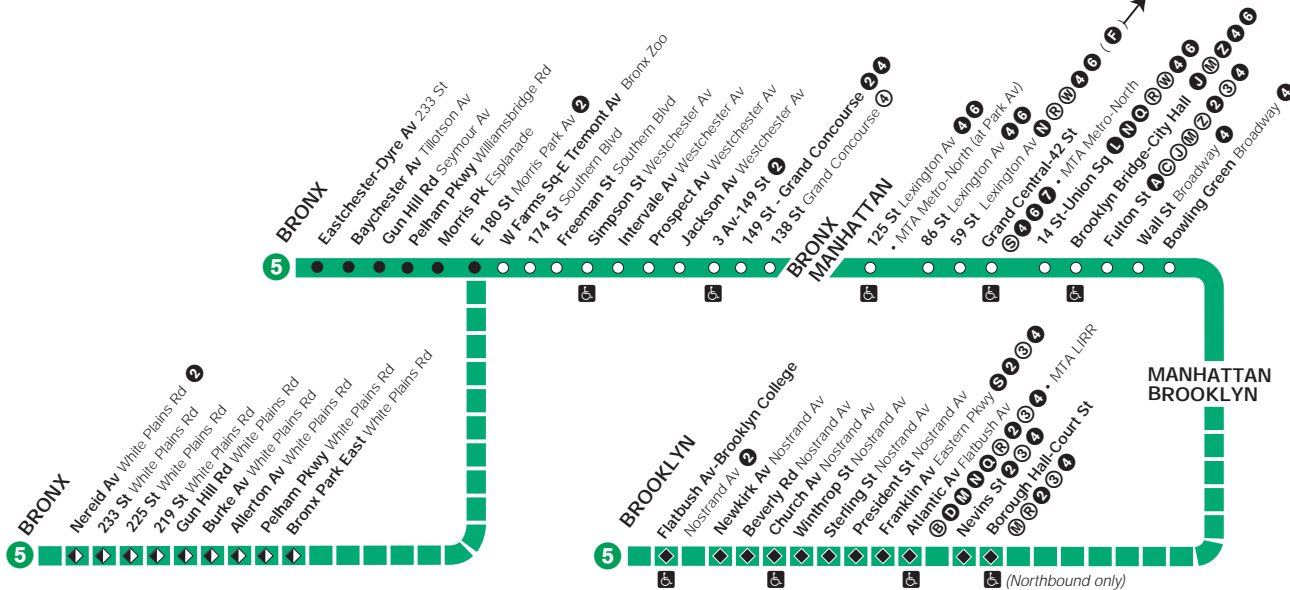

For MTA NYC Transit on the Internet visit:

www.mta.info

Bold times denote PM hours.

Please read times from left to right.

This timetable printed with environmentally friendly ink on recycled paper.

© NYC Transit timetable not for sale

04289

5 Lexington Av Express

Free transfer at Lexington Av/63 St station with MetroCard only.

Station Service

- FULL-TIME: Train always operates and always stops here.
- PART-TIME: Train does not always operate or sometimes skips this station.
- ROUTE EXTENSION: Train operates in one direction (to Manhattan AM, from Manhattan PM).
- ROUTE EXTENSION: Train operates rush hours only.
- ACCESSIBLE STATION

Transfer Points

- Full-time
- Part-time

Weekday Service

5 Southbound

From Eastchester-Dyre Av or Nereid Av-238 St, Bronx, to Flatbush Av, Brooklyn

Eastchester Dyre Av	Nereid Av 238 St	E 180 St	3 Av 149 St	125 St	Grand Central Sta	Brooklyn Br	Bowling Green	Nevins St	Franklin Av	Flatbush Av
12:19		12:30								
12:39	—	12:50								
12:59	—	1:10								
1:19	—	1:30								
1:39	—	1:50								
1:59	—	2:10								
2:19	—	2:30								
2:39	—	2:50								
2:59	—	3:10								
3:19	—	3:30								
3:39	—	3:50								
3:59	—	4:10								
4:19	—	4:30								
4:39	—	4:50								
4:59	—	5:10								

Then service every 8-11 minutes at either Eastchester-Dyre Av or Nereid Av-E 238 St stations and every 4-6 minutes between E 180 St and Franklin Av stations until:

—	8:17	8:31	8:39	8:48	9:06	9:16	9:20	9:27	9:33	9:48
8:24	—	8:36	8:44	8:53	9:11	9:21	9:25	9:32	9:38	—
8:28	—	8:40	8:49	8:57	9:15	9:25	9:30	9:37	9:42	9:56
8:38	—	8:49	8:58	9:06	9:23	9:33	9:37	9:44	9:50	10:04
8:45	—	8:56	9:05	9:13	9:30	9:40	9:44	9:51	9:57	—
8:53	—	9:05	9:13	9:21	9:37	9:46	9:51	9:58	10:03	—