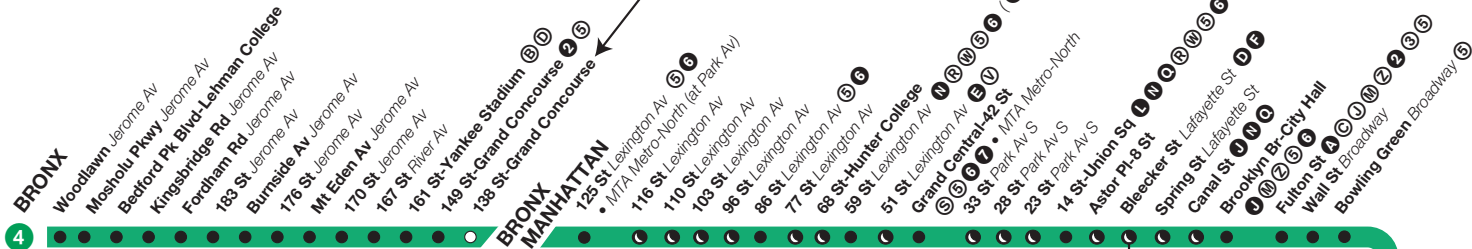

Effective May 28, 2006

***Train Timetable***

New York City Transit *Going your way*

# 4 Lexington Av Express

### Transfer Points

- 2** Full-time
- B** Part-time

Transfers available from Downtown platform only.

tr004a05157

(Northbound only)

4 trains operate daily between Woodlawn/Jerome Av, Bronx, and Utica Av/ Eastern Pkwy, Brooklyn, running express in Manhattan and Brooklyn.

During late night and early morning hours, the 4 runs local in Manhattan and Brooklyn, and extends beyond Utica Av to New Lots/Livonia Aves, Brooklyn.

**Fares** – MetroCard® is accepted on all MTA New York City Transit trains (subways and Staten Island Railway) and on local buses (includes Limited-Stop buses). Express buses only accept 7-Day Express Bus Plus MetroCard or Pay-Per-Ride MetroCard. All of our buses accept exact fare in coins, but not pennies or half dollars.