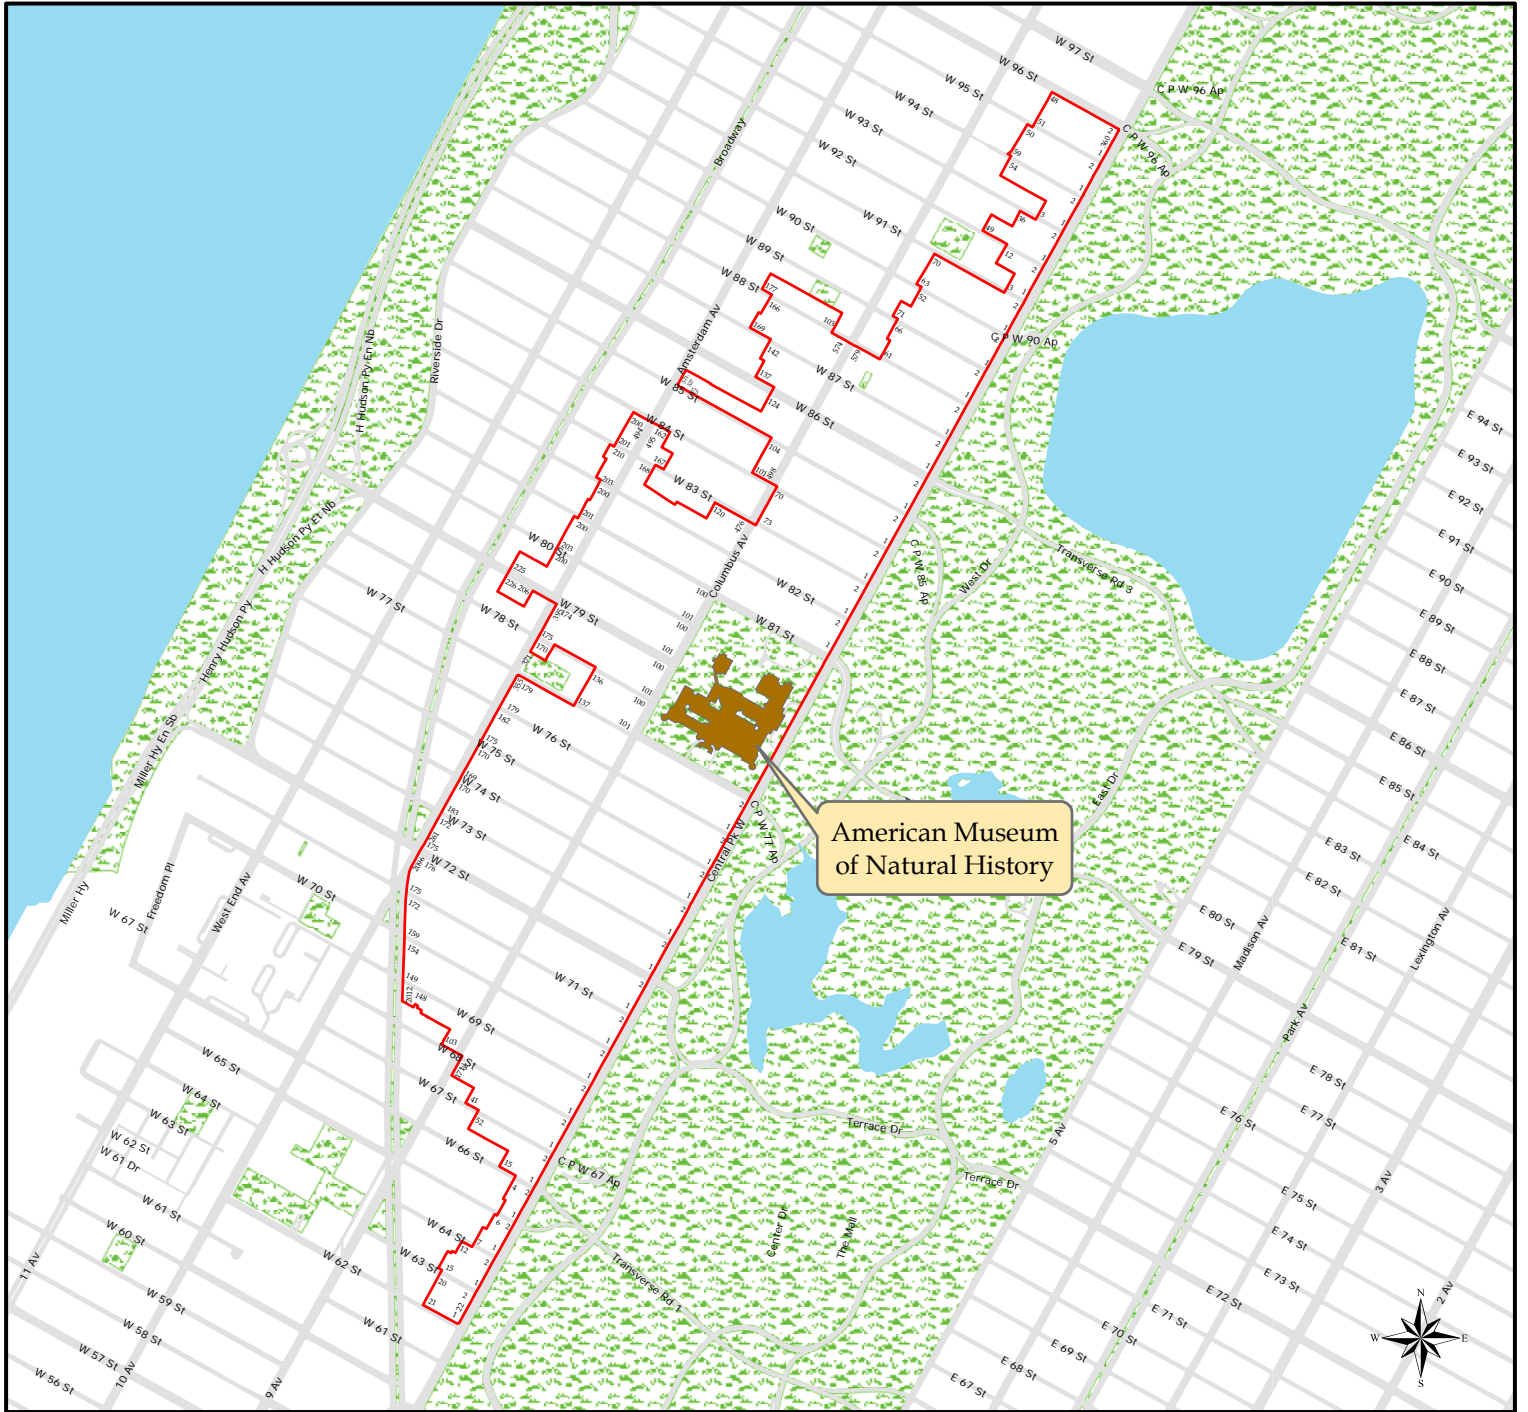

Upper West Side-Central Park West

American Museum
of Natural History

Upper West Side-Central Park West
Historic District
Manhattan

Designated April 24, 1990

 Historic District Boundaries