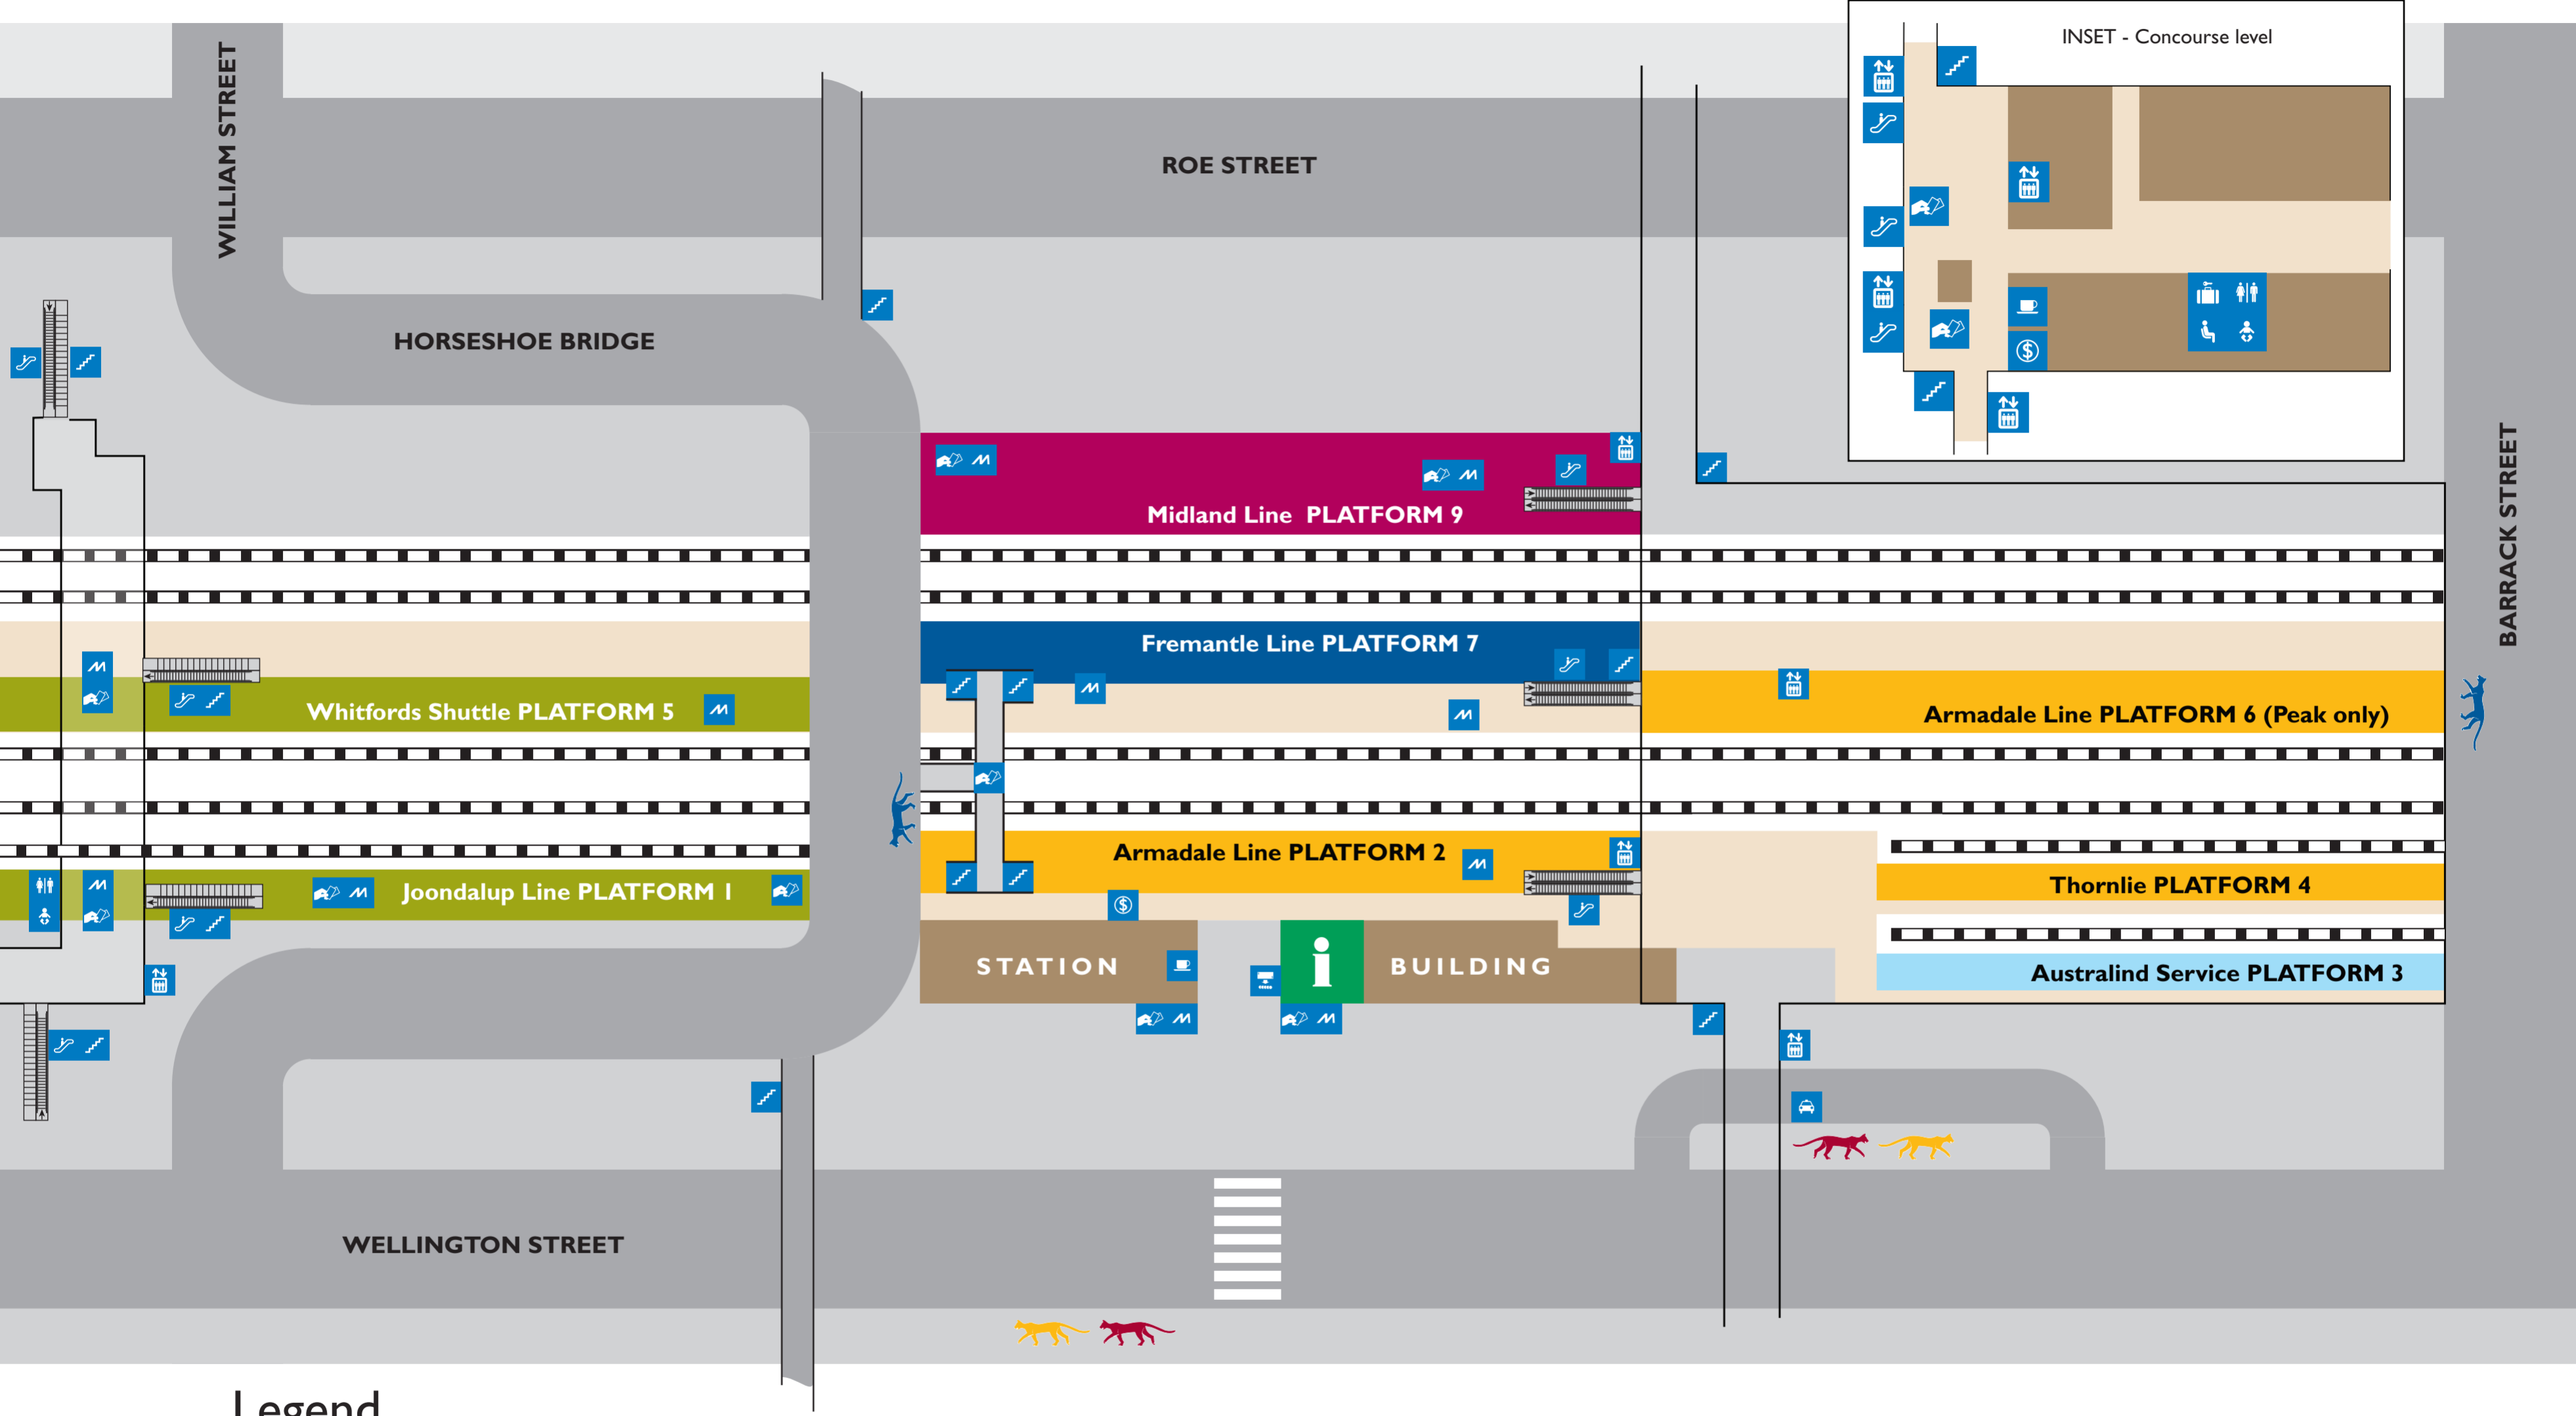

Perth Train Station Station Facilities Guide

Legend

- Joondalup Line Platform 1
- Armadale Line Platform 4 Thornlie (under concourse)
- Armadale Line Platform 2
- Midland Line Platform 9
- Joondalup Line Platform 5 Whitfords Shuttle
- Armadale Line Platform 6 (under concourse)
- Fremantle Line Platform 7
- Australind Service Platform 3

- Information
- Escalator
- MultiRider validator
- Change
- Parenting room
- Cafe
- Taxi rank
- Luggage locker
- Red CAT*
- Lift
- Stairs
- Tickets
- ATM
- Toilets
- Waiting room
- telephone
- Blue CAT*
- Yellow CAT*

* CAT is a free central city bus service