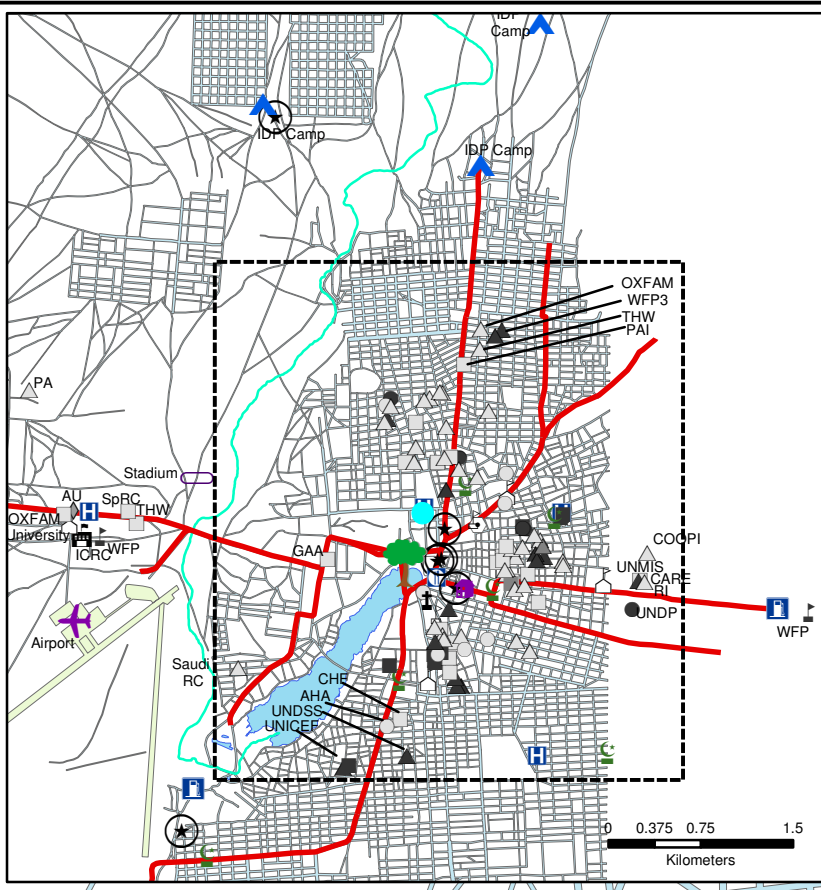

Northern Darfur: El Fasher Town Plan

- Legend**
- ◆ AU Office & Accommodation
 - 🎓 Education
 - 🏠 HAC Office
 - 🏥 Hospital
 - 🏢 NGO
 - △ NGO Accommodation
 - NGO Office
 - ◼ NGO Office & Accommodation
 - 🏠 NGO Workshop
 - 🏠 NGO Warehouse
 - ▲ UN Accommodation
 - 🏠 UN Office
 - UN Office & Accommodation
 - 🏠 UN Warehouse
 - 🏠 Other Office
 - ▲ Other Guest House
 - 🕌 Mosque
 - ⛪ Church
 - 🏦 Bank
 - 🛢️ Petrol Pump
 - ★ Market
 - 🏟️ IDP Camp
 - 🏟️ Stadium
 - ✈️ Transport
 - 🌳 Park
 - 🏠 Leisure

Data Sources: HIC, UNMIS, KeyObs, UNOSAT and Respond

DRAFT

Printing Date: 17 Sep, 2006
 File: SU-DAR-TOWN-05_A3_17Sep06_Northern Darfur El Fasher Town plan BW

This map is a work in progress. Please contact the IMU/Ocha as soon as possible with any corrections to the names, locations, or classifications of IDP Camps, Settlements or Roads.