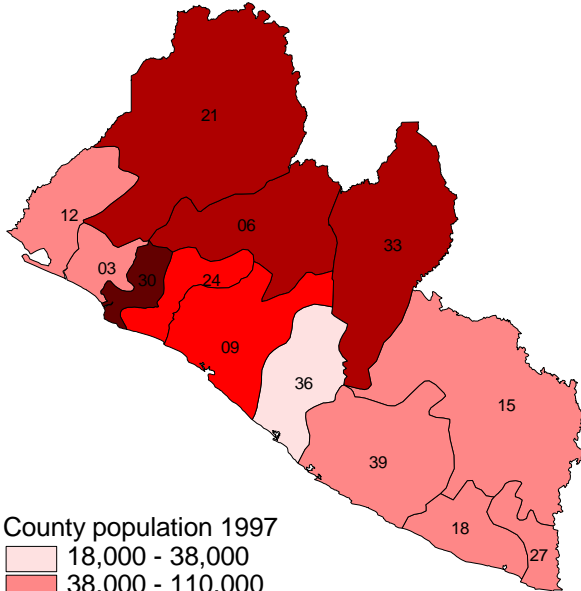

County population 1984 and 1997  
and percent change

County Population - 1984

County Population - 1997

County Code	County Name
03	Bomi
06	Bong
09	Grand Bassa
12	Grand Cape Mount
15	Grand Gedeh
18	Grand Kru
21	Lofa
24	Margibi
27	Maryland
30	Montserrado
33	Nimba
36	River Cess
39	Sinoe

County Population:  
Percent change 1984-1997

1:6,000,000

Boundaries depicted do not represent official endorsement by the Government of Liberia or by the United Nations. Many boundaries were derived from small scaled maps and will be updated as soon as better information is available.

Map catalog code: LIB032  
Map production date 09/10/03

Data sources:  
Population 1984 - National Census (1984)  
Population 1997 - Draft UN Common Country Assessment Update 2001/2

HIC Liberia  
hic.liberia@undp.org  
www.humanitarianinfo.org  
UNDP Building 1 st floor  
Simpson Bld.  
P.O. Box 0274  
Mamba Point  
Monrovia, Liberia