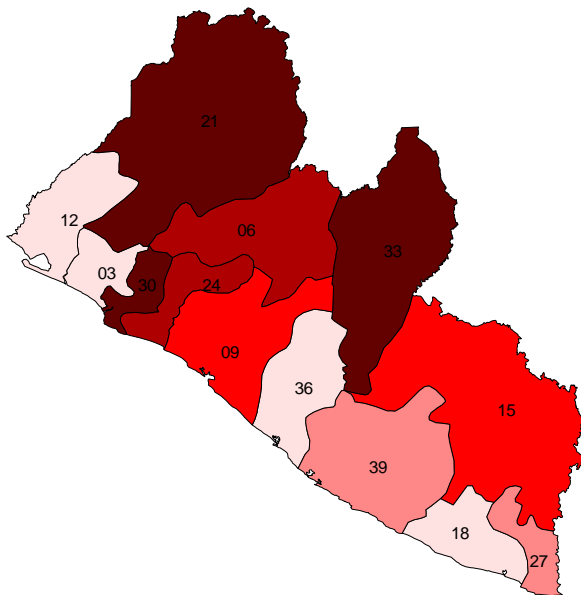

County population 1984 and 1997  
and percent change

County Population - 1984

County Population - 1997

County Code	County Name
03	Bomi
06	Bong
09	Grand Bassa
12	Grand Cape Mount
15	Grand Gedeh
18	Grand Kru
21	Lofa
24	Margibi
27	Maryland
30	Montserrado
33	Nimba
36	River Cess
39	Sinoe

County Population:  
Percent change 1984-1997

1:6,000,000

Boundaries depicted do not represent official endorsement by the Government of Liberia or by the United Nations. Many boundaries were derived from small scaled maps and will be updated as soon as better information is available.

Map catalog code: LIB032  
Map production date 09/10/03

Data sources:  
Population 1984 - National Census (1984)  
Population 1997 - Draft UN Common Country Assessment Update 2001/2

HIC Liberia  
hic.liberia@undp.org  
www.humanitarianinfo.org  
UNDP Building 1 st floor  
Simpson Bld.  
P.O. Box 0274  
Mamba Point  
Monrovia, Liberia