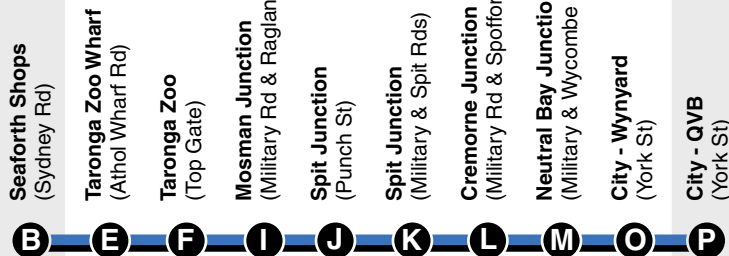

SERVICES TO CITY

Time Period

Showing Route Number

Sunday & Holidays Continued...

AM

L90 ♿	.....	.....	.....	.....	10:22	.....	10:27	10:35	c10:38
169 ♿	10:18	.....	.....	.....	10:27	10:31	10:34	10:43	10:46
L90 ♿	.....	.....	.....	.....	10:42	.....	10:47	10:55	c10:58
247 ♿	.....	10:34	10:39	.....	10:44	10:48	10:51	11:00	11:03
243 ♿	.....	.....	.....	.....	.....	.....	10:56	11:05	.....
184	.....	.....	.....	.....	10:53	10:57	11:00	11:09	11:12
L90 ♿	.....	.....	.....	.....	11:02	.....	11:07	11:15	c11:18
246	.....	.....	.....	11:08	11:09	11:13	11:16	11:25	.....
247 ♿	10:59	11:04	11:09	.....	11:14	11:18	11:21	11:30	11:33
L85 ♿	.....	.....	.....	.....	11:17	11:20	11:22	11:30	.....
180	.....	.....	.....	.....	11:18	11:22	11:25	11:34	11:37
L90 ♿	.....	.....	.....	.....	11:22	.....	11:27	11:35	c11:38
169 ♿	11:18	.....	.....	.....	11:27	11:31	11:34	11:43	11:46
L90 ♿	.....	.....	.....	.....	11:42	.....	11:47	11:55	c11:58
247 ♿	.....	11:34	11:39	.....	11:44	11:48	11:51	12:00	12:03
243 ♿	.....	.....	.....	.....	.....	.....	11:56	12:05	.....
183	.....	.....	.....	.....	11:53	11:57	12:00	12:09	12:12
L90 ♿	.....	.....	.....	.....	12:02	.....	12:07	12:15	c12:18
246	.....	.....	.....	12:08	12:09	12:13	12:16	12:25	.....
247 ♿	.....	11:59	12:04	12:09	.....	12:14	12:18	12:21	12:30
L85 ♿	.....	.....	.....	.....	12:17	12:20	12:22	12:30	.....
180	.....	.....	.....	.....	12:18	12:22	12:25	12:34	12:37
L90 ♿	.....	.....	.....	.....	12:22	.....	12:27	12:35	c12:38
169 ♿	12:18	.....	.....	.....	12:27	12:31	12:34	12:43	12:46
L90 ♿	.....	.....	.....	.....	12:42	.....	12:47	12:55	c12:58
247 ♿	.....	12:34	12:39	.....	12:44	12:48	12:51	1:00	1:03
243 ♿	.....	.....	.....	.....	.....	.....	12:56	1:05	.....
183	.....	.....	.....	.....	12:53	12:57	1:00	1:09	1:12
L90 ♿	.....	.....	.....	.....	1:02	.....	1:07	1:15	c1:18
246	.....	.....	.....	1:08	1:09	1:13	1:16	1:25	.....
247 ♿	.....	12:59	1:04	1:09	.....	1:14	1:18	1:21	1:30
L85 ♿	.....	.....	.....	.....	1:17	1:20	1:22	1:30	.....
180	.....	.....	.....	.....	1:18	1:22	1:25	1:34	1:37
L90 ♿	.....	.....	.....	.....	1:22	.....	1:27	1:35	c1:38
169 ♿	1:18	.....	.....	.....	1:27	1:31	1:34	1:43	1:46
L90 ♿	.....	.....	.....	.....	1:42	.....	1:47	1:55	c1:58
247 ♿	.....	1:34	1:39	.....	1:44	1:48	1:51	2:00	2:03
243 ♿	.....	.....	.....	.....	.....	.....	1:56	2:05	.....
183	.....	.....	.....	.....	1:53	1:57	2:00	2:09	2:12

EXPLANATIONS

Sign Description

Wheelchair-accessible.

Continues to Railway Square.