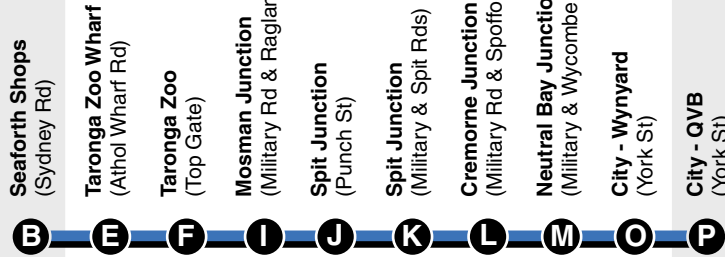

EXPLANATIONS

Sign Description

Wheelchair-accessible.

Continues to Railway Square.

SERVICES TO CITY

Time Period

Showing Route Number

Sunday & Holidays Continued...

SERVICES TO CITY

Time Period	Showing Route Number								
		Taronga Zoo (Top Gate)	Mosman Junction (Military Rd & Raglan St)	Spit Junction (Military & Spit Rds)	Cremorne Junction (Military Rd & Spofforth St)	Neutral Bay Junction (Military & Wycombe Rds)	North Sydney (Victoria Cross)	City - Wynyard (York St)	City - QVB (York St)
Sunday & Holidays Continued...									
PM ▼	247 ♿	6:04	6:09	6:14	6:18	6:21	6:30
	L85 ♿	6:17	6:20	6:22	6:30
	L90 ♿	6:22	6:27	6:35	c6:38
	180	6:29	6:32	6:35	6:44
	L90 ♿	6:49	6:54	7:02	c7:05
	L90 ♿	7:12	7:17	7:25	c7:28
	185 ♿	7:12	7:15	7:18	7:27
	247 ♿	7:10	7:13	7:18	7:21	7:24	7:33
	180	7:23	7:26	7:29	7:38
	L90 ♿	7:37	7:42	7:50	c7:53
	185 ♿	7:54	7:57	8:00	8:09
	L90 ♿	8:17	8:21	8:29	c8:32
	247 ♿	8:14	8:17	8:20	8:23	8:26	8:35
	180	8:21	8:24	8:27	8:36
	L90 ♿	8:43	8:47	8:55	c8:58
	185 ♿	8:52	8:55	8:58	9:07
	L90 ♿	9:13	9:17	9:25	c9:28
	247 ♿	9:13	9:16	9:19	9:22	9:25	9:34
	180	9:26	9:29	9:32	9:41
	L90 ♿	9:43	9:47	9:55	c9:58
185 ♿	9:54	9:57	10:00	10:09	
L90 ♿	10:13	10:17	10:25	c10:28	
247 ♿	10:13	10:16	10:19	10:22	10:25	10:34	
180	10:26	10:29	10:32	10:41	
L90 ♿	10:43	10:47	10:55	c10:58	
185 ♿	10:54	10:57	11:00	11:09	
L90 ♿	11:13	11:17	11:25	c11:28	
247 ♿	11:13	11:16	11:19	11:22	11:31	
180	11:31	11:34	11:37	11:46	
190 ♿	11:38	11:41	11:44	11:51	11:57	12:00	
190 ♿	12:12	12:15	12:17	12:24	12:30	12:33	
247 ♿	12:12	12:15	12:18	12:21	12:28	12:34	12:37	
151 ♿	1:22	1:25	1:27	1:31	1:37	1:39	
151	2:24	2:27	2:29	2:33	2:39	2:41	
151 ♿	3:24	3:27	3:29	3:33	3:39	3:41	
151 ♿	4:24	4:28	4:30	4:37	4:44	4:47	