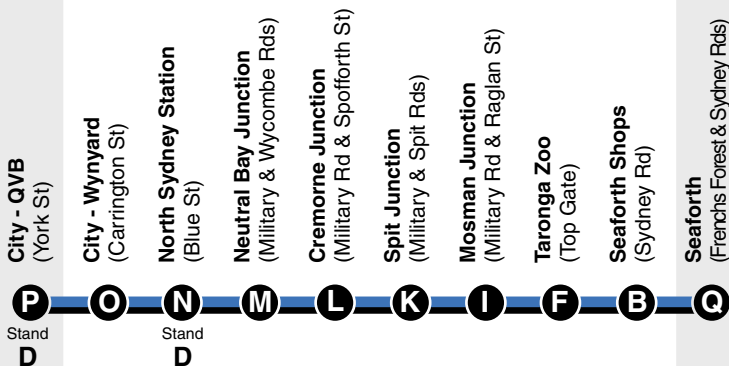

SERVICES FROM CITY

Time Period

Showing Route Number

P
City - QVB
(York St)
Stand
D

O
City - Wynyard
(Carrington St)

M
Neutral Bay Junction
(Military & Wycombe Rds)

L
Cremorne Junction
(Military Rd & Spofforth St)

EXPLANATIONS

Sign Description

Wheelchair-accessible.

SERVICES FROM CITY

Time Period

Showing Route Number

Saturday Continued...

PM

SERVICES FROM CITY

Time Period

Showing Route Number

P
City - QVB
(York St)
Stand
D

O
City - Wynyard
(Carrington St)

N
North Sydney Station
(Blue St)
Stand
D

M
Neutral Bay Junction
(Military & Wycombe Rds)

L
Cremorne Junction
(Military Rd & Spofforth St)