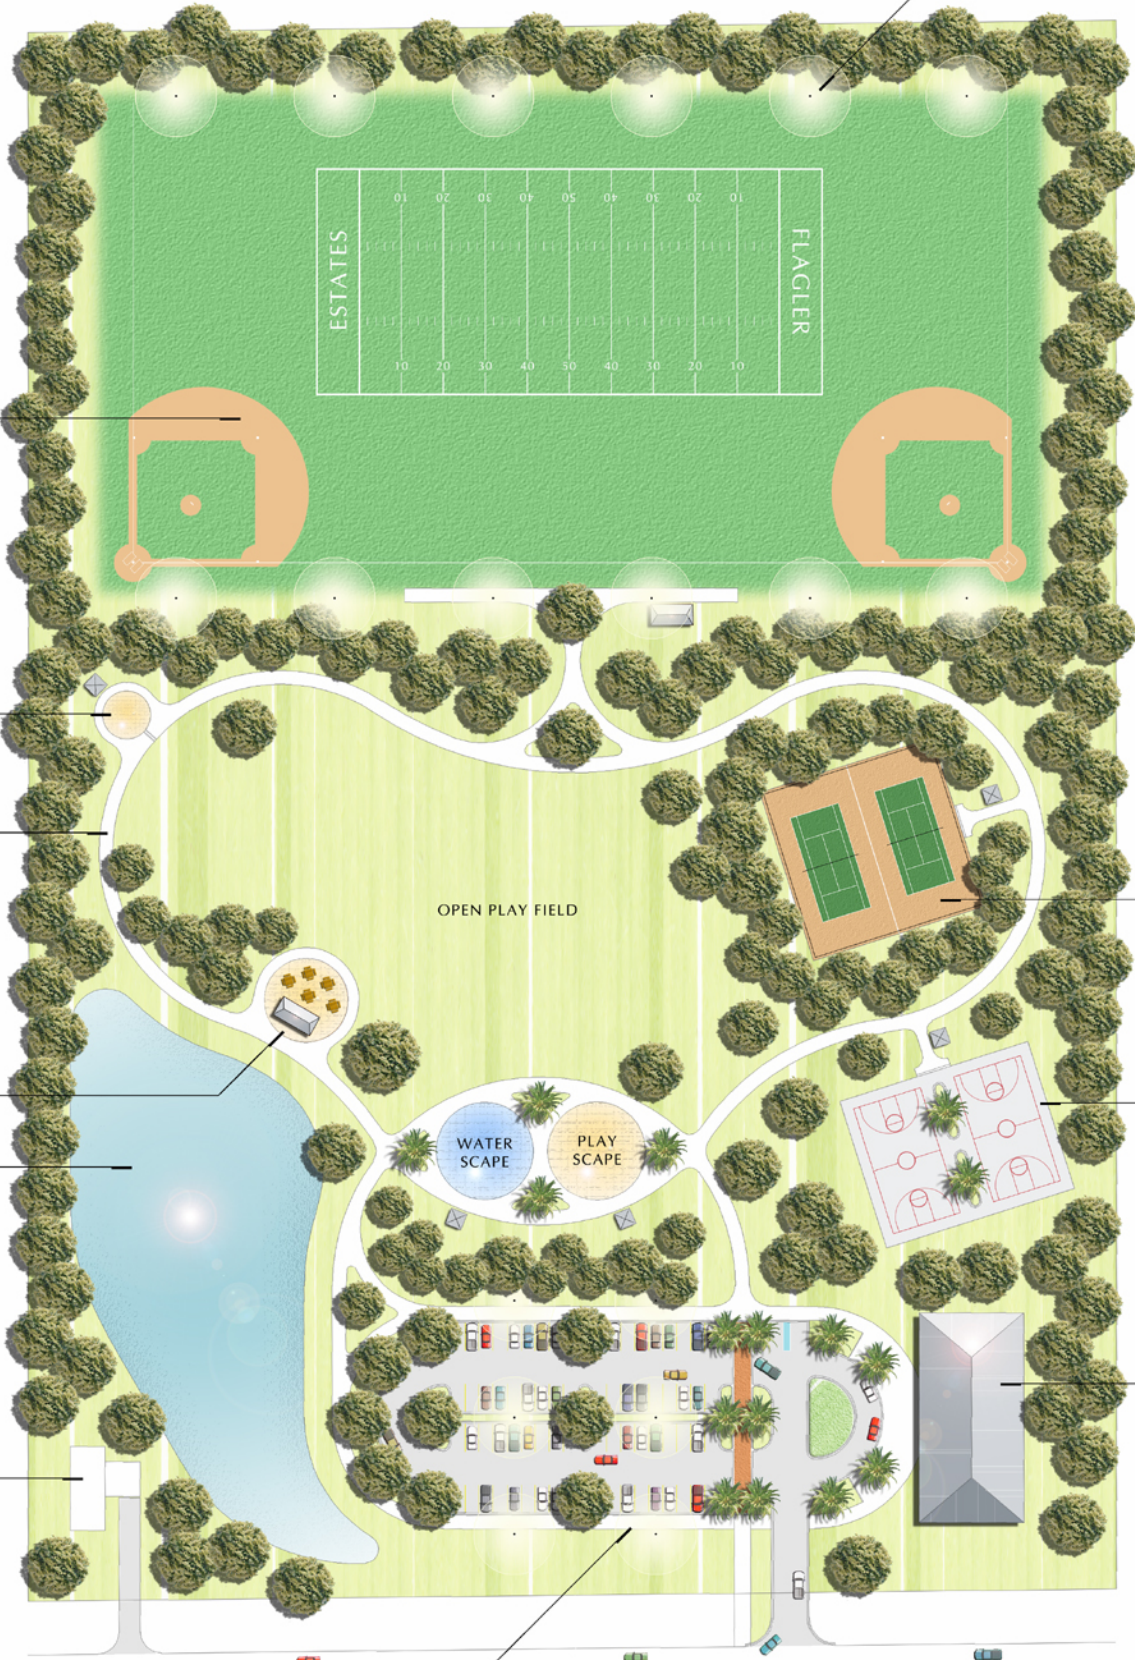

OPTIONAL SPORTS FIELD LIGHTING

MULTI-PURPOSE SPORTS FIELD

FITNESS COURSE

PERIMETER WALKING TRAIL (1/3 MILE)

PICNIC AREA

RETENTION POND

SECURITY TRAILER

PARKING AREA (74 SPACES)

OPEN PLAY FIELD

WATER SCAPE

PLAY SCAPE

TENNIS COURTS

BASKETBALL COURTS

COMMUNITY CENTER