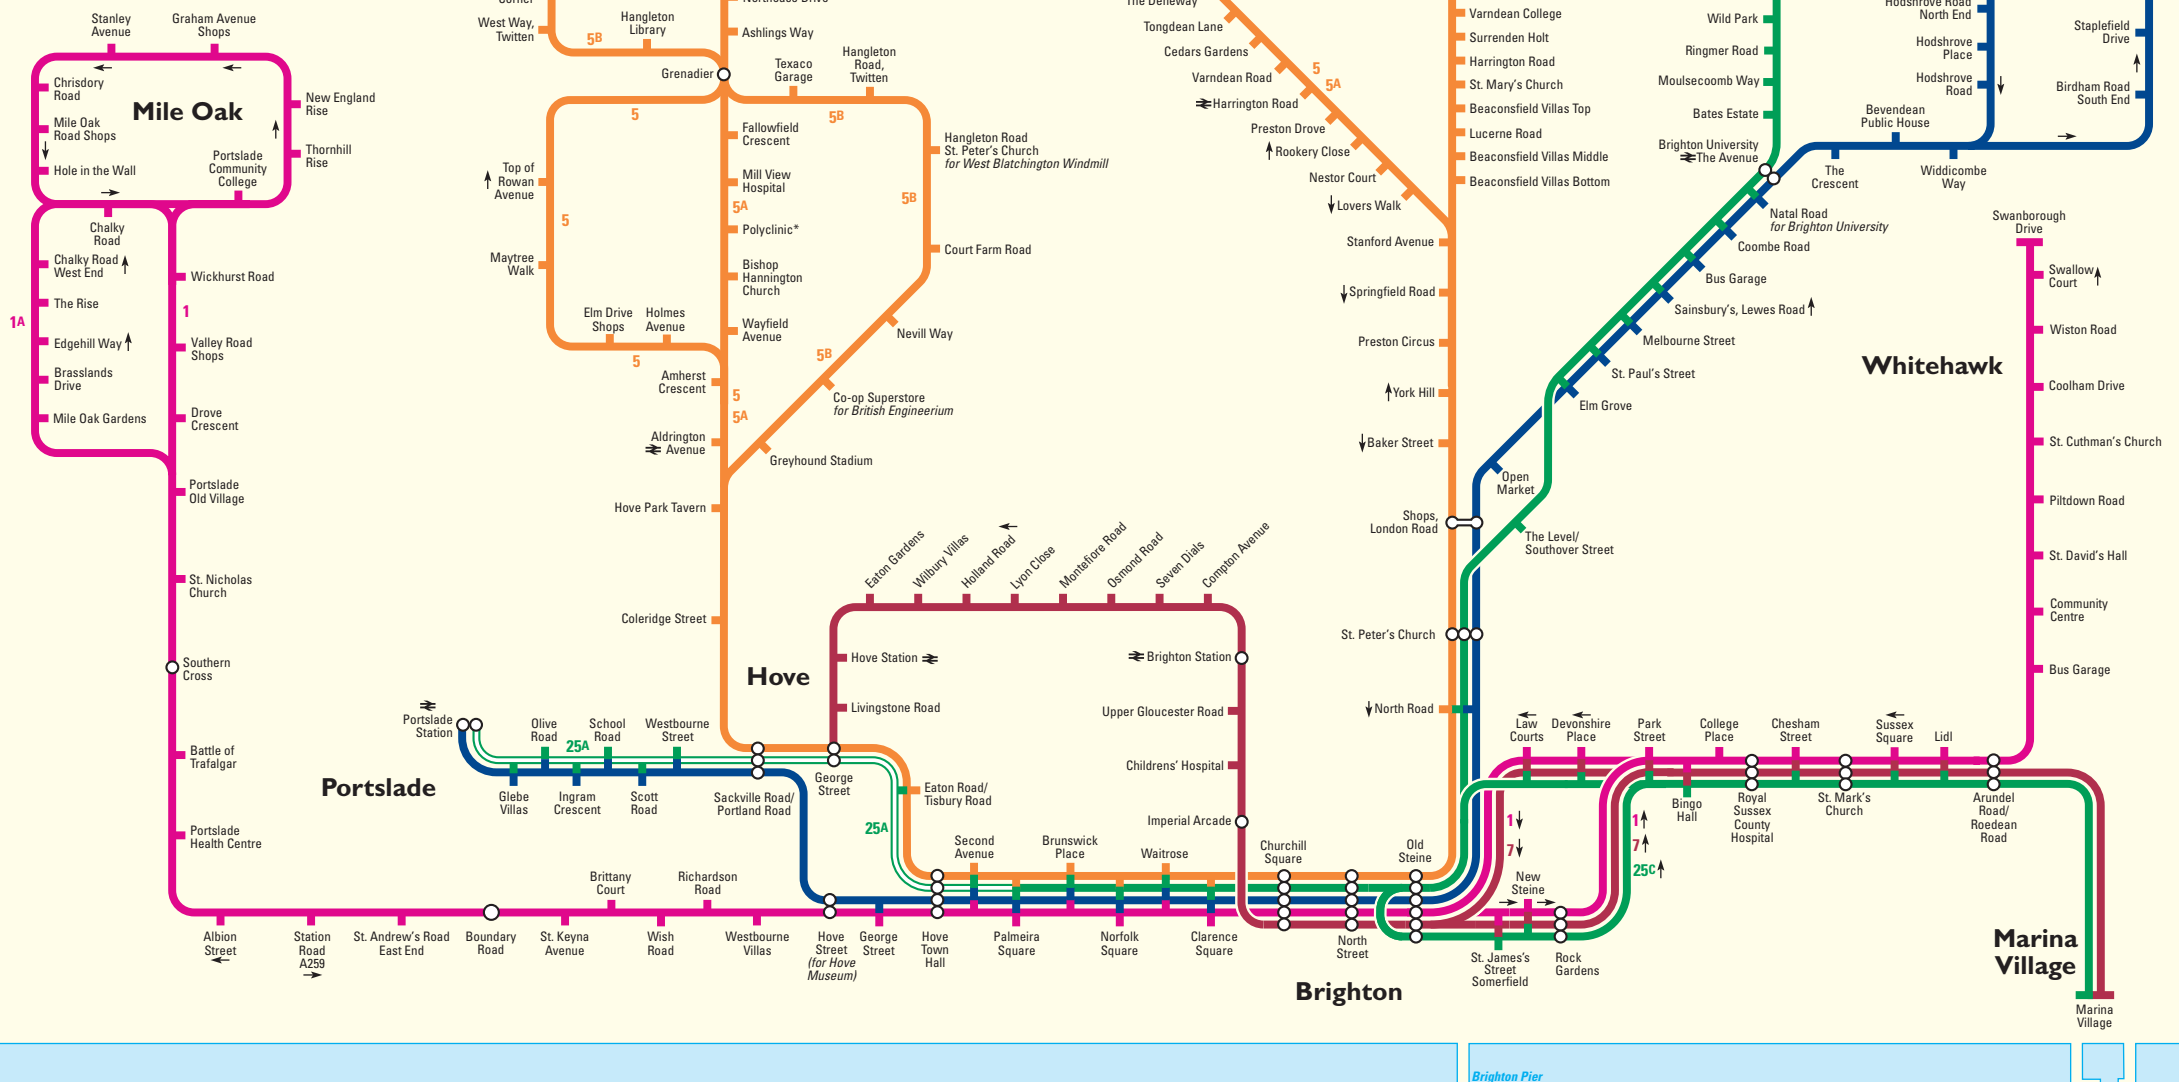

- █ Line 1
- █ Line 5
- █ Line 7
- █ Line 25
- █ Line 25 Peak times
- █ Line 49

- Interchange points between services
- Route operates or stop served only in direction of arrow shown
- 🚉 Rail Station nearby
- * Monday to Friday daytime only

There is a comprehensive network of bus services serving other areas of Brighton and Hove - **Please phone (01273) 886200 for details**