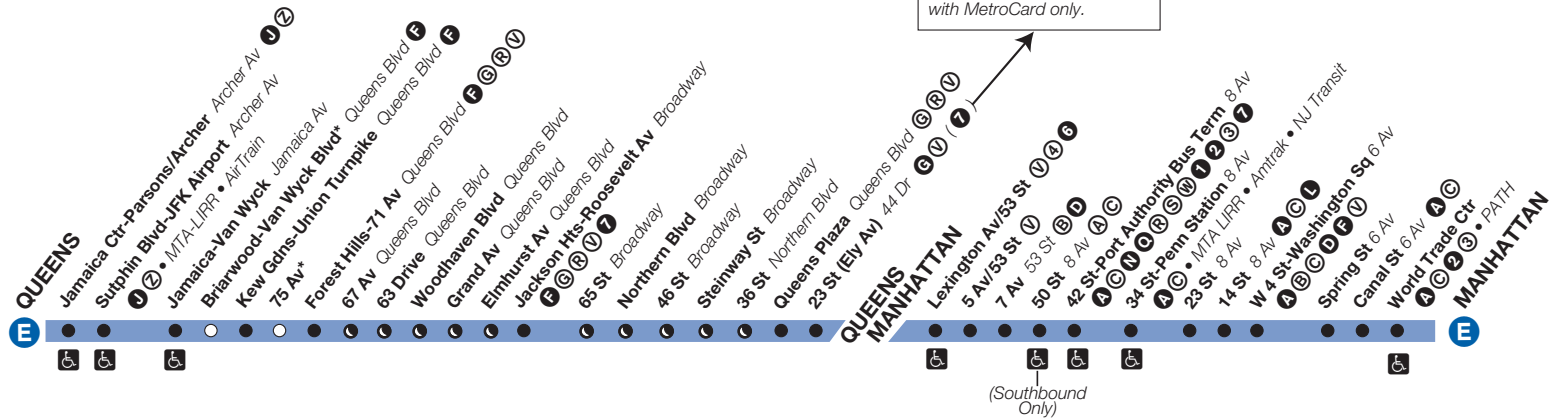

* **E** trains only stop at **Briarwood-Van Wyck Blvd** and **75 Av** from 7:45 PM - 6 AM weekdays and at all times weekends.

Station Service

- FULL-TIME**
Train always operate sand always stops here.
- PART-TIME**
Train does not always operate or sometimes skips this station.
- ☾ NIGHT SERVICE**
Train stops at this station nighttime hours only.
- ♿ ACCESSIBLE STATION**

Transfer Points

- A** Full-time
- C** Part-time

Weekday Service

E Southbound

From Jamaica Ctr, Queens, to World Trade Ctr, Manhattan

Jamaica Ctr	Union Tpk	Frst Hills 71 Av	Roosevelt Av	Queens Plz	Lex Av	7 Av	34 St	W 4 St	Chambers St WTC
12:13	12:20	12:23	12:33	12:43	12:47	12:50	12:55	1:00	1:05
12:33	12:40	12:43	12:53	1:03	1:07	1:10	1:15	1:20	1:25
12:53	1:00	1:03	1:13	1:23	1:27	1:30	1:35	1:40	1:45
1:13	1:20	1:23	1:33	1:43	1:47	1:50	1:55	2:00	2:05
1:33	1:40	1:43	1:53	2:03	2:07	2:10	2:15	2:20	2:25
1:53	2:00	2:03	2:13	2:23	2:27	2:30	2:35	2:40	2:45
2:13	2:20	2:23	2:33	2:43	2:47	2:50	2:55	3:00	3:05
2:33	2:40	2:43	2:53	3:03	3:07	3:10	3:15	3:20	3:25
2:53	3:00	3:03	3:13	3:23	3:27	3:30	3:35	3:40	3:45
3:13	3:20	3:23	3:33	3:43	3:47	3:50	3:55	4:00	4:05
3:33	3:40	3:43	3:53	4:03	4:07	4:10	4:15	4:20	4:25
3:53	4:00	4:03	4:13	4:23	4:27	4:30	4:35	4:40	4:45
4:13	4:20	4:23	4:33	4:43	4:47	4:50	4:55	5:00	5:05
4:33	4:40	4:43	4:53	5:03	5:07	5:10	5:15	5:20	5:25
4:53	5:00	5:03	5:13	5:23	5:27	5:30	5:35	5:40	5:45
5:05	5:12	5:15	5:25	5:35	5:39	5:42	5:47	5:52	5:57
5:22	5:29	5:32	5:39	5:45	5:50	5:53	5:57	6:02	6:07
5:37	5:44	5:47	5:54	6:00	6:05	6:08	6:12	6:17	6:22
5:46	5:53	5:57	6:04	6:10	6:14	6:17	6:22	6:27	6:32
5:56	6:03	6:07	6:14	6:20	6:24	6:27	6:32	6:37	6:42
6:07	6:14	6:16	6:23	6:29	6:34	6:37	6:42	6:47	6:52
6:14	6:21	6:23	6:30	6:37	6:41	6:44	6:49	6:54	6:59
6:21	6:28	6:30	6:37	6:44	6:48	6:51	6:56	7:02	7:07
6:27	6:34	6:36	6:43	6:50	6:54	6:57	7:02	7:08	7:13
6:32	6:40	6:42	6:49	6:56	7:00	7:03	7:08	7:14	7:19
6:38	6:46	6:48	6:55	7:02	7:06	7:09	7:14	7:20	7:25
6:43	6:50	6:53	7:00	7:07	7:12	7:15	7:20	7:26	7:31