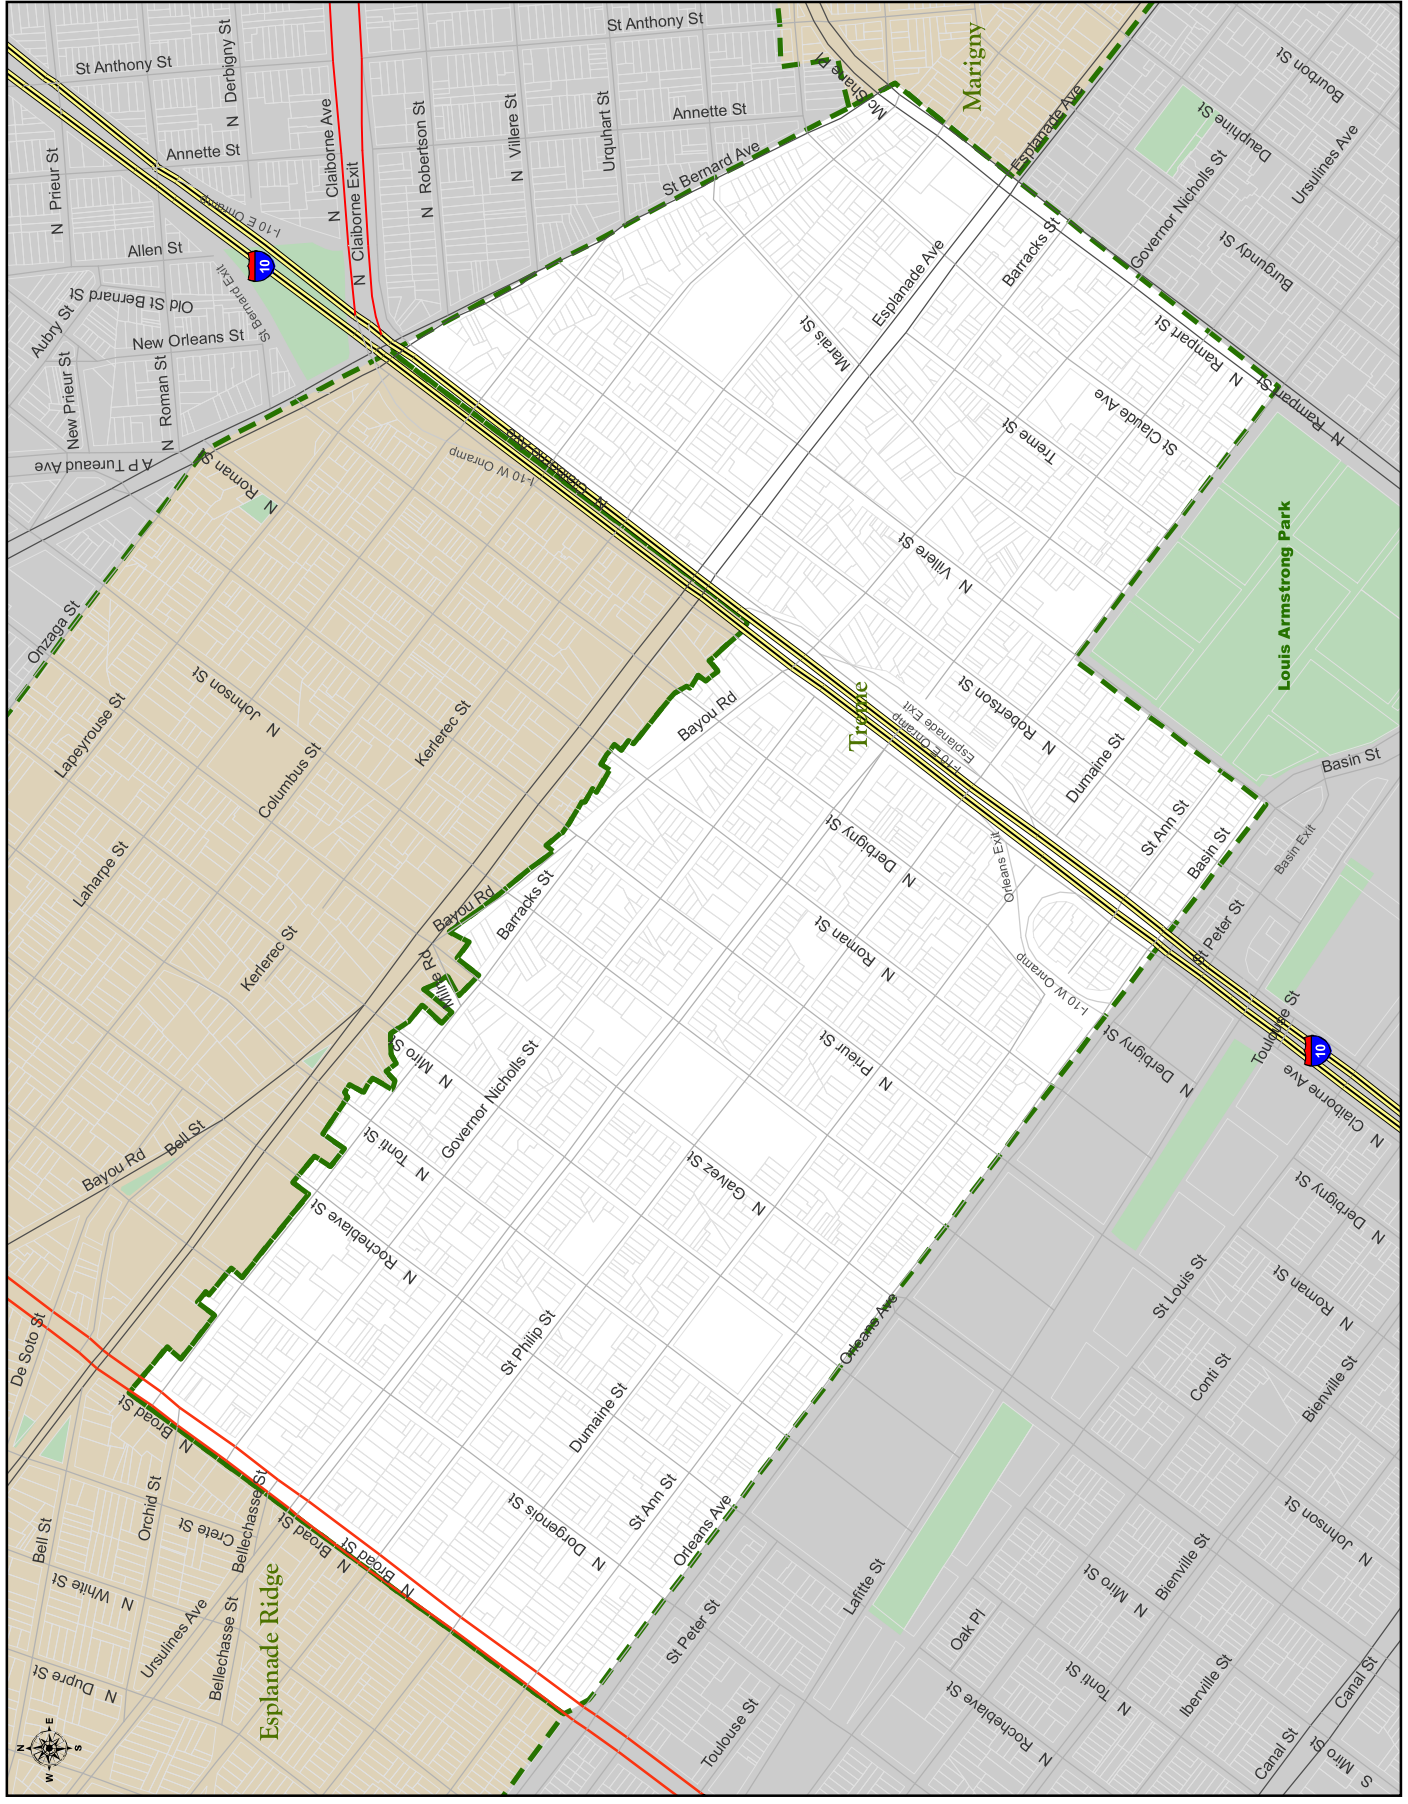

CITY OF NEW ORLEANS

Treme

Mayor's Office of Technology
GIS Department

- Legend**
- Street Segment Type**
 - Interstates
 - US Highways
 - State Highways
 - Major Roads
 - Local Roads
 - Secondary Roads
 - Historic Districts**
 - Historic Districts
 - Other Features**
 - Parks
 - Hydrography
 - Water Areas

HDLC Historic Districts