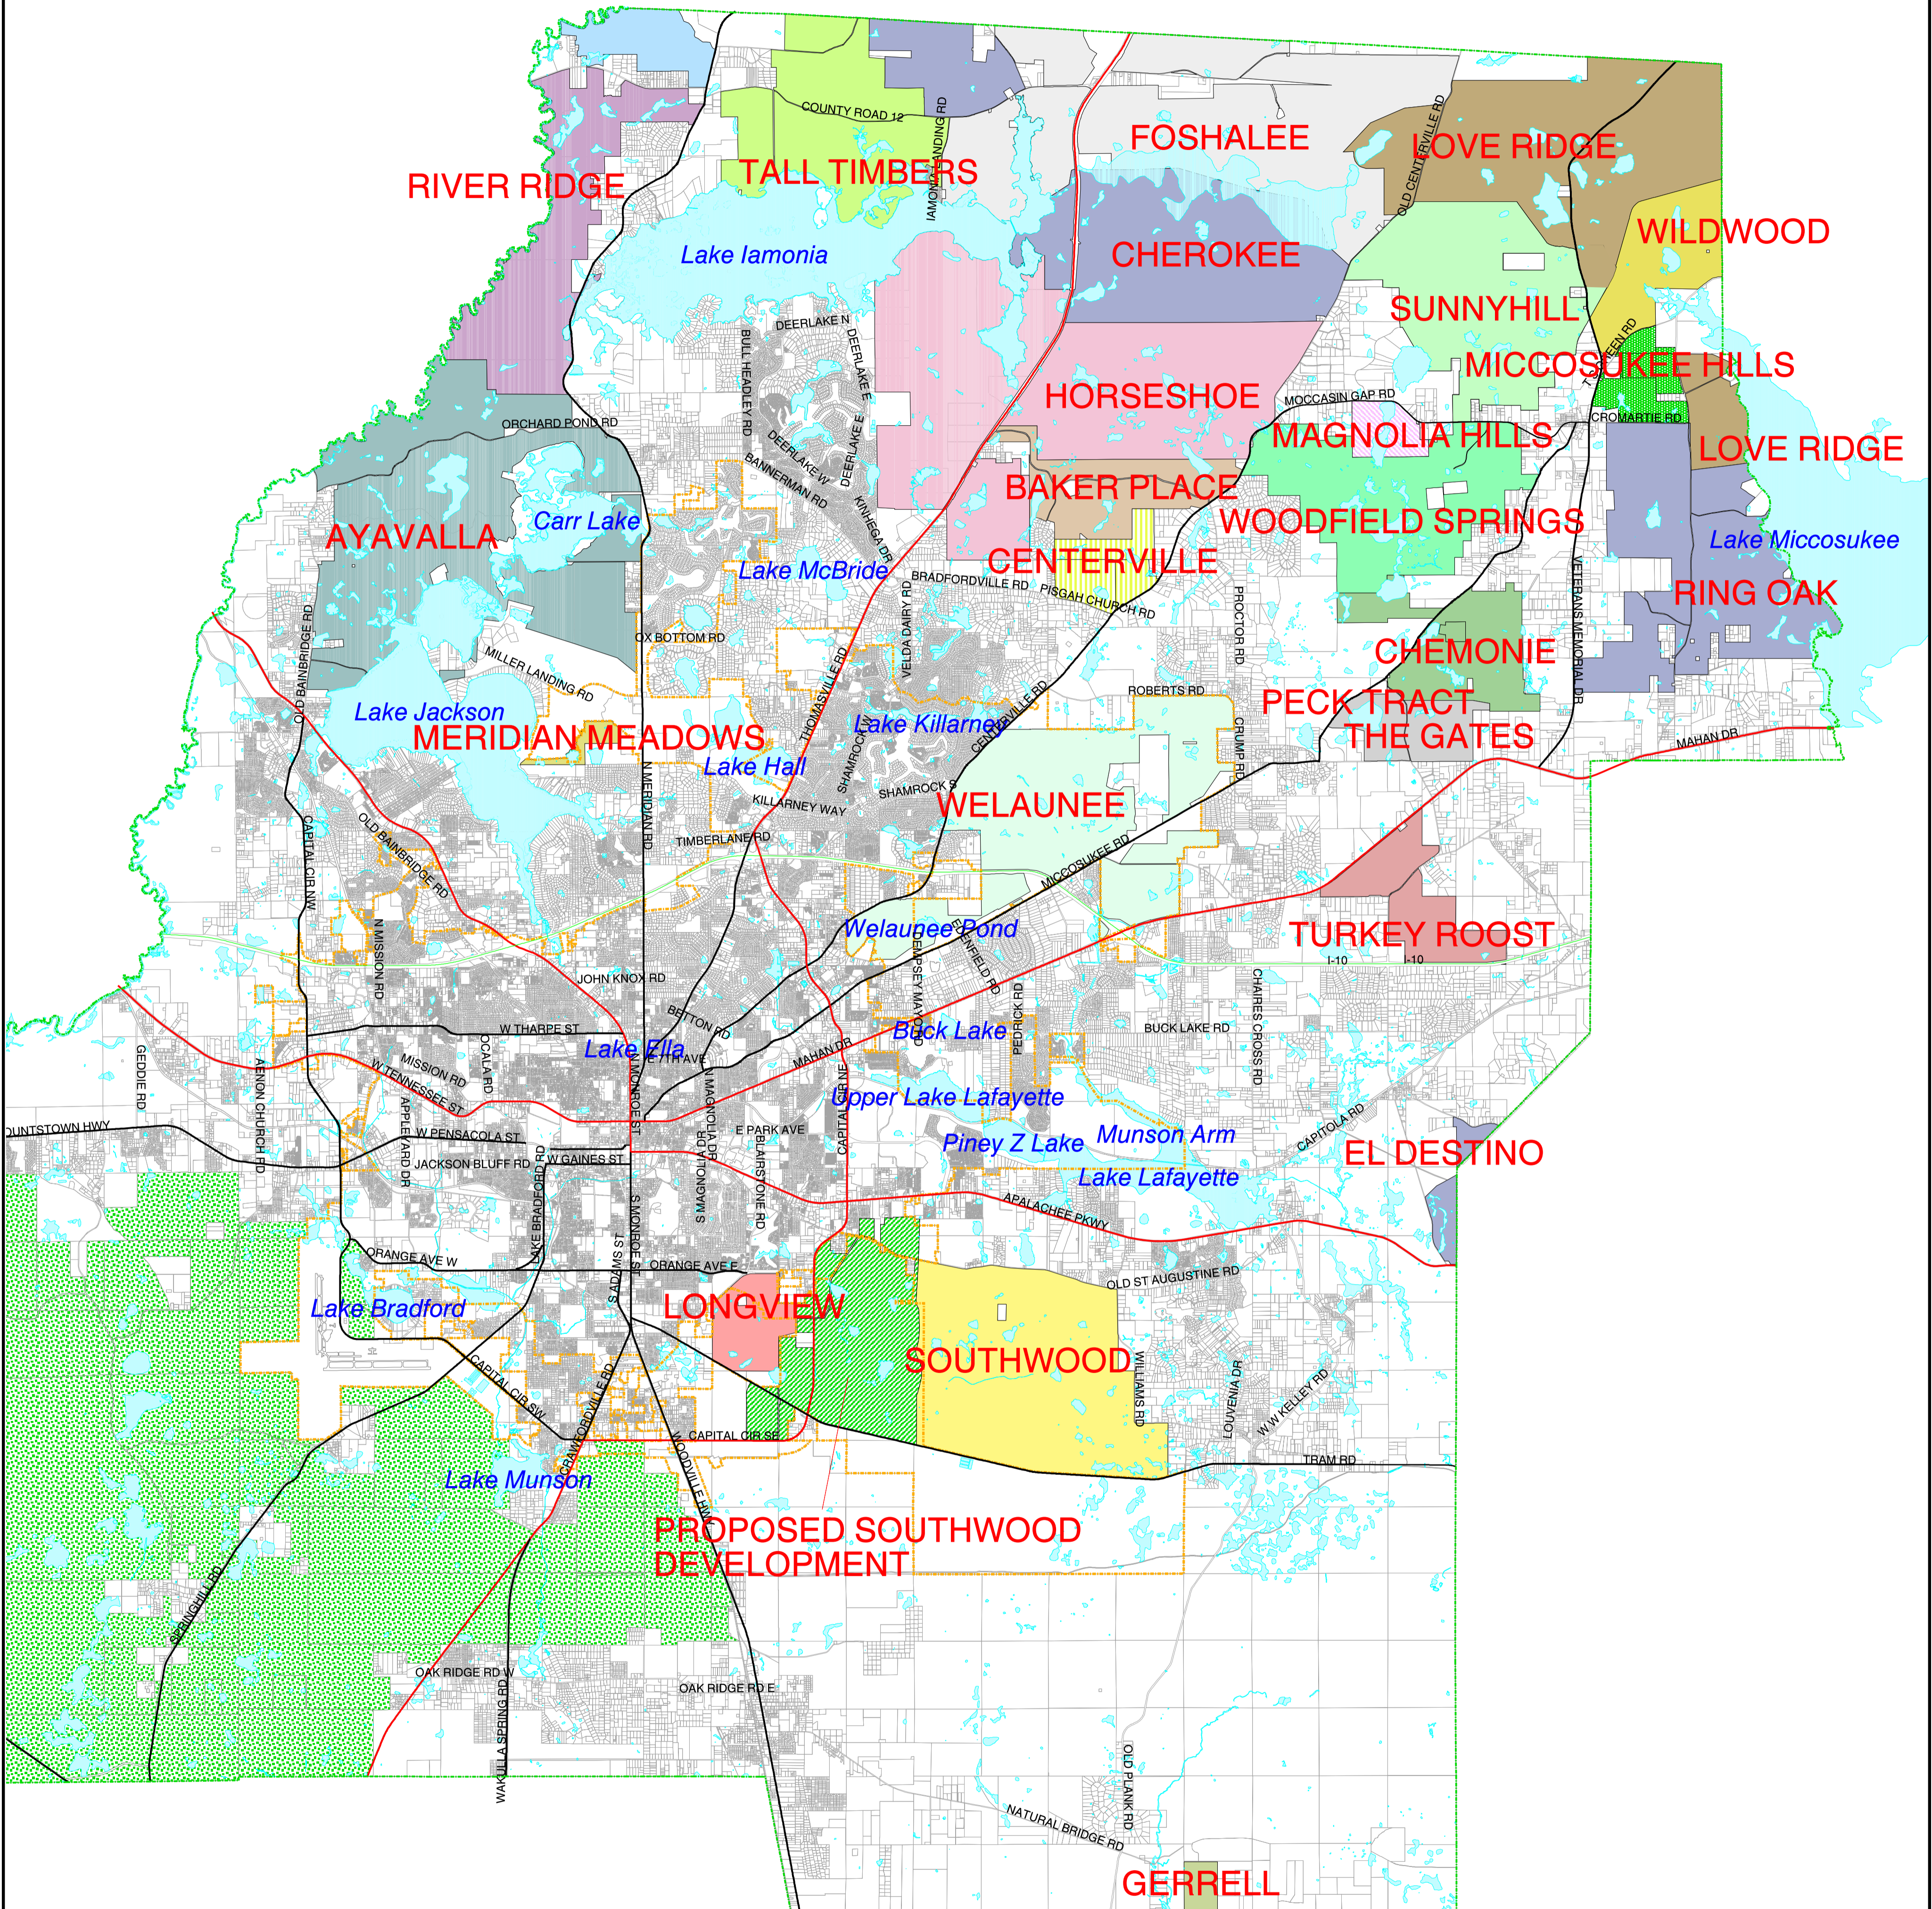

SELECTED PLANTATIONS IN LEON COUNTY