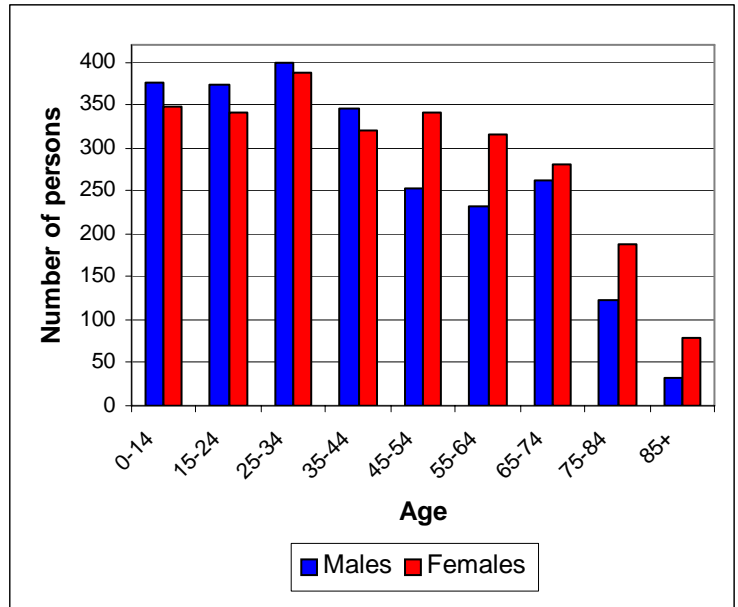

Klemzig

A suburb of 5016 residents and an area of 2.5 square kilometres. Located at the eastern end of the City of Port Adelaide Enfield. Hampstead Gardens, Hillcrest and Windsor Gardens are the adjacent suburbs.

Indigenous Population

Total Indigenous persons	65
Indigenous Persons aged 18 years and over	34

Dwelling Type

Separate house	1486
Semi-detached, row or terrace house	271
Flat, unit or apartment	513
Other dwelling	4
Not stated	0
Unoccupied	142

'Top 10' Countries of Birth

Number of people

Australia	3440
United Kingdom	292
China	36
Italy	288
Greece	42
Germany	69
Viet Nam	32
Federal Republic of Yugoslavia	19
Philippines	17
Poland	58

In Klemzig, 8.8% of residents speak Italian at home. 2.1% speak Greek at home.

Population - Age by Sex, 2001