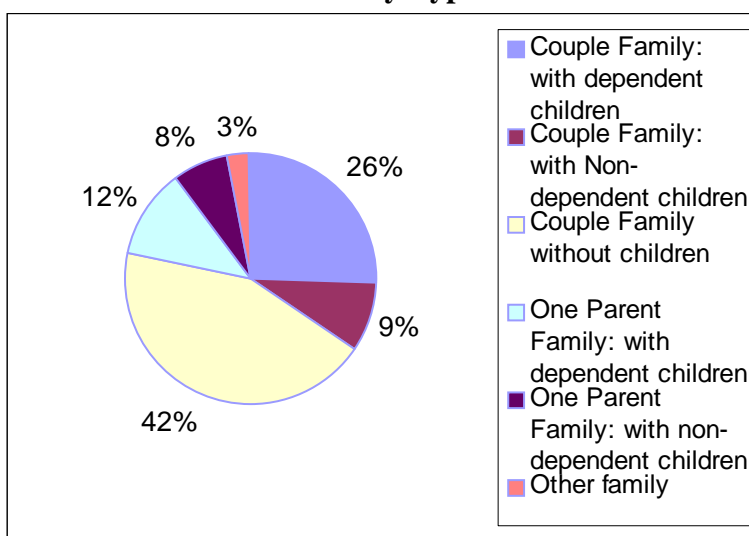

Average Weekly Household Incomes

<u>$0-$299/wk</u>			<u>$300-$799/wk</u>			<u>$800/wk +</u>		
Family households	39	2%	Family households	593	29%	Family households	536	26%
Non-family households	379	19%	Non-family households	398	18%	Non-family households	129	6%

*percentages refer to the proportion of all households that fully stated the household's income.

School Education

Number of people who completed:

Year 8 or below	593
Year 9 or equivalent	320
Year 10 or equivalent	653
Year 11 or equivalent	799
Year 12 or equivalent	1468
Still at school	96
Did not go to school	51
Not stated	295
Total	4275

Family Type

Higher Education

Number of people aged 15 years and over with a:

Postgraduate Degree	33
Graduate Diploma and Graduate Certificate	57
Bachelor Degree	370
Advanced Diploma and Diploma	208
Certificate	6655
Not stated	473
Not applicable	2469
Total	4275

Labour Force Status

Number of people aged 15 years and over who are:

Employed Full-Time	1263
Employed Part-Time	706
Employed Not Stated	44
Total Employed	2013
Unemployed looking for Full-Time work	169
Unemployed looking for Part-Time work	69
Total Unemployed	238
Total Labour Force	2251
Not in the Labour Force	1866
Not Stated	161
Total	4278