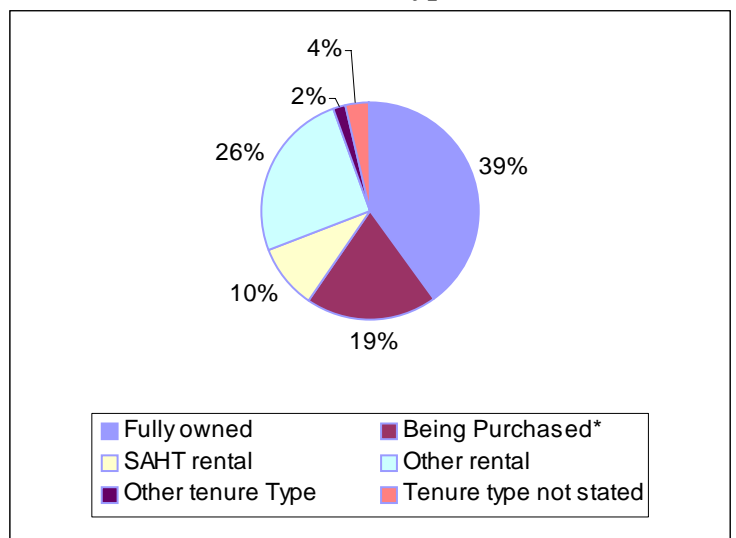

Population - Age by Sex, 2001

Nearly 1660 residents of Klemzig used the Internet in the week before Census night. Most of them used it at home.

14% of households in Klemzig reported not having a car

Tenure Type