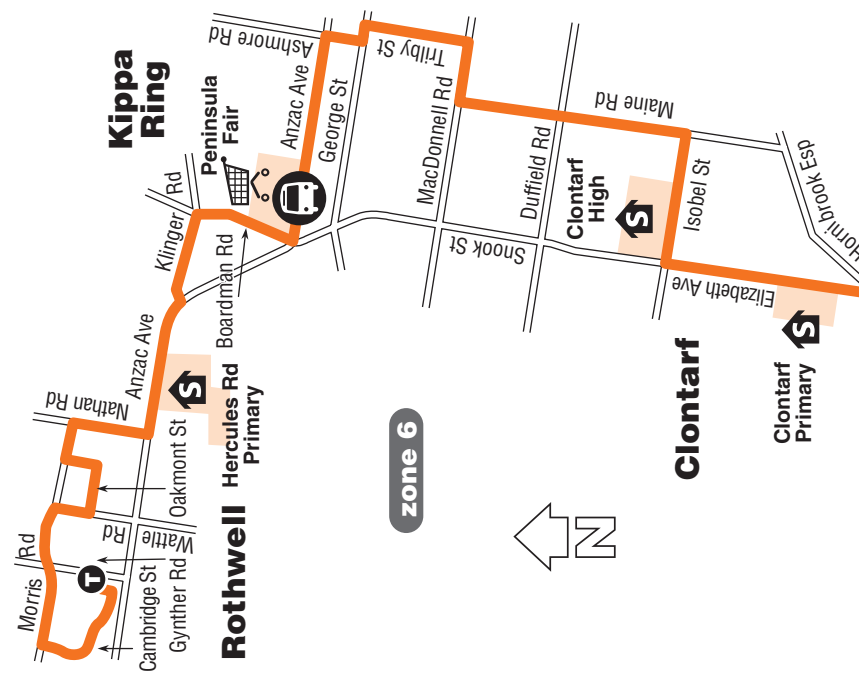

route 695

Rothwell to Sandgate (former route 30) link

TRANSLink

ticket types

route 695
servicing
Rothwell
Kippa-Ring
Peninsula Fair
Clontarf
Brighton
Sandgate

key

- route 695
- park n' ride
- terminus
- bus interchange
- zone boundary
- shopping centre
- connecting train station
- school

diagrammatic map - not to scale

tip

please show concession ID and tender correct fare and be ready to pay on boarding in order to avoid unnecessary delays.

ticket type	Hornbrook Bus Lines	staffed rail station	QR ticket agent	QR ticket machines
TransLink single one-way ticket to reach your destination (not return). Transfers must be made within 2 hours of ticket issue	✓	✓	✓	✓
TransLink daily unlimited travel until the last service scheduled on the day of issue	✓	✓	✓	✓
TransLink off-peak daily discounted unlimited travel on weekdays between 9am and 3.30pm and after 7pm, and all day on weekends and gazetted public holidays, valid on the day of issue	✓	✓	✓	✓
TransLink weekly unlimited travel for one week from the date shown on the ticket	✓	✓	✓	✓
TransLink monthly unlimited travel for one calendar month from the date of issue	✓	✓	✓	✓
TransLink group for travel to the same destination for up to 10 passengers	✓	✓	✓	✓

servicing
Rothwell
Kippa Ring
Peninsula Fair
Clontarf
Brighton
Sandgate station

effective 20 June 2005