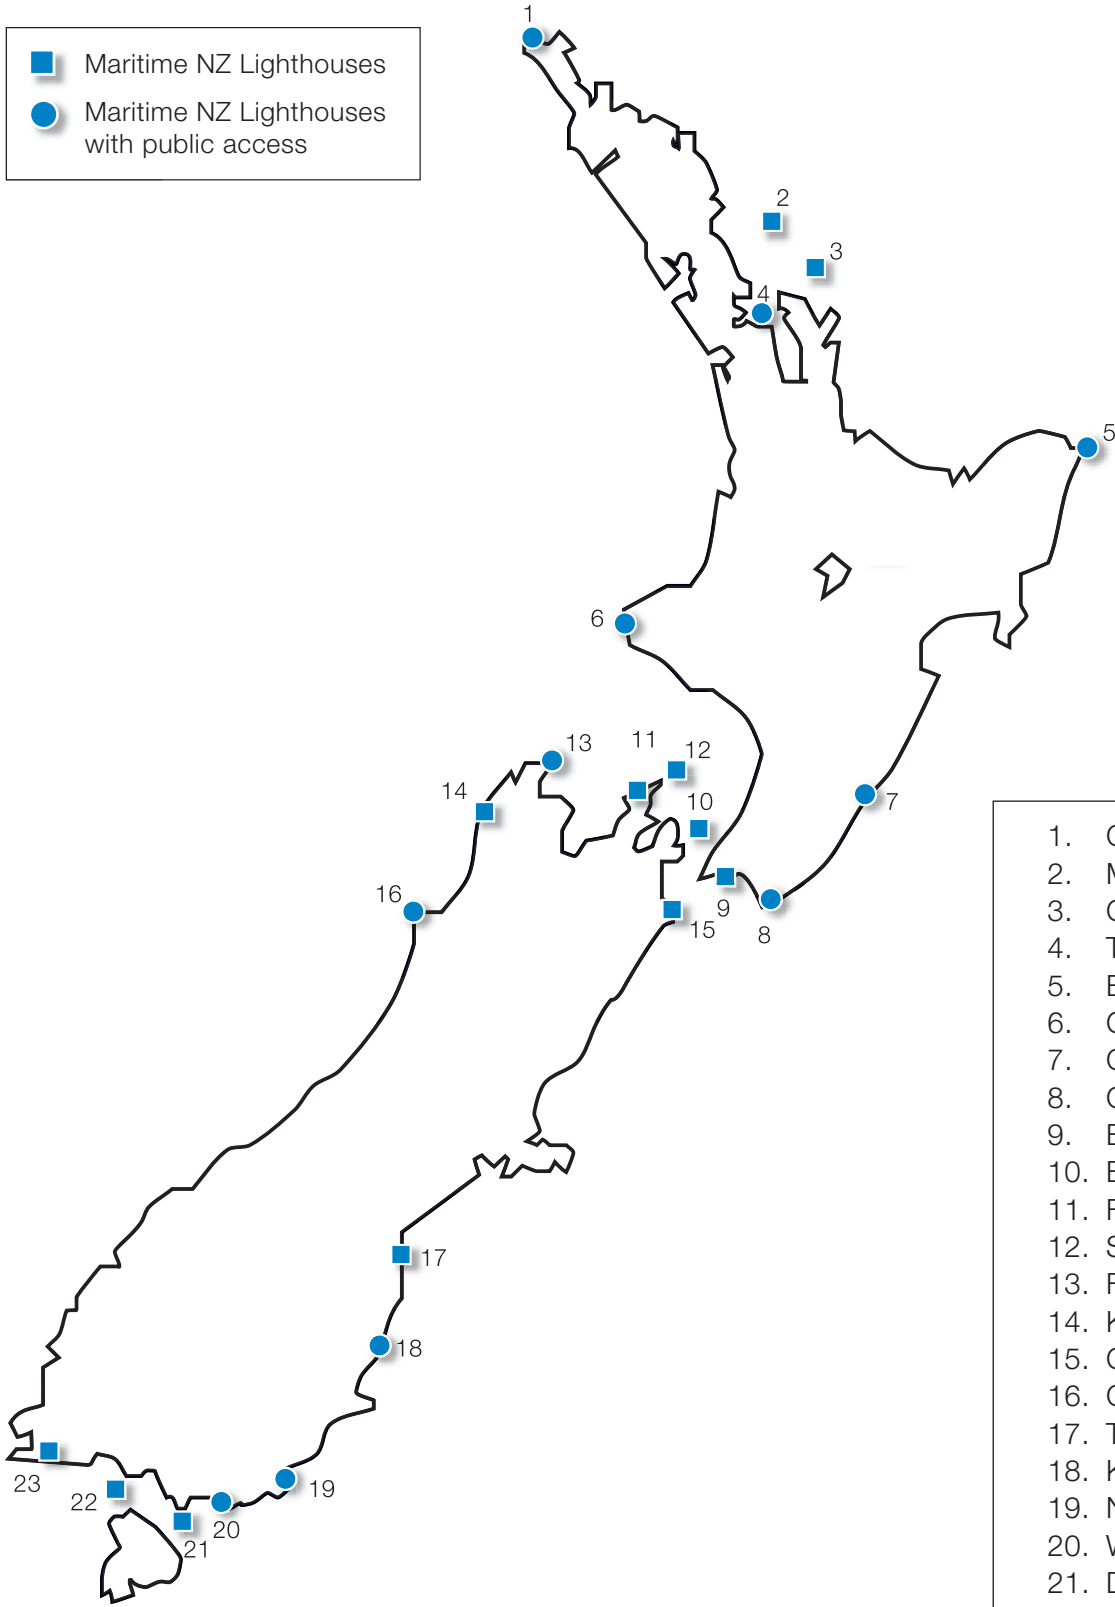

# Maritime New Zealand

## LOCATION OF CLASSIC LIGHTHOUSES OWNED & MAINTAINED BY MARITIME NZ

1. Cape Reinga
2. Mokohinau Island
3. Cuvier Island
4. Tiritiri Matangi
5. East Cape
6. Cape Egmont
7. Castle Point
8. Cape Palliser
9. Baring Head
10. Brothers Island
11. French Pass
12. Stephens Island
13. Farewell Spit
14. Kahurangi Point
15. Cape Campbell
16. Cape Foulwind
17. Tuhawaiki Point
18. Katiki Point
19. Nugget Point
20. Waipapa Point
21. Dog Island
22. Centre Island
23. Puysegur Point