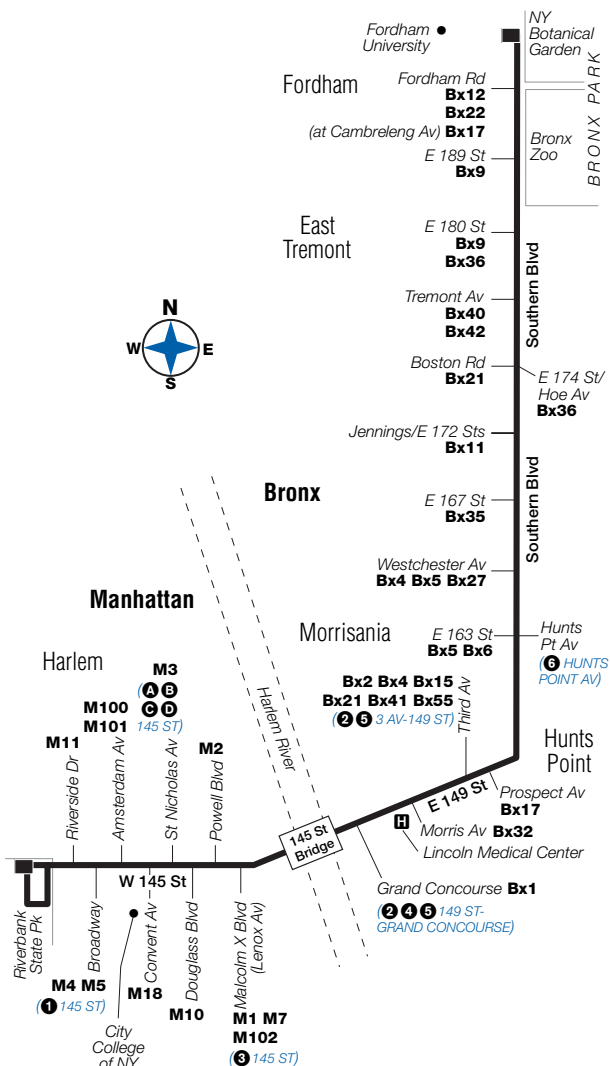

Bx19 LEGEND

■ Terminal

Bx9 Bus Transfer Point

(A STATION NAME)
Subway Connection

bx019a07057_cs

For travel information, call 718-330-1234
or visit www.mta.info