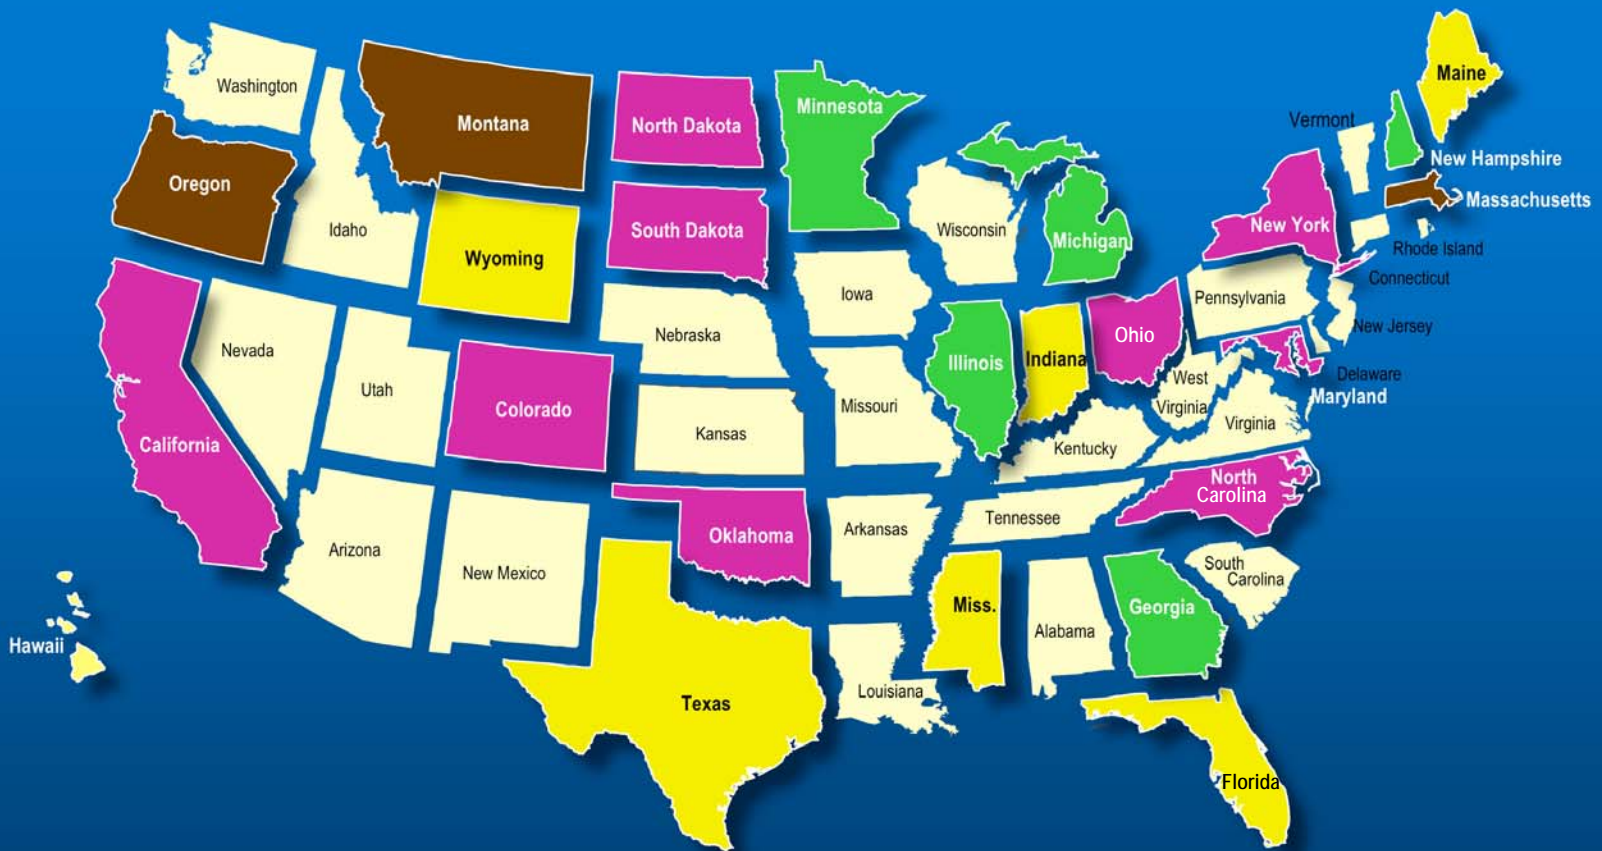

# Jimmy and Rosalynn Carter Partnership Foundation US Program Development

States With Both JRCPA and CASE Programs ■

Jimmy and Rosalynn Carter Partnership Award for Campus-Community Collaboration (JRCPA) ■

Carter Academic-Service Entrepreneur Grant (CASE) ■

JRCPF Programs Under Development ■