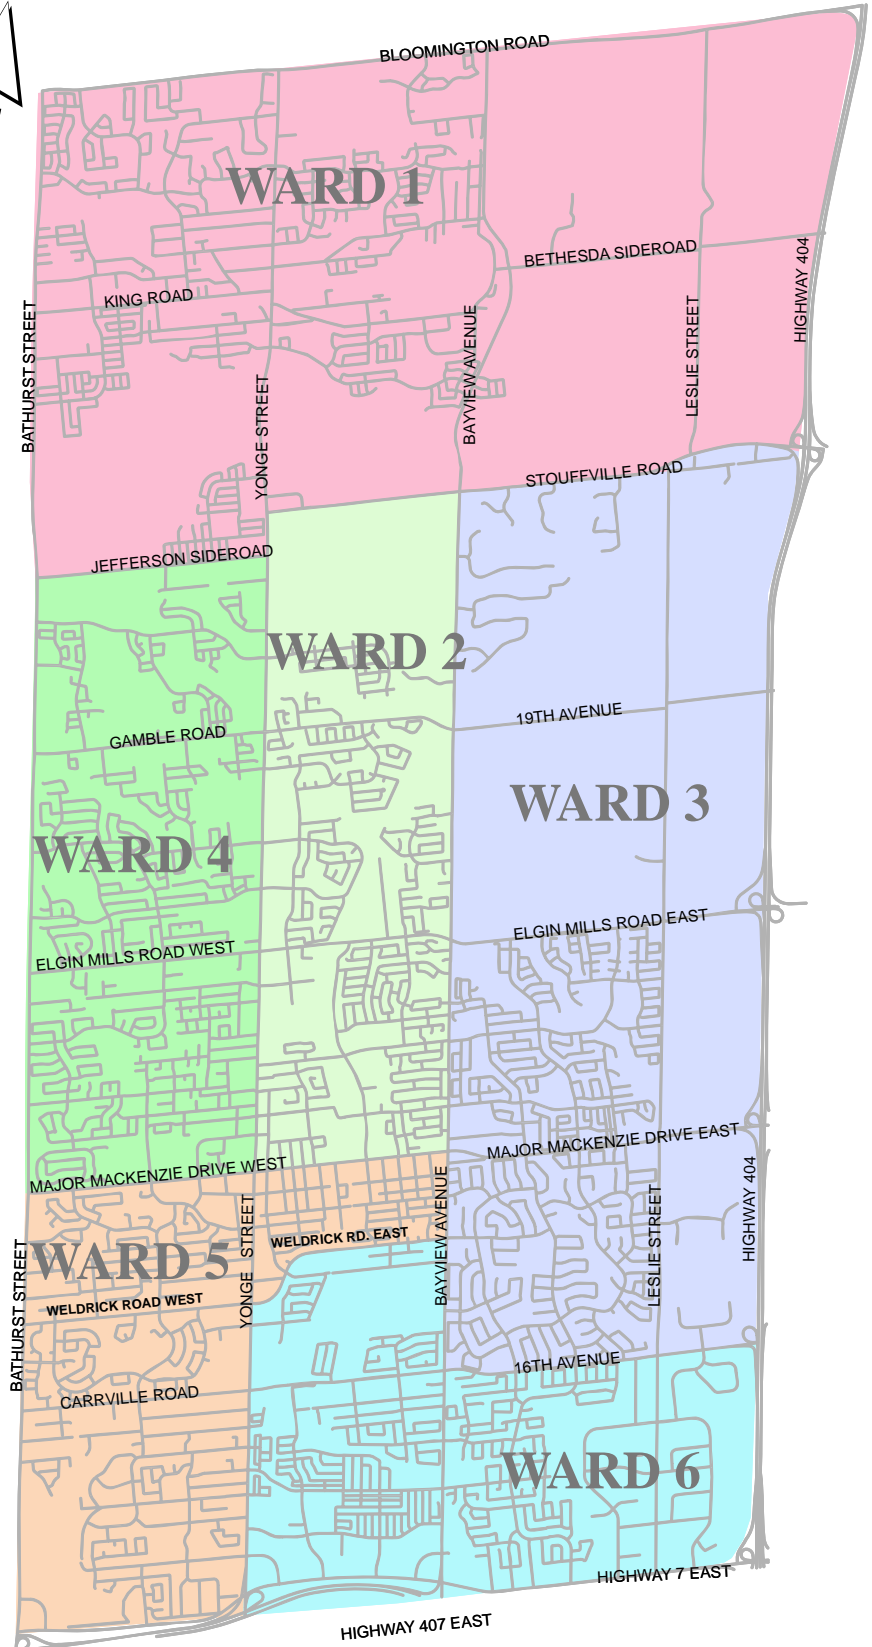

The Town of Richmond Hill

WARD BOUNDARIES

Boundaries effective
December 1, 2006

Disclaimer

This information is provided as a public resource of general information by the Town of Richmond Hill. The information is provided for convenience only, and the Town of Richmond Hill disclaims any responsibility for content, accuracy, currency or completeness. This is not a Plan of Survey.

Town of Richmond Hill
P.O.Box 300
225 East Beaver Creek Road
Corporate Services Department
Richmond Hill, Ontario
L4C 4Y5

Copyright 2005 - Produced Dec./2005