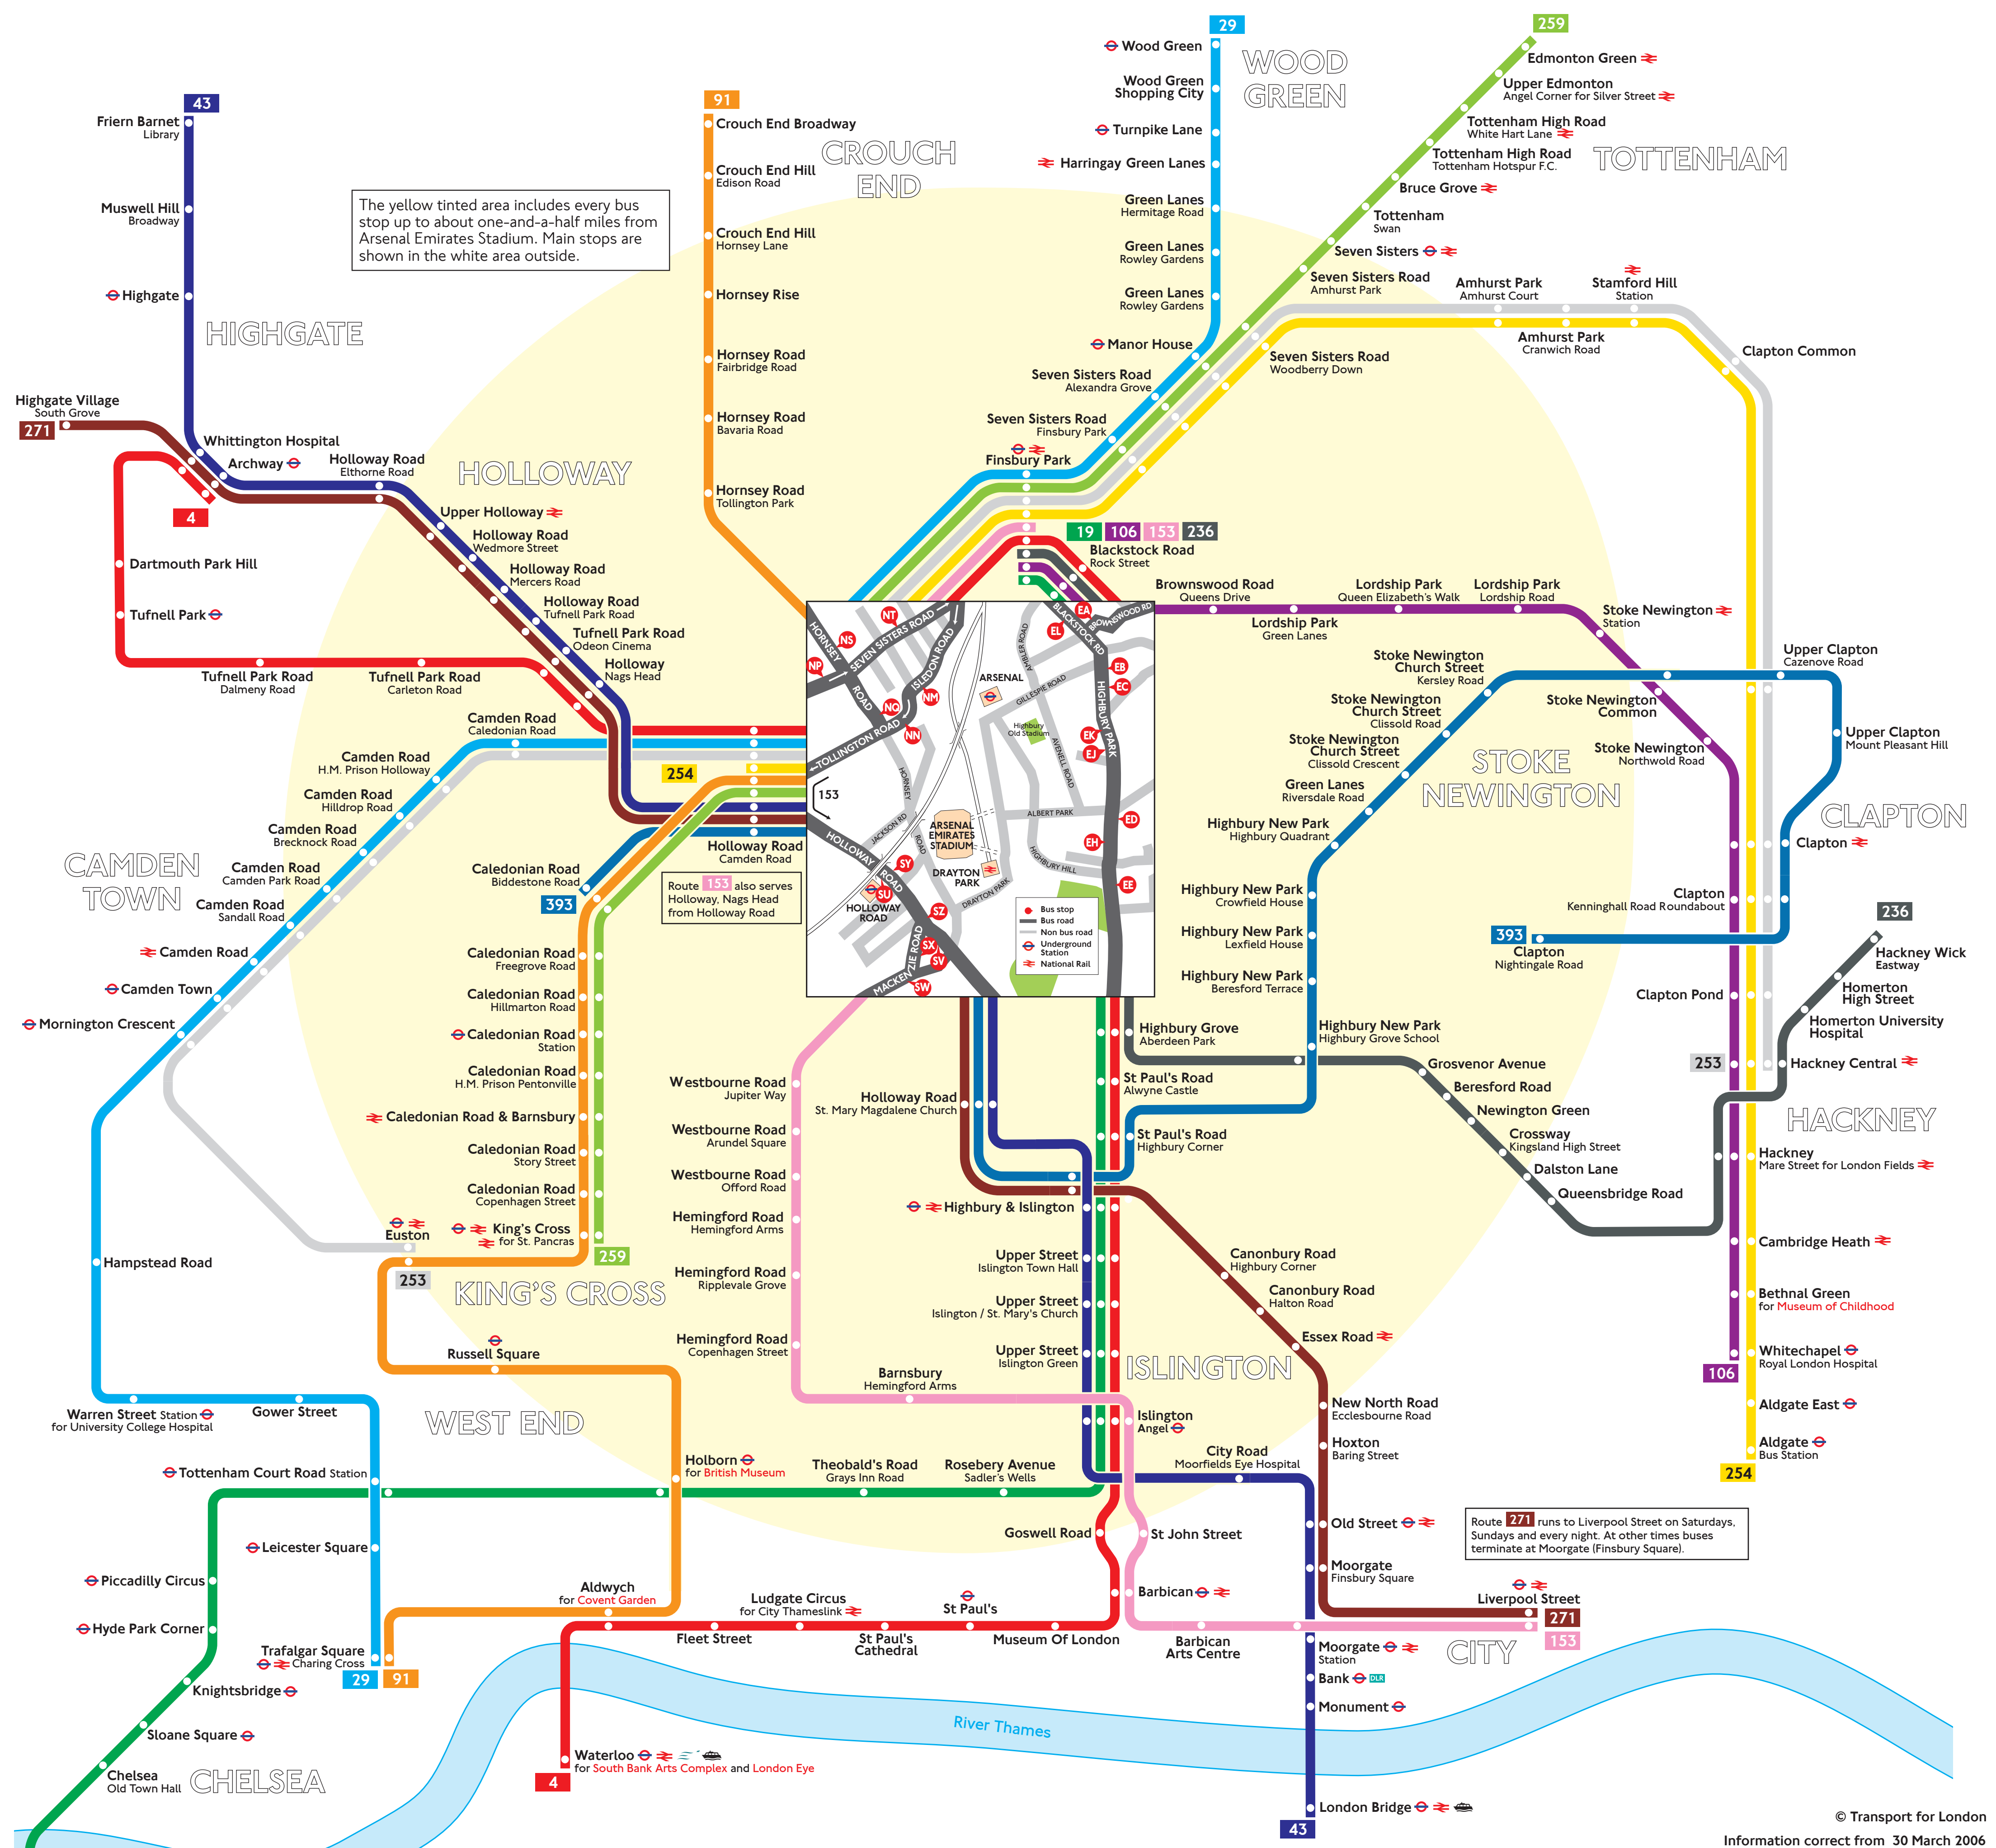

Bus services from Arsenal Emirates Stadium

Key

- 4 Daytime routes in black
- 19, 29, 43, 91, 106, 153, 236, 253, 254, 259, 271, 393 Night buses in blue
- Connections with Underground
- Connections with National Rail
- Connections with Eurostar
- Connections with River Boat services
- Connections with Docklands Light Railway
- Every night and all day Saturday and Sunday
- Red names indicate places of interest
- Red discs show the bus stop you need for your chosen bus service. The disc appears on the top of the bus stop in the street (see map of town centre in centre of diagram).

Route finder

Bus service	Towards	Bus stops
4	Archway	EH EJ EK EL EN NN
	Waterloo	EB EC ED EE EP NT
19	Battersea Bridge	EB EC ED EE
	Finsbury Park	EH EJ EK EL
29	Trafalgar Square	NN NN
	Wood Green	NP NT
43	Friern Barnet	SU SV
	London Bridge	SY SZ
91	Crouch End	NP
	Trafalgar Square	NC NS
106	Finsbury Park	EL
	Whitechapel	EA
153	Finsbury Park	NP SU SV NT
	Liverpool Street	NN NN SW SX SY
236	Finsbury Park	EH EJ EK EL
	Hackney Wick	EB EC ED EE
253	Euston	NN NN
	Hackney Central	NP NT
254	Aldgate	NP NT
	Holloway	NN NN
259	Edmonton Green	NP NT
	King's Cross	NN NN
271	Highgate	SU SV
	Liverpool Street	SY SZ
	Moorgate	SY SZ
393	Clapton	SY SZ
	Holloway	SU SV

Night buses

Bus service	Destination	Bus stops
N19	Clapham Junction	EH EC ED EE
	Finsbury Park	EH EJ EK EL
N29	Trafalgar Square	NN NN
	Enfield Town	NP NT
N41	Tottenham Hale	NP NT
	Trafalgar Square	SY SZ
N91	Cockfosters	NP NT
	Trafalgar Square	NC NS
N106	Aldgate	EA
	Finsbury Park	EL
N253	Tottenham Court Road	NN NN
	Aldgate	NP NT
N279	Waltham Cross	NP NT
	Trafalgar Square	NC NS

Destination finder

Destination	Bus service	Bus stops
Aldgate and Aldgate East	254, N253, N106	NP NT EA
Aldwych for Covent Garden	4	EB EC ED EE EP NT
Angel Islington	91, N91	NO NS
	4	EB EC ED EE EP NT
	19, N19	EB EC ED EE
	43, N41	SY SZ
	153	NN NN SW SX SY
Archway	4	EH EJ EK EL EN NN
	43, 271, N41	SU SV
Bank	43	SY SZ
Barbican	4	EB EC ED EE EP NT
	153	NN NN SW SX SY
Battersea Bridge South Side	19, N19	EB EC ED EE
Bethnal Green	106, N106	EA
	254, N253	NP NT
Bruce Grove	259, N279	NP NT
Caledonian Road and Caledonian Road & Barnsbury	91, N91	NO NS
	259	NN NN
Cambridge Heath	106, N106	EA
Camden Road and Camden Town	29, 253, N29, N253, N279	NN NN
Canonbury Road	271	SY SZ
Chelsea Old Town Hall	19	EB EC ED EE
Clapton Station	106, N106	EA
	253, 254, 393	NP NT SY SZ