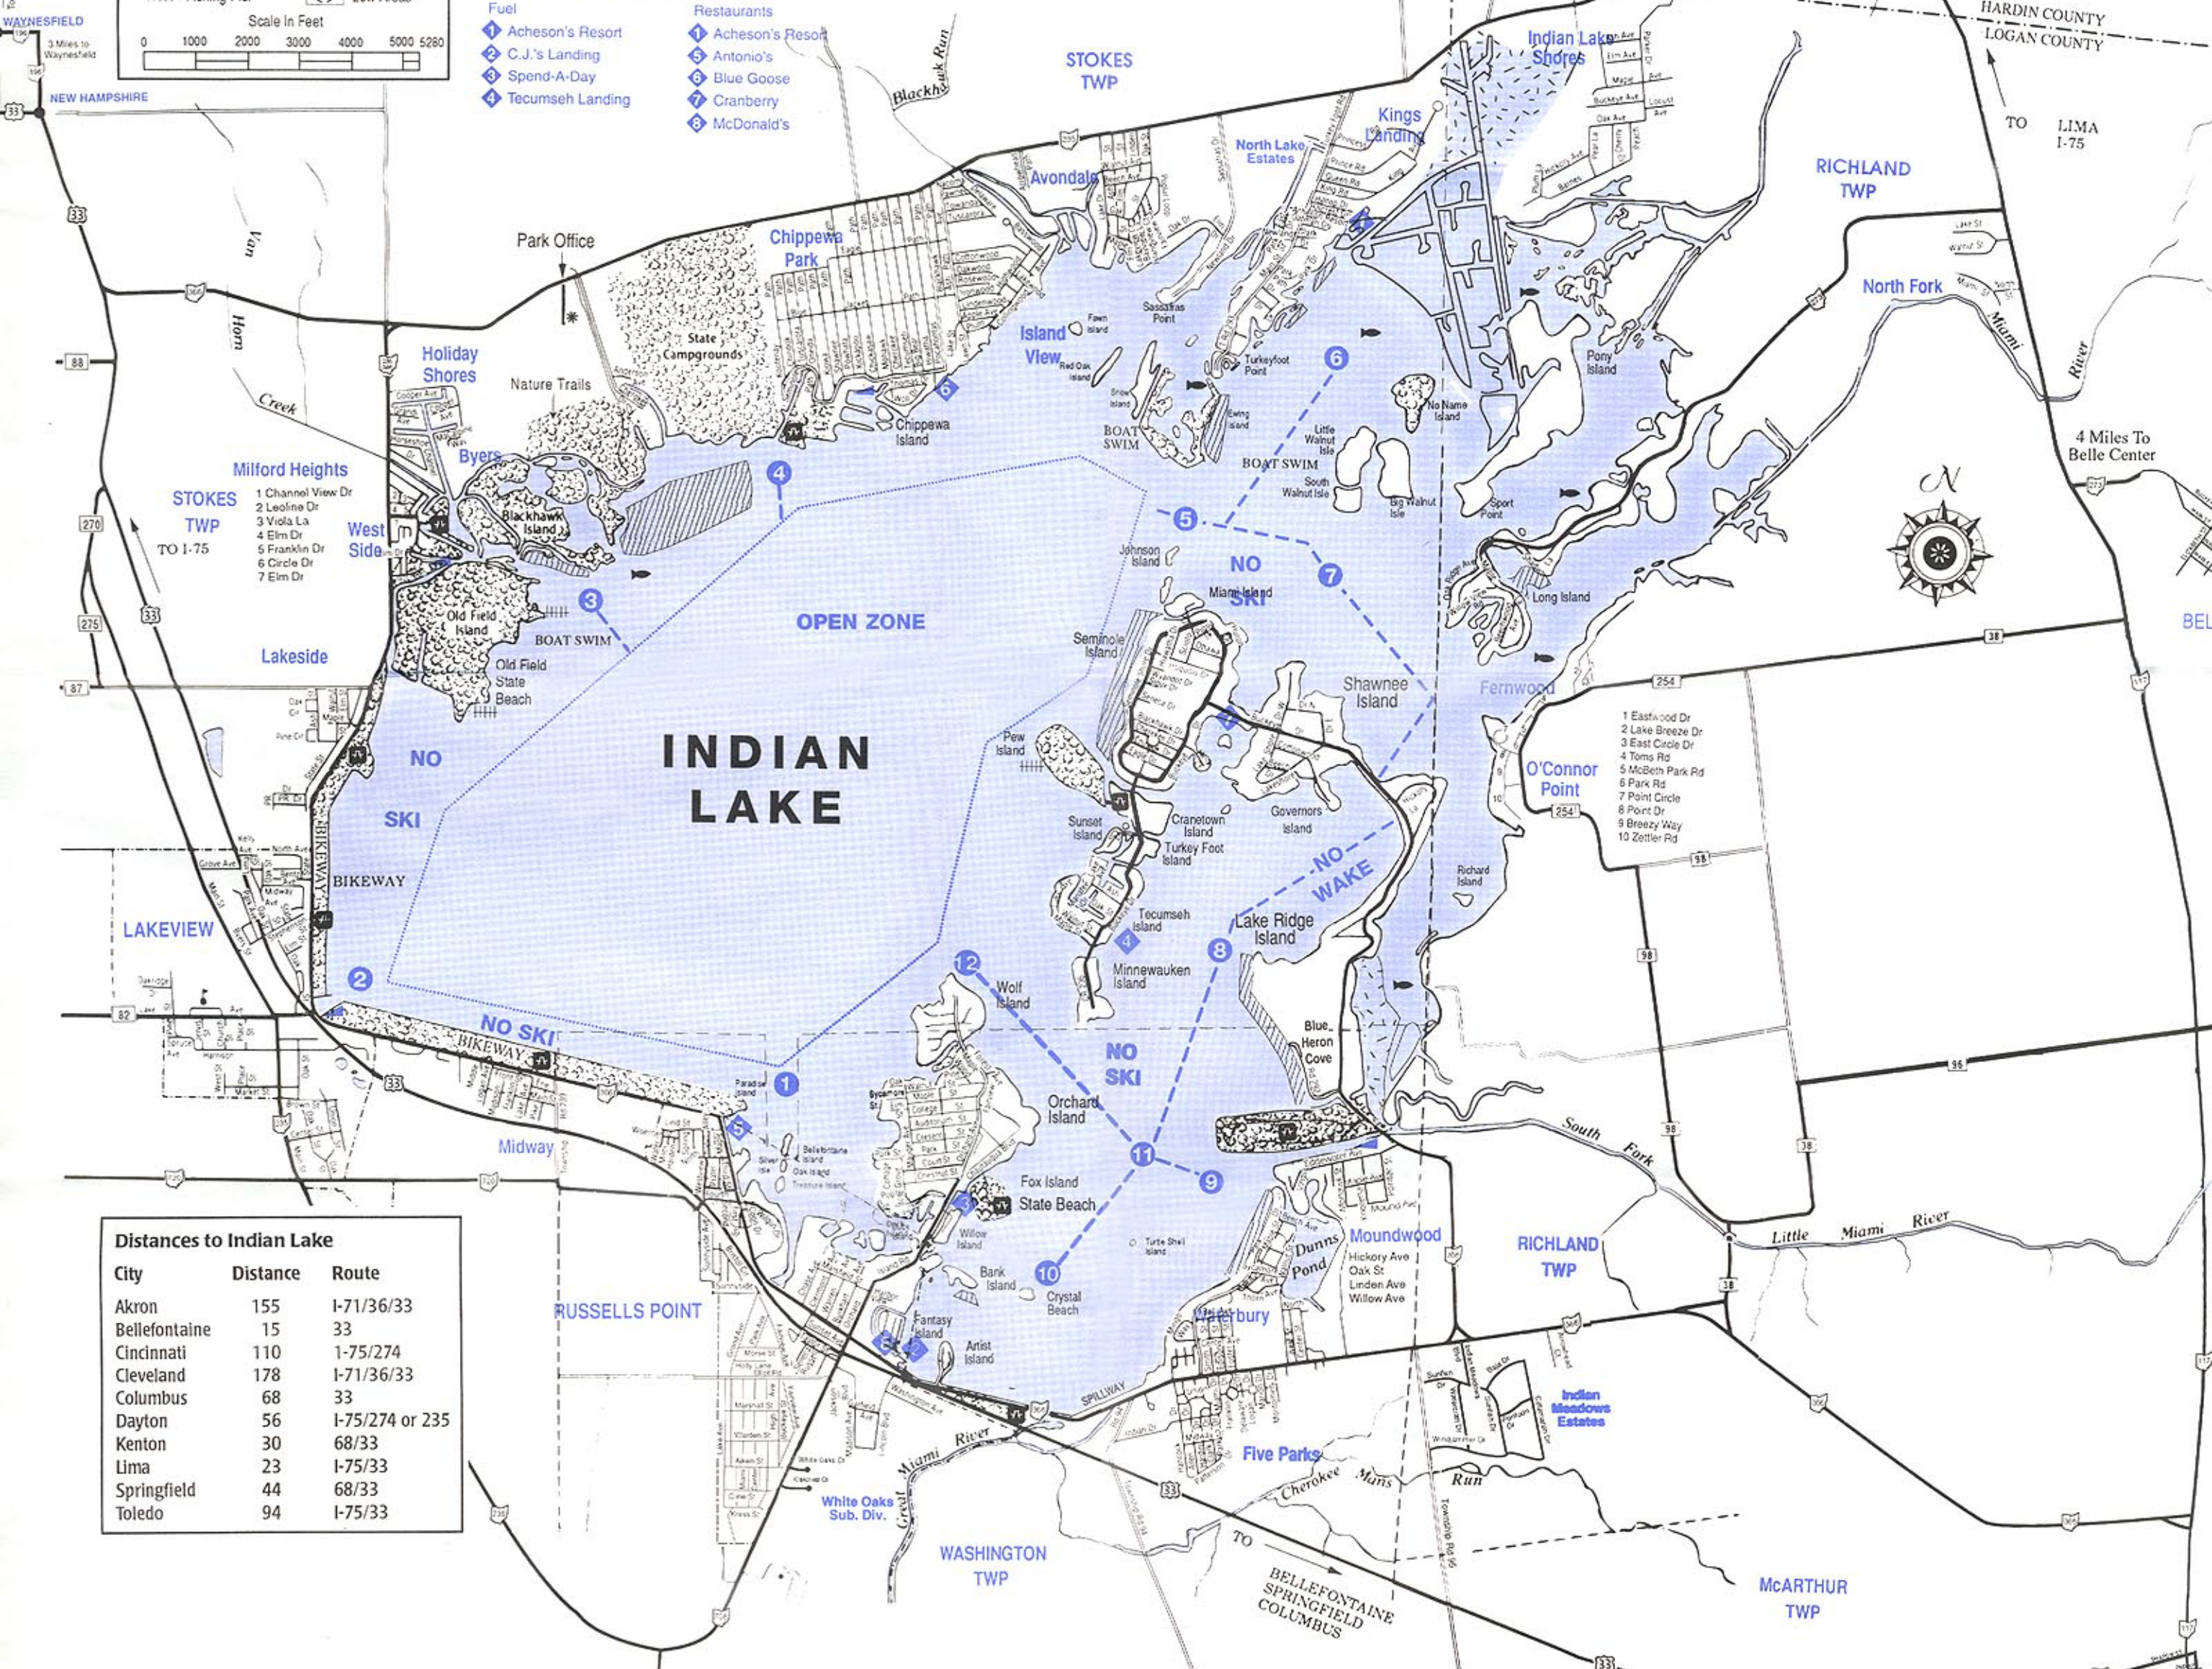

INDIAN LAKE, OHIO

- Principal Highways
- Boat Ramps
- Park Office
- Fishing Zones
- Lighted Buoys
- Picnic Areas
- Stump Areas
- State Parks
- Fishing Pier
- Low Areas

Scale In Feet
0 1000 2000 3000 4000 5000 5280

LAKE ACCESS TO

- | | |
|--------------------|--------------------|
| Fuel | Restaurants |
| 1 Acheson's Resort | 1 Acheson's Resort |
| 2 C.J.'s Landing | 2 Antonio's |
| 3 Spend-A-Day | 3 Blue Goose |
| 4 Tecumseh Landing | 4 Cranberry |
| | 5 McDonald's |

City	Distance	Route
Akron	155	I-71/36/33
Bellefontaine	15	33
Cincinnati	110	I-75/274
Cleveland	178	I-71/36/33
Columbus	68	33
Dayton	56	I-75/274 or 235
Kenton	30	68/33
Lima	23	I-75/33
Springfield	44	68/33
Toledo	94	I-75/33