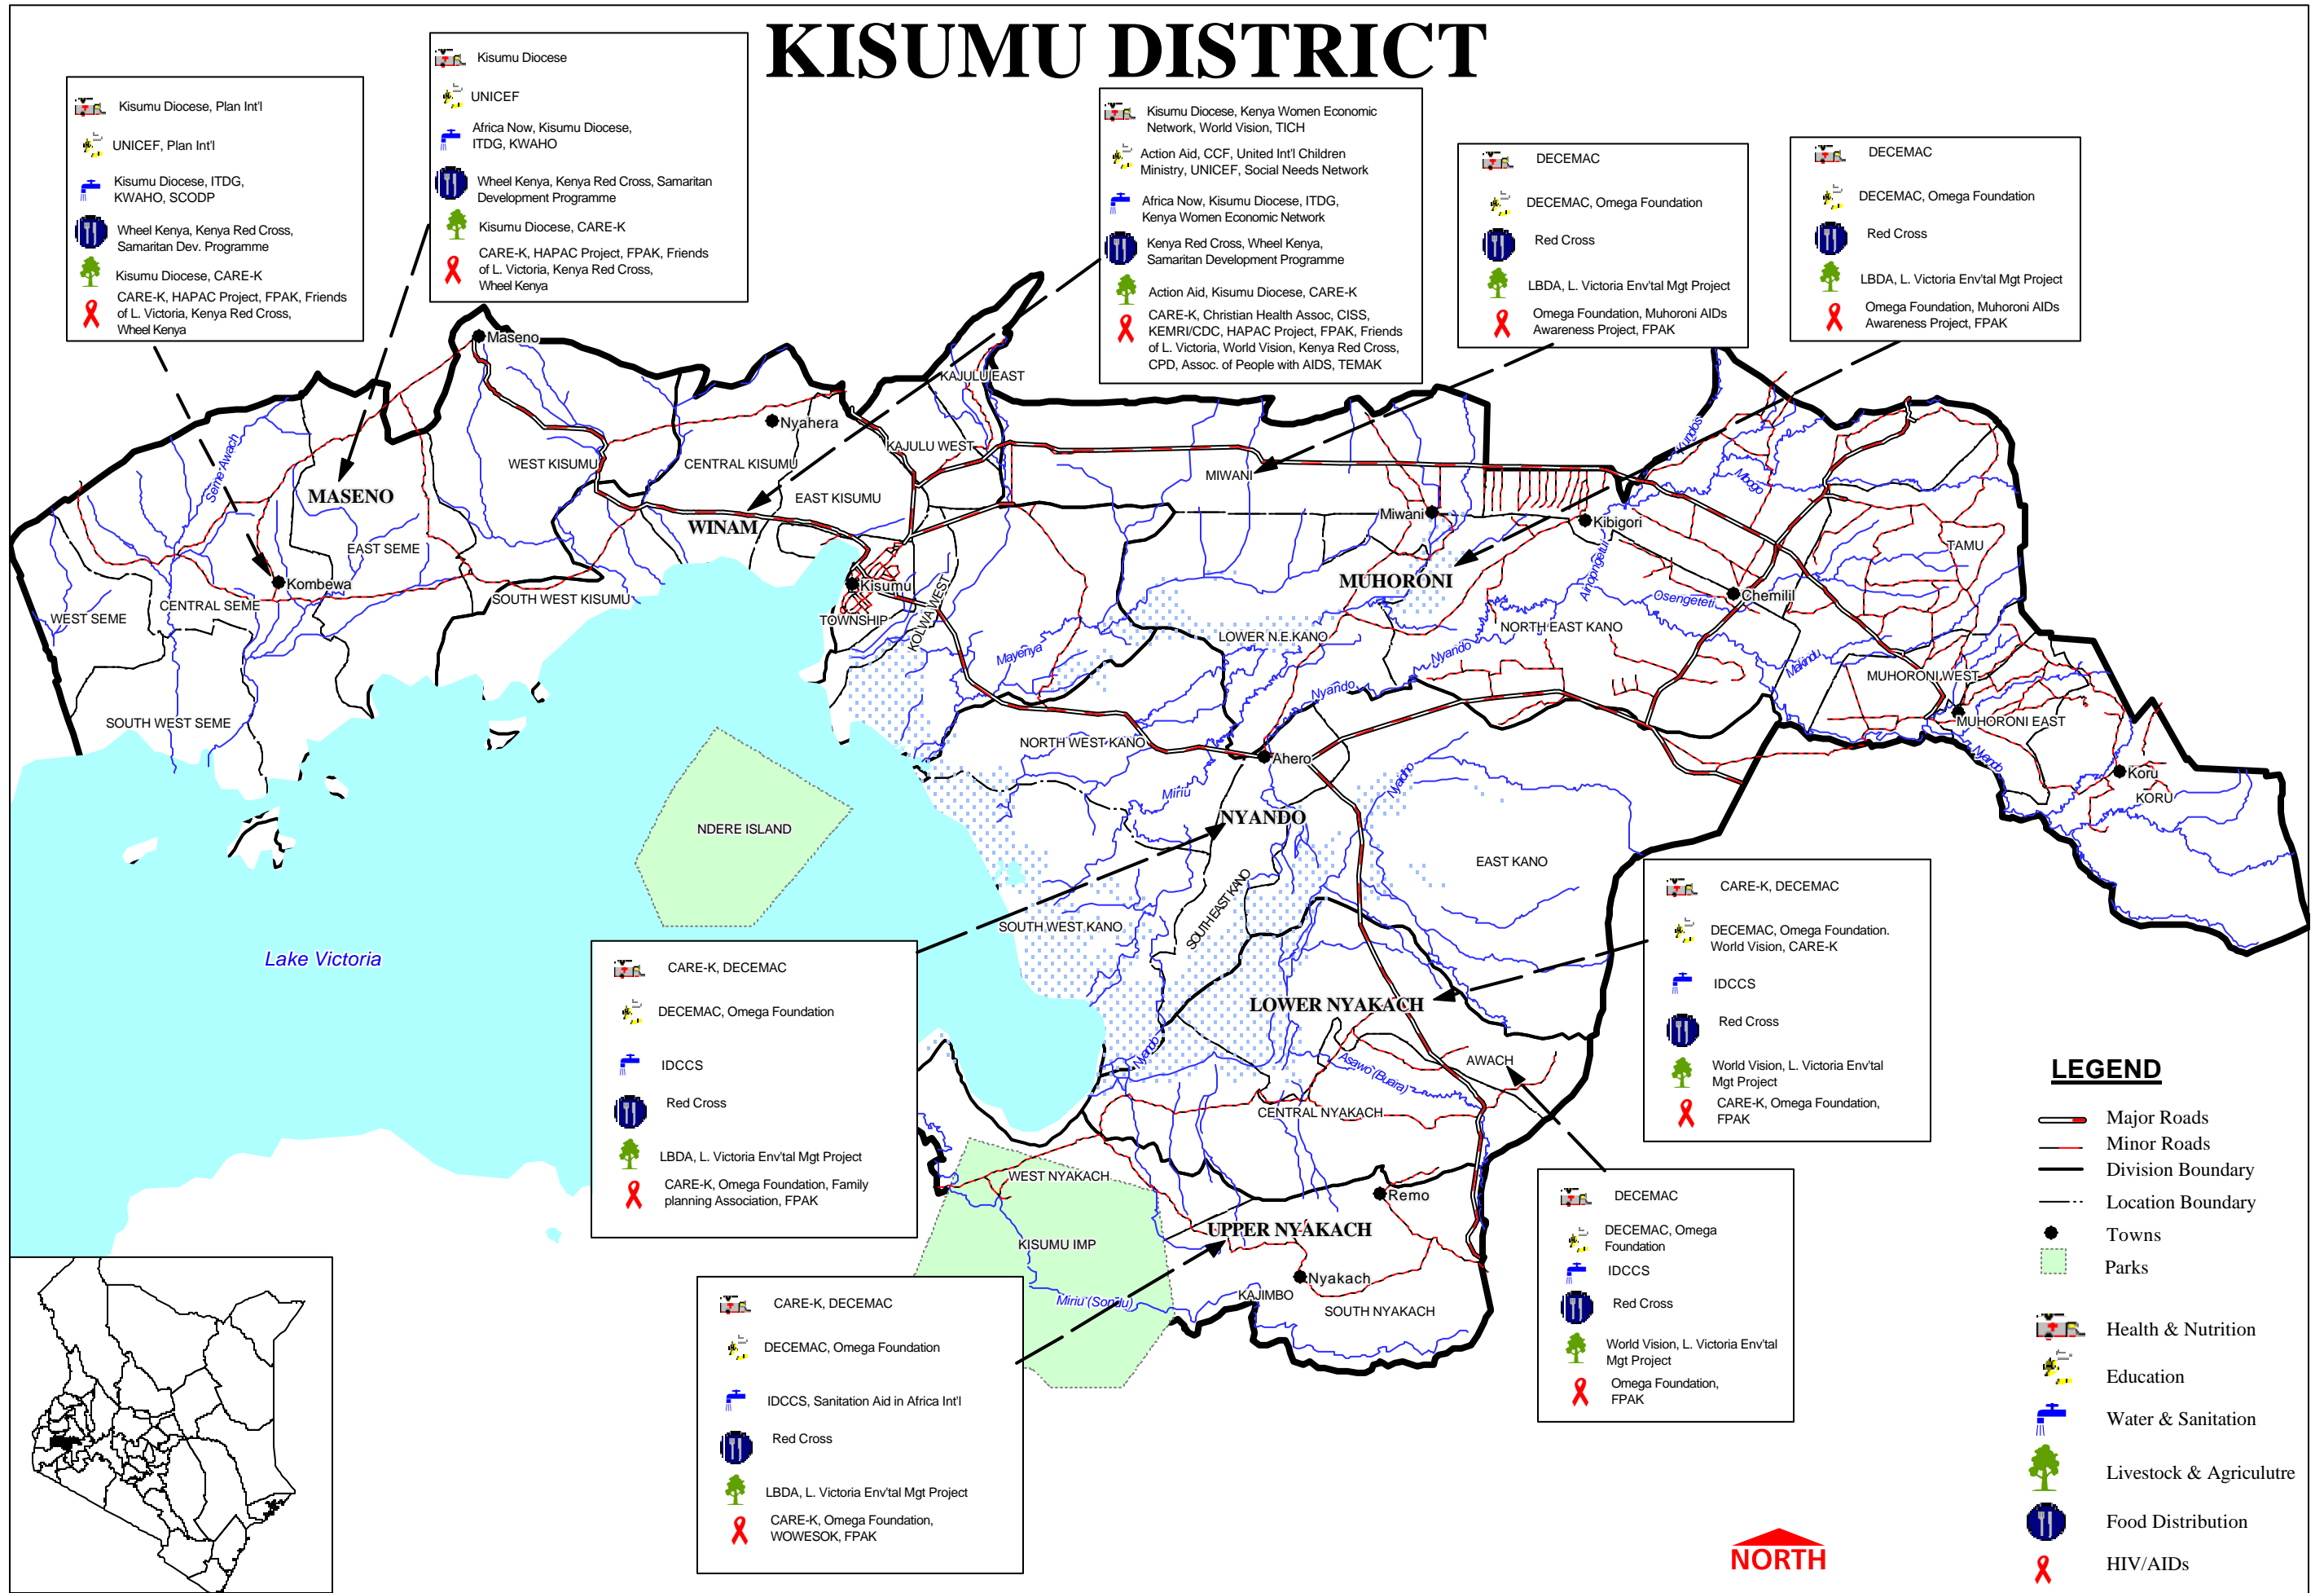

KISUMU DISTRICT

Kisumu Diocese, Plan Int'l
 UNICEF, Plan Int'l
 Kisumu Diocese, ITDG, KWAHO, SCODP
 Wheel Kenya, Kenya Red Cross, Samaritan Dev. Programme
 Kisumu Diocese, CARE-K
 CARE-K, HAPAC Project, FPAK, Friends of L. Victoria, Kenya Red Cross, Wheel Kenya

Kisumu Diocese
 UNICEF
 Africa Now, Kisumu Diocese, ITDG, KWAHO
 Wheel Kenya, Kenya Red Cross, Samaritan Development Programme
 Kisumu Diocese, CARE-K
 CARE-K, HAPAC Project, FPAK, Friends of L. Victoria, Kenya Red Cross, Wheel Kenya

Kisumu Diocese, Kenya Women Economic Network, World Vision, TICH
 Action Aid, CCF, United Int'l Children Ministry, UNICEF, Social Needs Network
 Africa Now, Kisumu Diocese, ITDG, Kenya Women Economic Network
 Kenya Red Cross, Wheel Kenya, Samaritan Development Programme
 Action Aid, Kisumu Diocese, CARE-K
 CARE-K, Christian Health Assoc, CISS, KEMRI/CDC, HAPAC Project, FPAK, Friends of L. Victoria, World Vision, Kenya Red Cross, CPD, Assoc. of People with AIDS, TEMAK

- LEGEND**
- Major Roads
 - Minor Roads
 - Division Boundary
 - Location Boundary
 - Towns
 - Parks
 - Health & Nutrition
 - Education
 - Water & Sanitation
 - Livestock & Agriculture
 - Food Distribution
 - HIV/AIDS