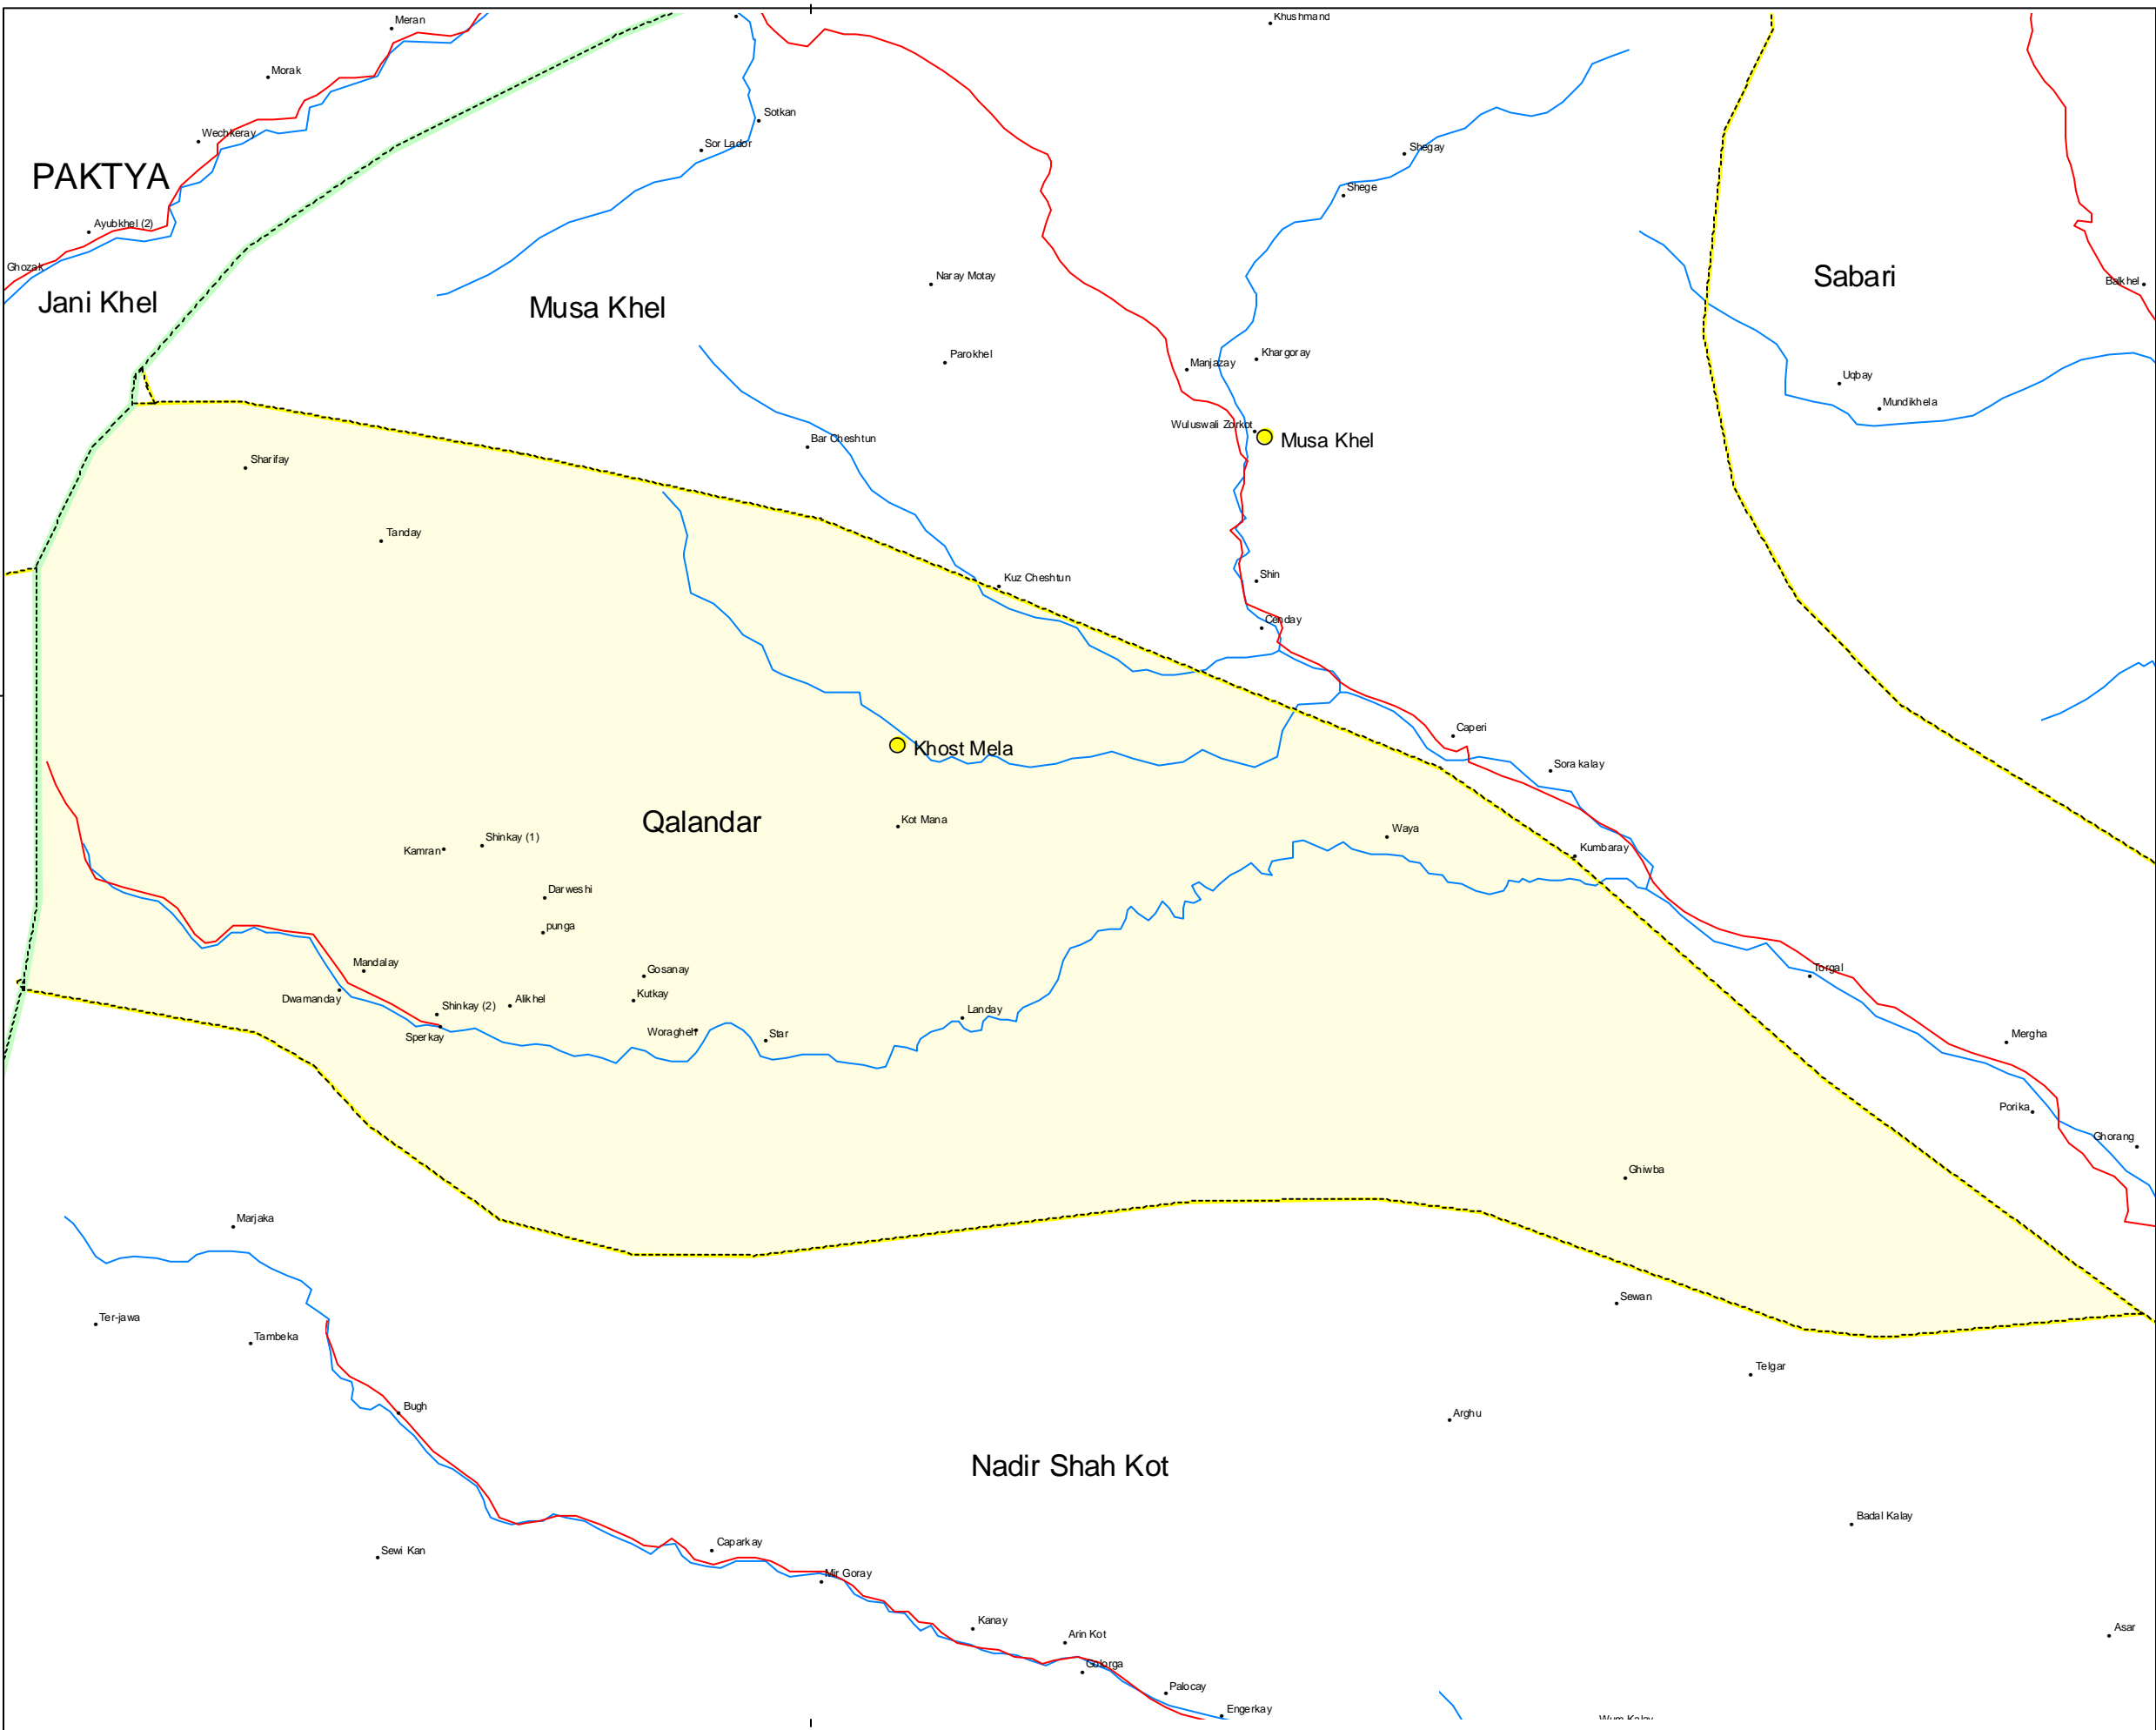

69° 40' 40"

69° 40' 40"

33° 30' 30"

33° 30' 30"

Qalandar District
Khost Province
AFGHANISTAN

LEGEND

- SETTLEMENTS**
- Capital
 - Province Center
 - District Center
 - Villages
- BOUNDARIES**
- International
 - Provincial
 - District
- ROADS**
- primary
 - secondary
 - Track
- Drainage**
- River
 - Stream
 - Lake

LOCATION DIAGRAM