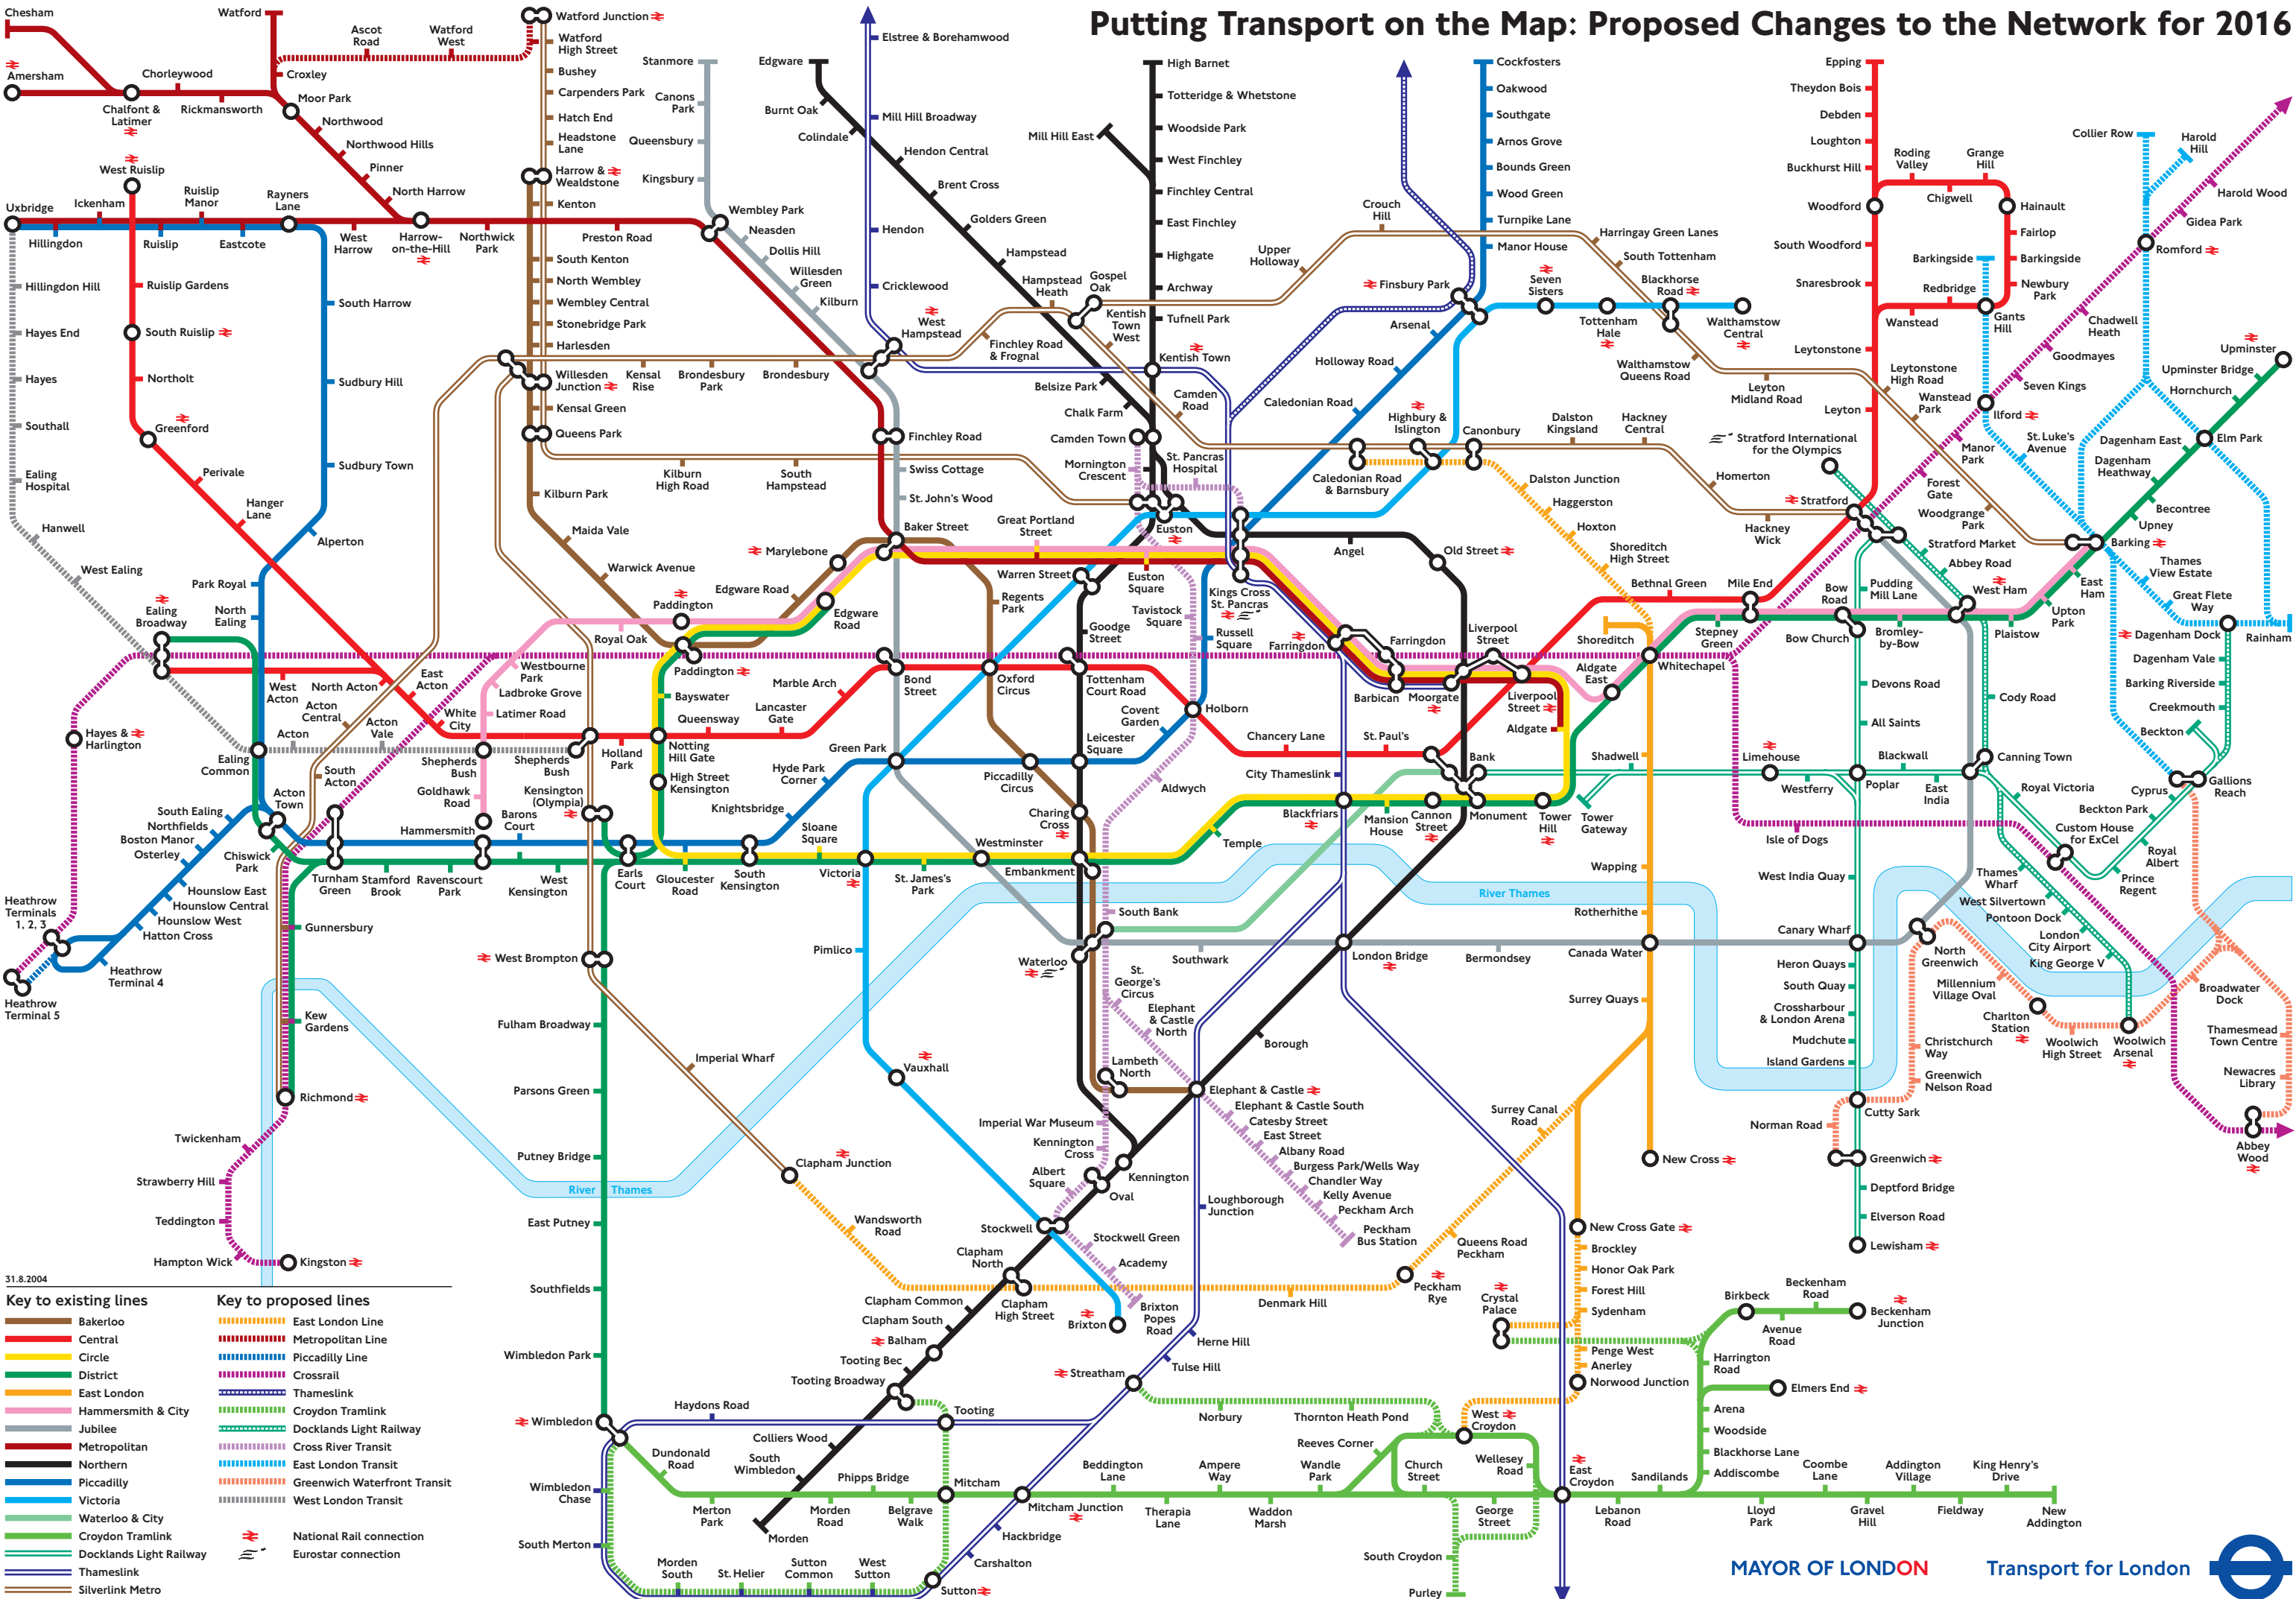

# Putting Transport on the Map: Proposed Changes to the Network for 2016

31.8.2004

Key to existing lines	Key to proposed lines
Bakerloo	East London Line
Central	Metropolitan Line
Circle	Piccadilly Line
District	Crossrail
East London	Thameslink
Hammersmith & City	Croydon Tramlink
Jubilee	Docklands Light Railway
Metropolitan	Cross River Transit
Northern	East London Transit
Piccadilly	Greenwich Waterfront Transit
Victoria	West London Transit
Waterloo & City	National Rail connection
Croydon Tramlink	Eurostar connection
Docklands Light Railway	
Thameslink	
Silverlink Metro	