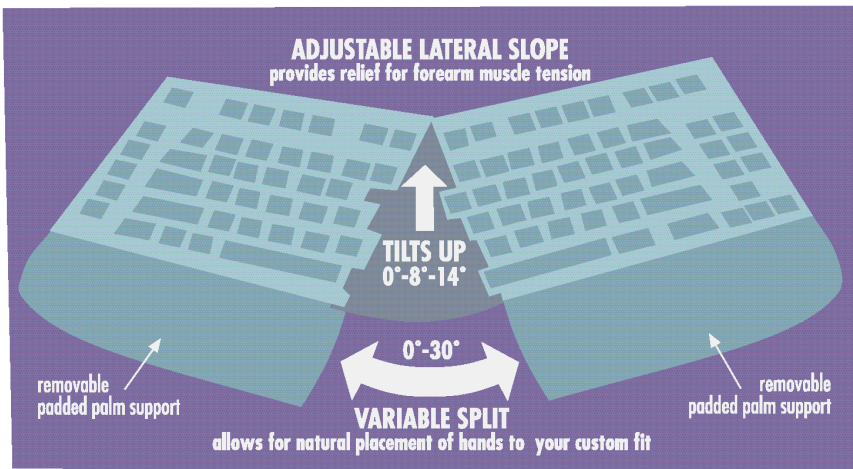

Maxim™ Adjustable Keyboard

USB

The Maxim is simply the best adjustable keyboard at any price!

A More Flexible Design...

The Kinesis Maxim™ adjustable ergonomic keyboard allows users to comfortize™ keyboard geometry without needing an adaptation period to reach full productivity. Easy setup and simple adjustment minimize down time and provide for excellent comfort and performance. The Maxim is a formula for ergonomic success...

Features For Comfort

- **Variable split:** user-selectable separation angle (0 to 30 degrees) between left and right keys to straighten wrists.
- **Adjustable lateral tilt:** two “tent” settings (8, 14 degrees) offering almost twice the tilt of the Microsoft Natural keyboard. This allows users to minimize forearm muscle tension without the pitfalls of excessive tilt.
- **Removable palm supports:** with the padded supports, palms rest on the soft surface to relax the neck and shoulders. Palm supports are easily removable if desired. Comfortable, self-adhesive palm pads provided.
- **Quiet, low-force, tactile switches:** switches provide a soft touch and positive feedback.
- **Stable, flexible configuration:** instantly achieves stable, reproducible adjustments to satisfy user’s preferences. Easy transition between multiple users. Optional dedicated 10-key provides for flexible positioning.

KINESIS
COMPUTER ERGONOMICS

Maxim Accessories

Low-Force Keypad

Great for number crunchers! **The Low-Force Numeric Keypad (AC210USB)** allows users flexibility in positioning the keypad to the right or left of the keyboard. The 2-port USB hub enables you to easily connect other input devices such as mice without having to access USB ports on your computer. Low force, tactile mechanical key switches add to both comfort and operating life.