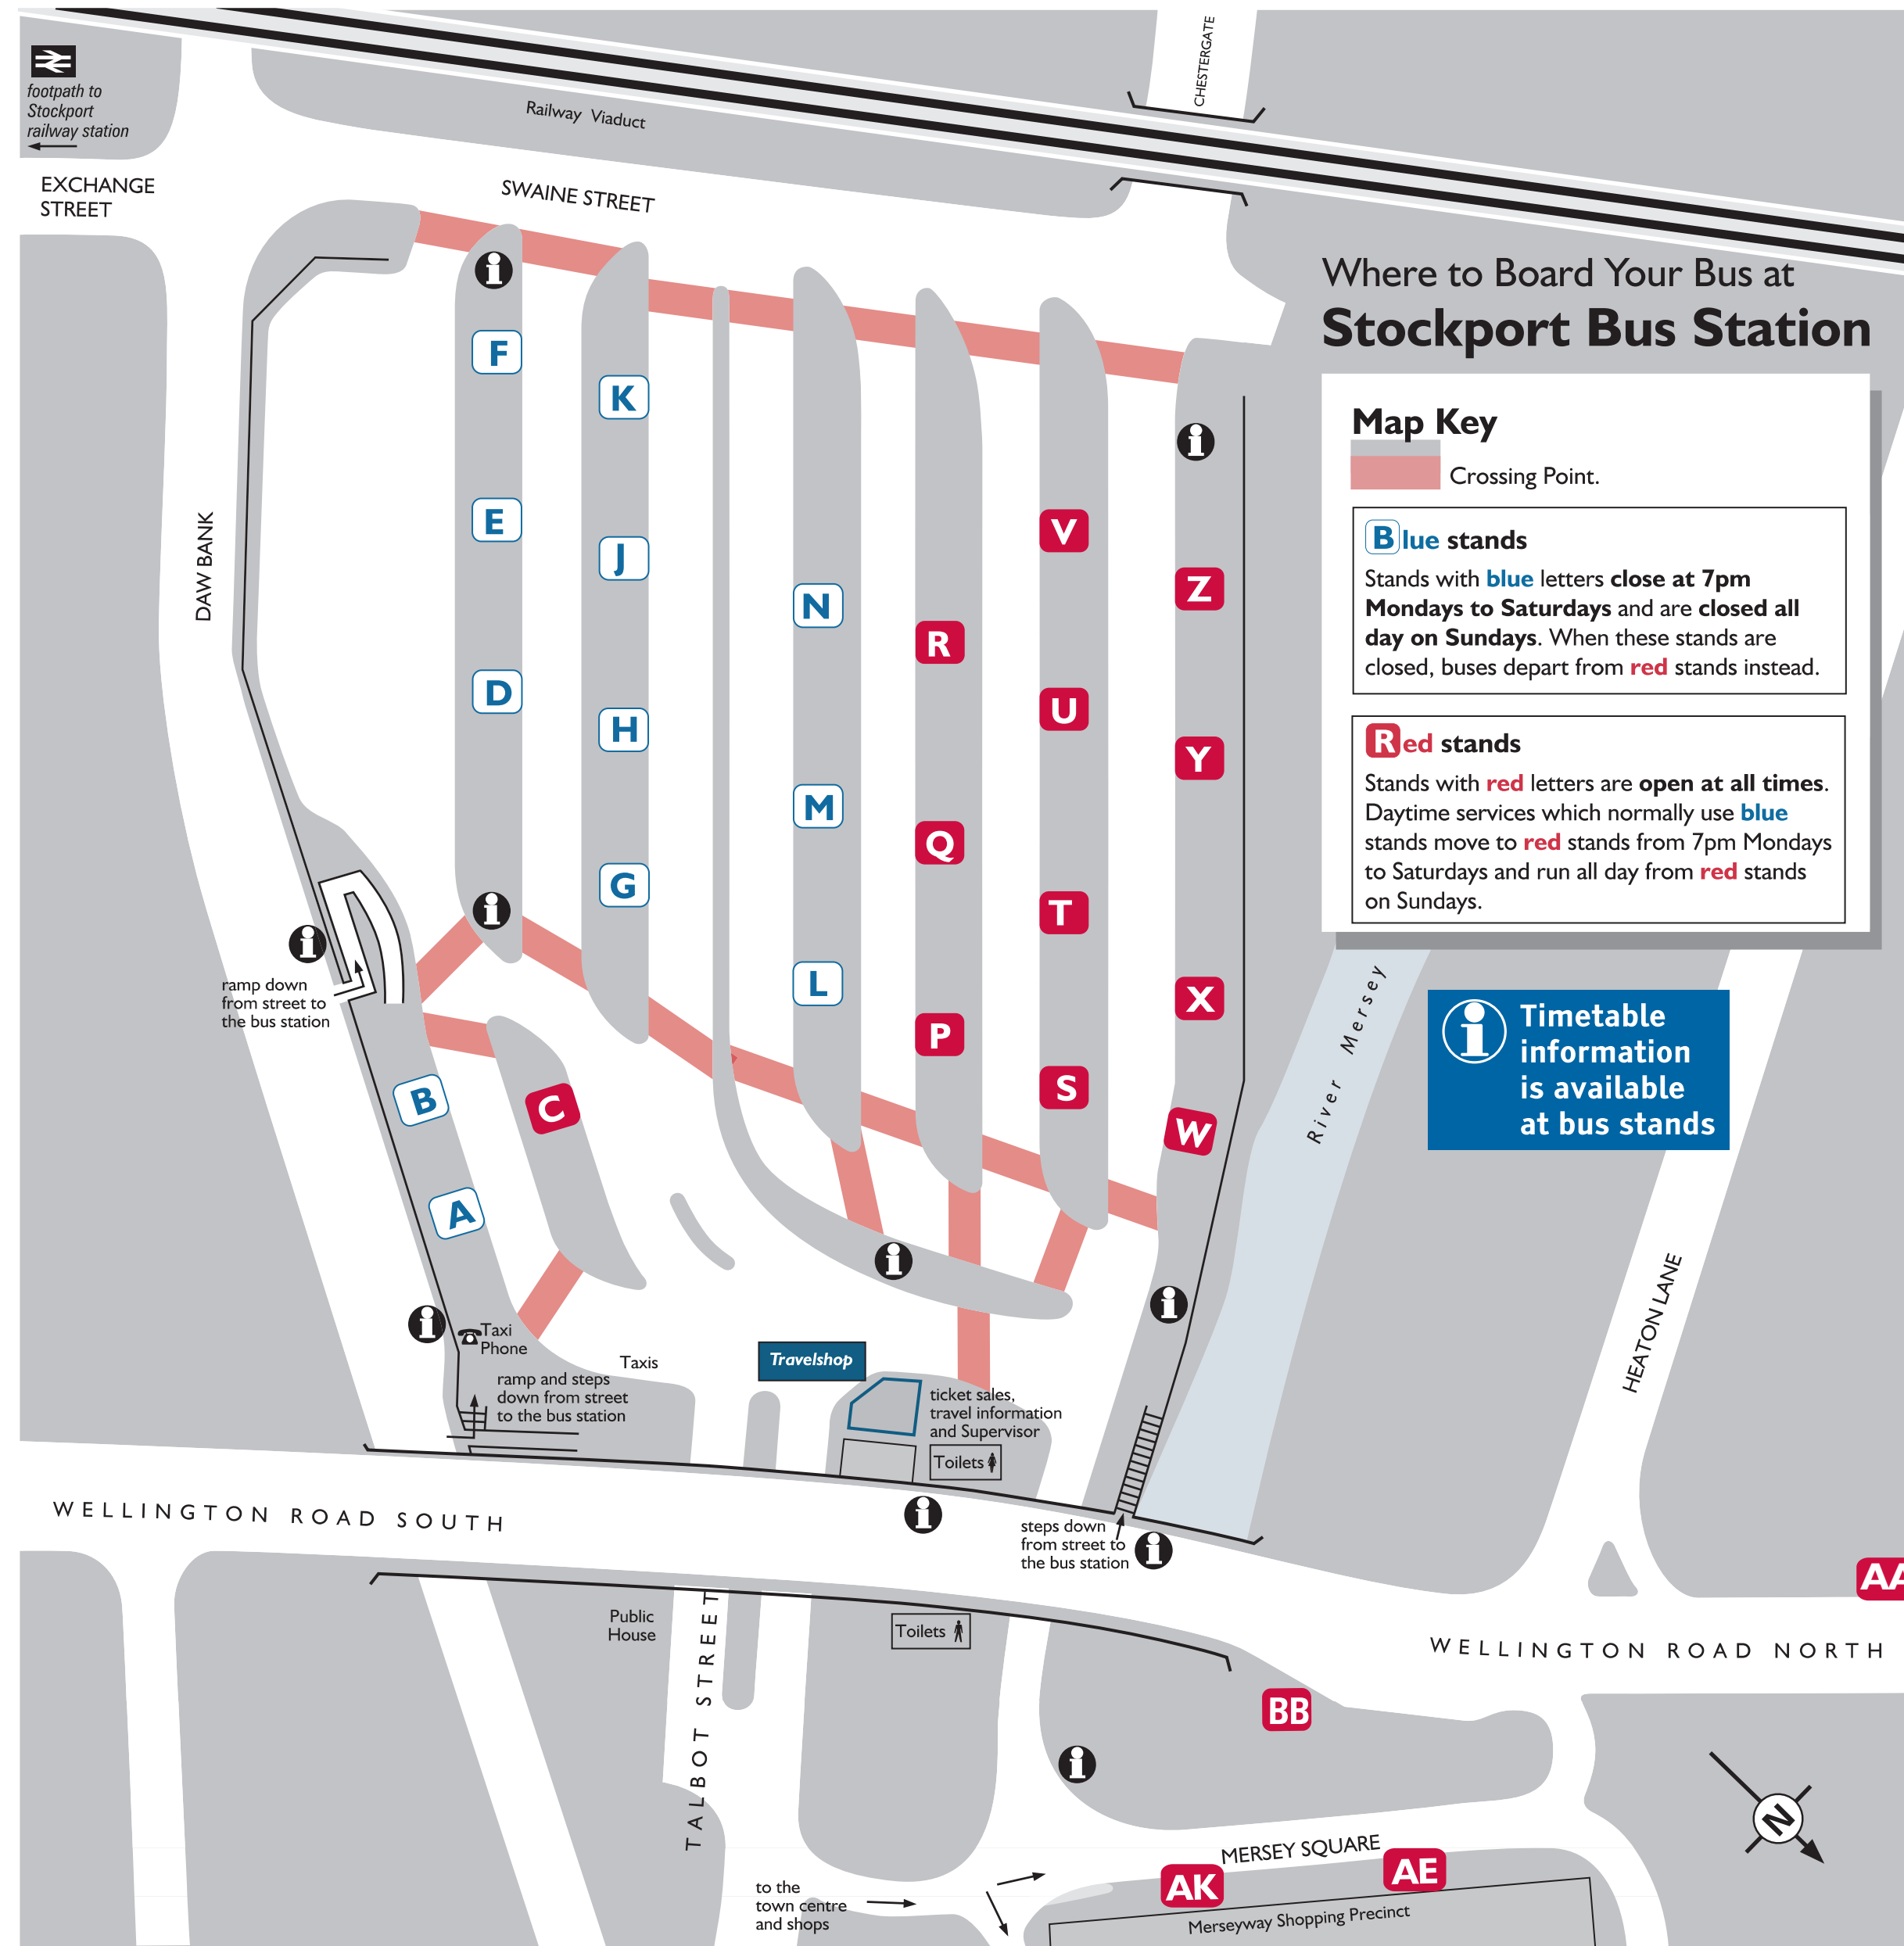

Destination	Service Number	Before 7pm Mon to Sat Stand Letter	After 7pm and Sundays Stand Letter
Adswold	307	K	no service
	309	M	V
	310	K	W
	313	L	P
	368 369 X69	Q	Q
Altrincham	11	M	U
	370	D	W
	371	G	W
Ashton-under-Lyne	7 317	T	T
	330	U	U
	389	V	no service
Belle Vue	173	AA	no service
	203	S	S
Bolton	22	H †	Y †
Bosden Farm	358	W	W
	364	W	no service
Bramhall	307	K	no service
	308	W	no service
	377	N	no service
	378	N	T
	390	F	no service
Bramhall Green	307	K	no service
	308	W	no service
	377	N	no service
	378	N	T
Bramhall North Park Road	372	N	no service
Bredbury	330	U	U
	380 384	V	V
	381 389	Y	no service
Bridge Hall Estate	28	Q	Q
Brinnington	322 327	Y	no service
	324	no service	Z
	325	Z	Z
	381	V	no service
Burnage	22	H †	Y †
	179	F	W
	197	J	T
Buxton	199 TP	B	Y
Chapel-en-le-Frith	67	R	R
	199 TP	B	Y
Cheadle	11	M	U
	309	M	W
	310 312	K	W
	371	G	W
Cheadle Heath	11	M	U
	307	K	no service
	310 312	K	W
	371	G	W
Cheadle Hulme	307	K	no service
	308	W	no service
	313	L	P
	368 369 X69	Q	Q
Cheadle Royal	312	K	W
Chorlton	22	H †	Y †
	23	D	no service
	23A	D	Y
Colshaw Farm	378	N	T
Compstall	383	R	R
	384	V	V
Councillor Lane	307	K	no service
	309	M	V
	310	K	W
Dane Bank	317	T	T
Davenport Station	309	M	V
	372 377	N	no service
	374 378	N	T
Davyhulme	22	H †	Y †
	23	D	no service
	23A	D	Y
Denton	317	T	T
	324	no service	Z
	327	Y	no service
Derby	TP	B	Y
Didsbury	23	D	no service
	23A	D	Y
	42	E	Y
	370	D	W
Disley	199 TP	B	Y
Droylsden	7	T	T
Dulkinfield	330	U	U
	389	V	no service
East Didsbury	23	D	no service
	23A	D	Y
	42	E	Y
	179	F	W
	370	D	W
Edgeley	11	M	U
	28	Q	Q
	310	K	W
	368 369 X69	Q	Q
	371	G	W
Gatley	11	M	U
	371	G	W
Gee Cross	330	U	U
	389	V	no service
Gorton	7	T	T
Greave	380	V	V
	381 389	V	no service
Green End	22	H †	Y †
	179	F	W
	197	J	T
Grove Lane	312	K	W
	313	L	P
	378	N	T
Guide Bridge	317	T	no service
Handforth	378	N	T
Handforth Dean	312	K	W
Harrytown	380 384	V	V
	381	V	no service
	383	R	R
Houghton Green	322	Y	no service
	324	no service	Z
Hayfield	358	W	W

Destination	Service Number	Before 7pm Mon to Sat Stand Letter	After 7pm and Sundays Stand Letter
Hazel Grove	108 (Sundays* only)	no service	W
	191 192	BB	BB
	199	B	Y
	307	K	no service
	308 317	W	no service
	358	W	W
	390	F	no service
	392 393	B	no service
Hazel Grove Station	307	K	no service
	308 317	W	no service
	374	N	T
Heald Green	312	K	W
	368 369 X69	Q	Q
Heaton Chapel	173	AA	no service
	191 192	AA	AA
	373	P	P
Heaton Mersey	23	D	no service
	23A	D	Y
	42	E	Y
	179	F	W
	370	D	W
Heaton Moor	22	H †	Y †
	197	J	T
	364	AA	no service
Heaton Norris Didsbury Road	23	D	no service
	23A	D	Y
	42	E	Y
	179	F	W
	370	D	W
Heaton Norris Wellington Road	22	H †	Y †
	173	AA	no service
	191 192	AA	AA
	364	AA	no service
High Lane	199 TP	B	Y
Hospitals H - see end of list			
Hyde	330	U	U
	389	V	no service
Leek	108 (Sundays* only)	no service	W
Levenshulme	67 191 192 TP	AA	AA
	197	J	T
Low Leighton	358	W	W
Lyme Park	199	B	Y
Macclesfield	108 (Sundays* only)	no service	W
	392 393	B	no service
Manchester Airport	199	A	U
	369 X69	Q	Q
Manchester, Albert Square	191	AA	no service
Manchester, Central Coach Station	67	AA	AA
Manchester, Piccadilly	42	E	Y
	173	AA	no service
	192 TP	AA	AA
	203	S	S
Manchester, Spring Gardens	197	J	T
Marple	67 383	R	R
	358	W	W
	384	V	V
Marple Rose Hill	67 383	R	R
	358	W	W
	384	V	V
Marple Bridge	383	R	R
	384	V	V

Destination	Service Number	Before 7pm Mon to Sat Stand Letter	After 7pm and Sundays Stand Letter
Matlock	TP	B	Y
Newhouse Farm Estate	374	N	T
New Mills Bus Station	67	R	R
	199 (some)	B	Y
	358	W	W
Newtown	199 TP	B	Y
Northenden	370	D	W
Nottingham	TP	B	Y
Offerton	67 383	R	R
	173	AE	no service
	314	X	X
	317 364	W	no service
	384	V	V
	390	F	no service
Offerton Estate	314	X	X
	317	W	no service
Poynton	108 (Sundays* only)	no service	W
	191	BB	BB
	390	F	no service
	392 393	B	no service
Reddish Bulls Head	7	T	T
	203	S	S
Reddish	7 317	T	T
Houldsworth Square	173	AA	no service
	203 319	S	S
	373	P	P
Reddish Longford Road West	173	AA	no service
	317	T	T
	319	S	S
Romiley	380 384	V	V
	381 389	V	no service
	383	R	R
Sharston	371	G	W
Shaw Heath	309	M	V
	313	L	P
	374	N	T
Southern Cemetery	23	D	no service
	23A	D	Y
	179	F	W
Stalybridge	389	V	no service
Stanley Green	312	K	W
	378	N	T
Stepping Hill	108 (Sundays* only)	no service	W
	173	AE	no service
	191 192	BB	BB
	199	B	Y
	308 317	W	no service
	358	W	W
	390	F	no service
	392 393	B	no service
Stretford	22	H †	Y †
	23	D	no service
	23A	D	Y
Strines	67	R	R
	358	W	W
The Trafford Centre	22	H †	Y †
	23	D	no service
	23A	D	Y
Tideswell	67	R	R
Timperley	11	M	U
	370	D	W
	371	G	W
Torkington	390	F	no service

Destination	Service Number	Before 7pm Mon to Sat Stand Letter	After 7pm and Sundays Stand Letter
University of Manchester	42	E	Y
	191	AA	no service
	197	J	T
Urmston	22	H †	Y †
	23	D	no service
Whaley Bridge	199 TP	B	Y
Wilmslow	378	N	T
Withington	22	H †	Y †
	42	E	Y
	179	F	W
Woodbank	364	W	no service
Woodford	377	N	no service
	390	F	no service
Woodley	330	U	U
	380 389	V	no service
Woodsmoor Crossway	372	N	no service
Wythenshawe	11	M	U
	368 369	Q	Q
Hospitals			
Manchester	42	E	Y
Royal Infirmary	191	AA	no service
	197	J	T
Stepping Hill	173	AE	no service
Hospital Grounds	192 (some)	BB	BB
	308 317	W	no service
	358	W	W
	390	F	no service
Wythenshawe Hospital	11	M	U
	179	F	W
	368	Q	Q