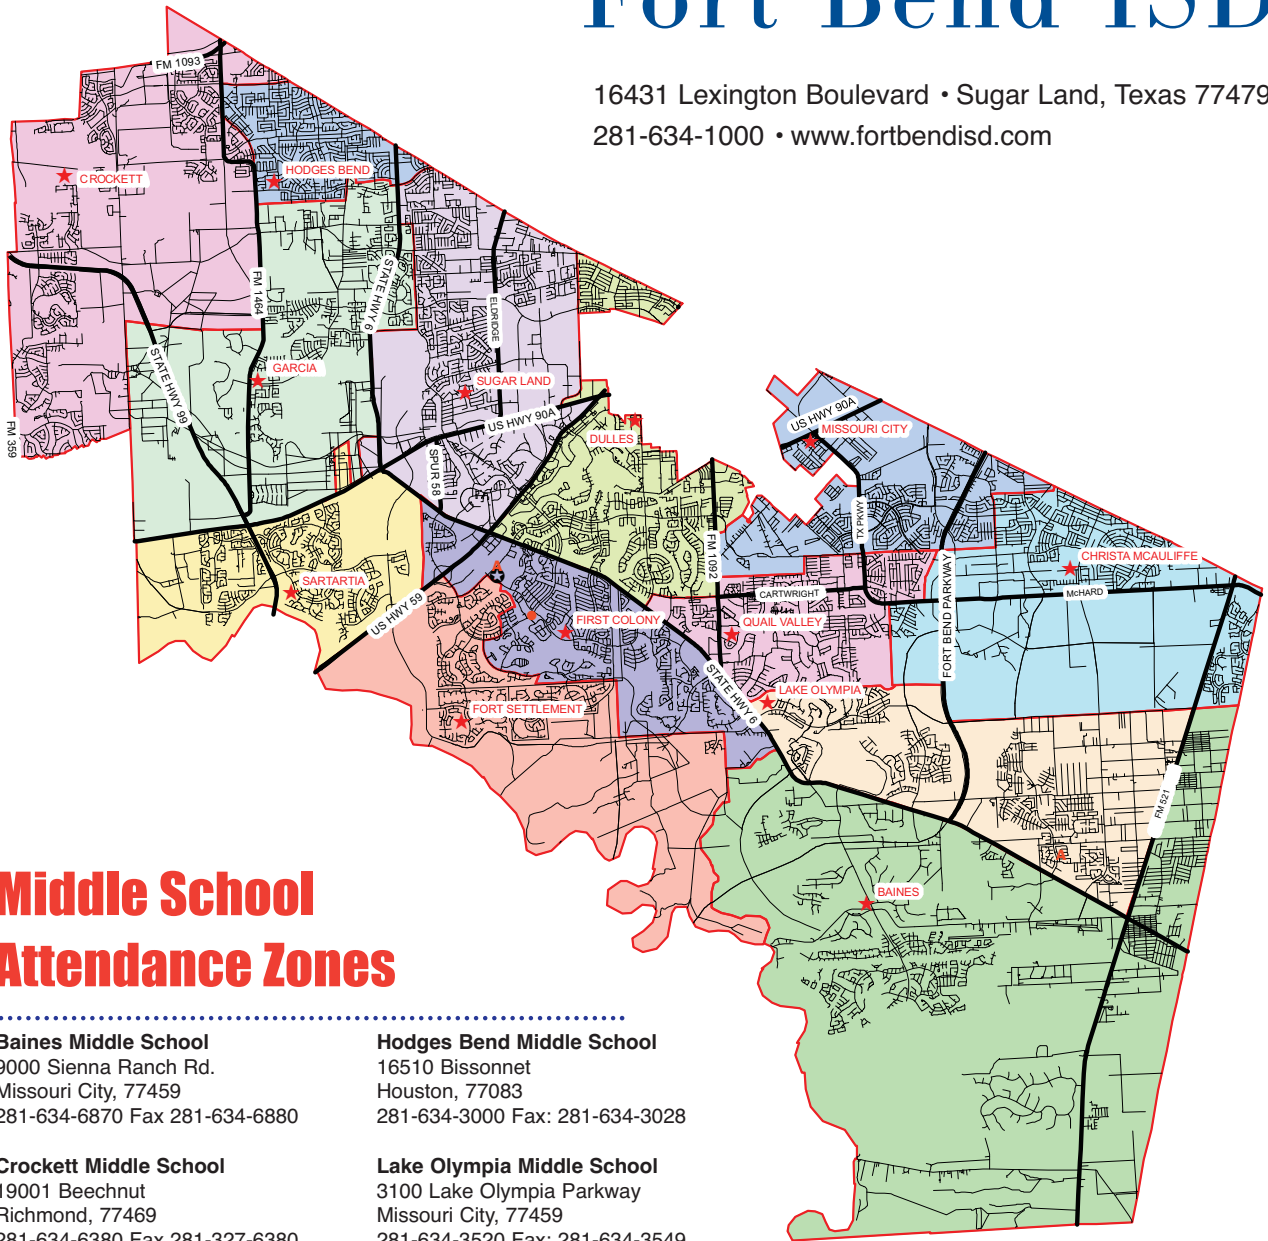

Fort Bend ISD

16431 Lexington Boulevard • Sugar Land, Texas 77479
281-634-1000 • www.fortbendisd.com

Middle School Attendance Zones

Baines Middle School
9000 Sienna Ranch Rd.
Missouri City, 77459
281-634-6870 Fax 281-634-6880