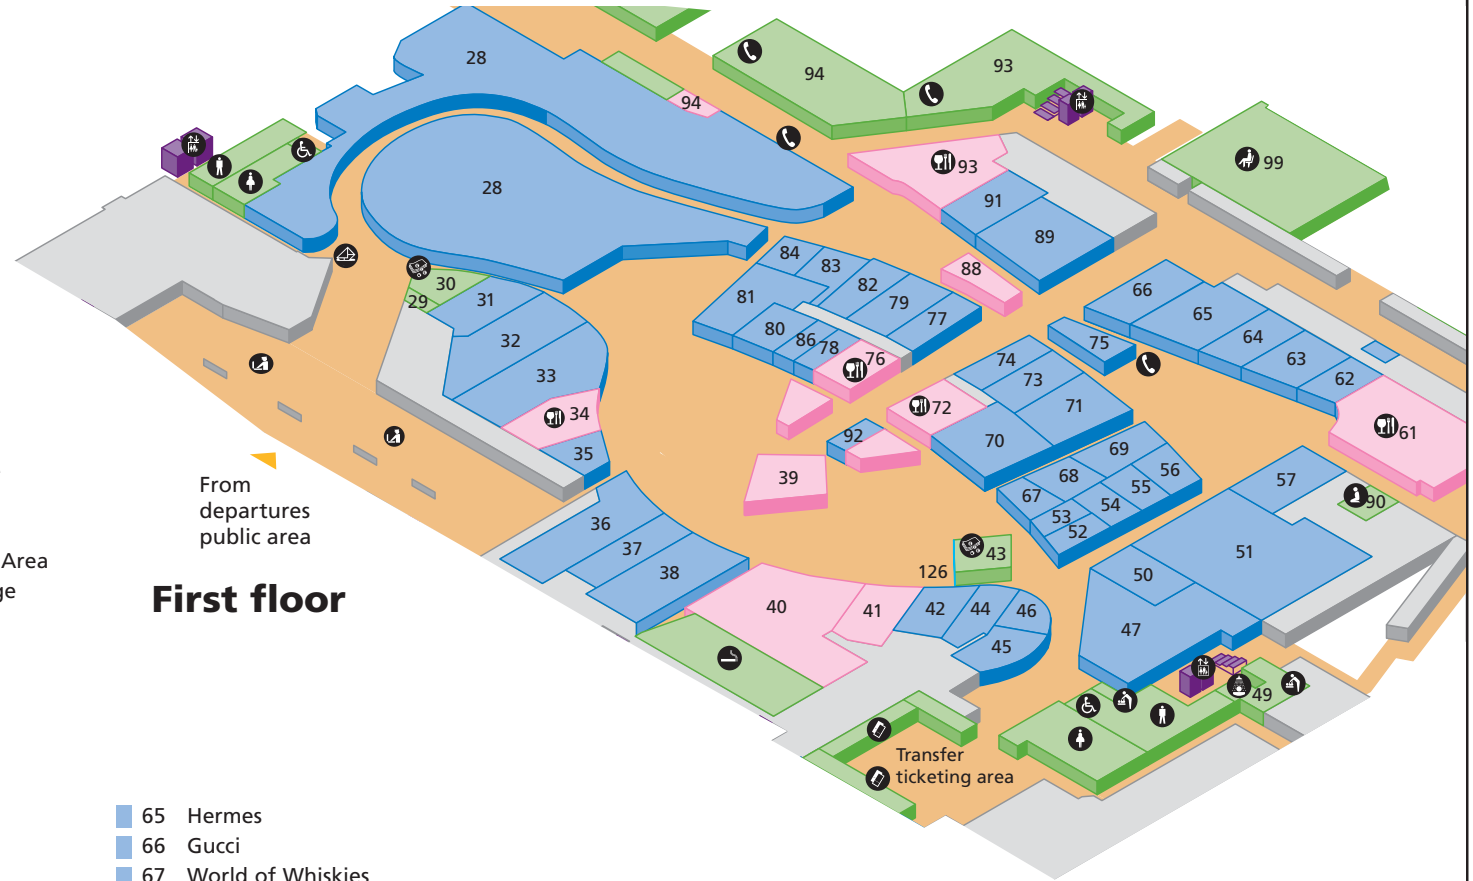

# Terminal 3 - Departures (passenger area)

- Public areas
- Passenger areas

## Shopping & restaurants

- 28 World Duty Free (inc. Swatch)
- 31 Nike
- 32 Reiss
- 33 World News
- 34 Eat
- 35 Sunglass Hut
- 36 Dixons
- 37 Virgin Megastore
- 38 Boots
- 39 Starbucks
- 40 O'Neill's
- 41 New catering facility (opens summer 2007)
- 42 Glorious Britain
- 44 Hamleys
- 45 World News
- 46 Chocolate Box
- 47 World Duty Free
- 50 Mulberry
- 51 Harrods
- 52 Mont Blanc
- 53 Versace
- 54 Zegna
- 55 Cartier
- 56 Dunhill
- 57 Burberry
- 61 Chez Gerard
- 62 Smythson of Bond Street
- 63 Mappin & Webb
- 64 Salvatore Ferragamo
- 65 Hermes
- 66 Gucci
- 67 World of Whiskies
- 68 Cigar House
- 69 David Clulow
- 70 Borders
- 71 Bally
- 72 Caffé Italia
- 73 Armani
- 74 Bvlgari
- 75 Caviar House and Prunier
- 76 Bagel Street
- 77 Dior
- 78 Harrods WAYIN
- 79 Paul Smith
- 80 Tie Rack
- 81 Kurt Geiger
- 82 Tods
- 83 Jo Malone
- 84 MAC
- 86 Tumi / Rolling Luggage
- 88 Caviar House and Prunier Seafood Bar
- 89 Chanel
- 91 Thomas Pink
- 92 Best of the Best
- 93 TGI Friday's
- 94 AMT Coffee