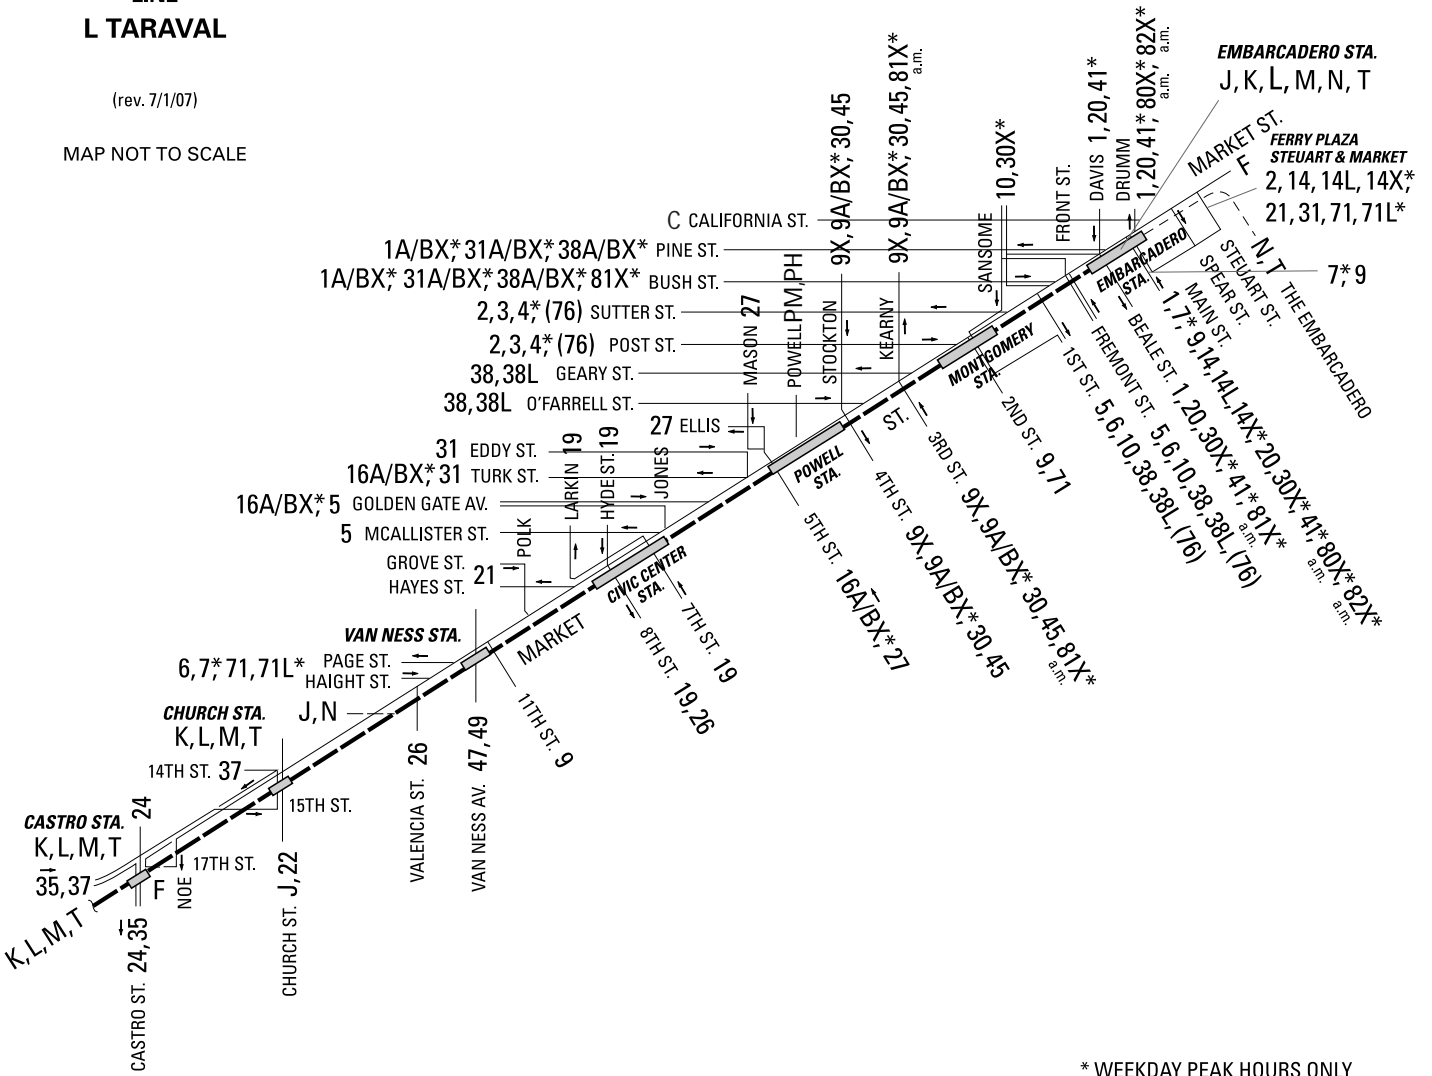

**LINE  
L TARAVAL**

(rev. 7/1/07)

MAP NOT TO SCALE

\* WEEKDAY PEAK HOURS ONLY  
(76) – SUNDAYS, HOLIDAYS ONLY