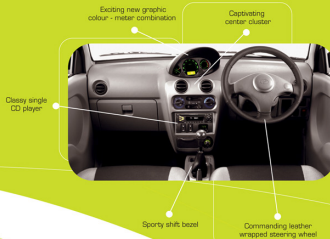

Classy single CD player*

Captivating center cluster

Sporty shift base!

Commanding leather wrapped steering wheel