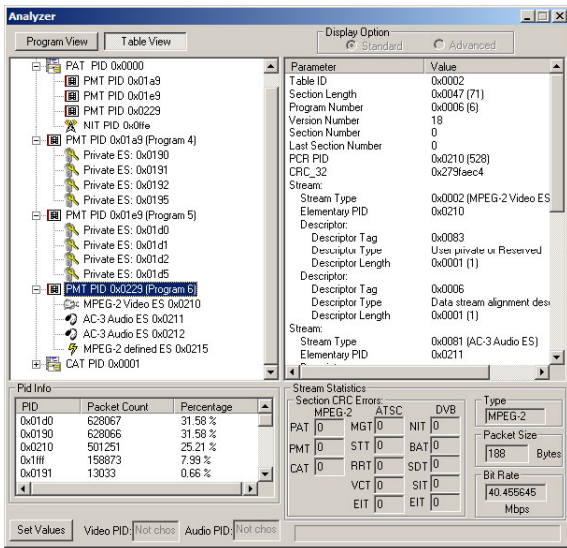

Analyzer GUI – table view