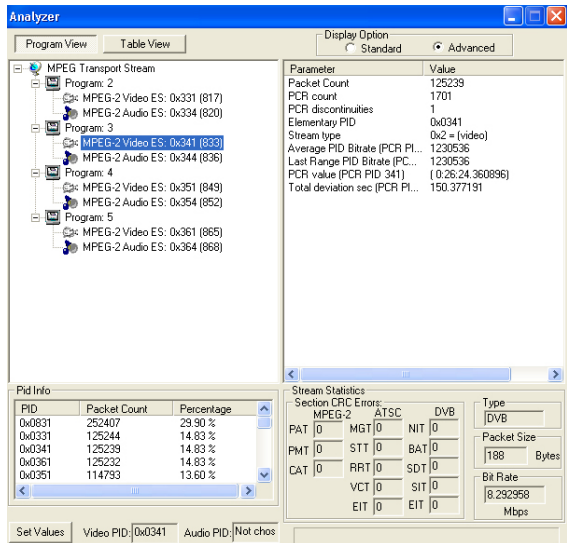

Analyzer GUI – program view

Specifications

Standard System

- 1 RU 19" Industrial Computer (Black) with rails
- P4 Motherboard with 100/1000 BT
- 256 MB Ram 16MB Video 48x CD/DVB
- 120 GB - ATA HD
- Windows XP

High Availability System

- 1 RU 19" in Dell PowerEdge 750 P4 Motherboard with 100/1000 Gig E 512 MB Ram
- 32 MB video
- 48x CD/DVB ROM
- 240 GB - ATA HD
- Windows XP including various Dell on-site service plans
- Optional Hot Swap HD+

Ordering Information

1. T-Streamer/ASI
     - Standard T-Streamer/ASI in 1RU 19" rack with 120 GB HD
   - Extended T-Streamer/ASI/EXT W
     - Extended warranty for two years with Express Drive Exchange
   - T-Streamer/ASI/HA/XX
     - High Availability T-Streamer/ASI with Dell PowerEdge Server 240 GB HD in 19" 1RU rack
     - 24/7 phone and online support from Dell, OR
     - 24/7 phone and online support plus same day (4 hour) on-site service from Dell
   - T-Streamer/ASI/SP
     - T-Streamer/ASI in a slim portable case
   - T-Streamer/ASI/LB
     - T-Streamer/ASI in a "Lunchbox" instrument case
2. **NOTE:** No keyboard, mouse, or monitors are shipped with any T-Streamer/ASI.

© 2006 Computer Modules, Inc. DVEO, T-Streamer, DVB Master, and StreamValve III are trademarks of Computer Modules, Inc. All other trademarks and registered trademarks are the properties of their respective owners. All rights reserved. Specifications are subject to change without notice.

11409 West Bernardo Court
San Diego, CA 92127

Tel: (858) 613-1818 Fax: 858-613-1815

www.dveo.com