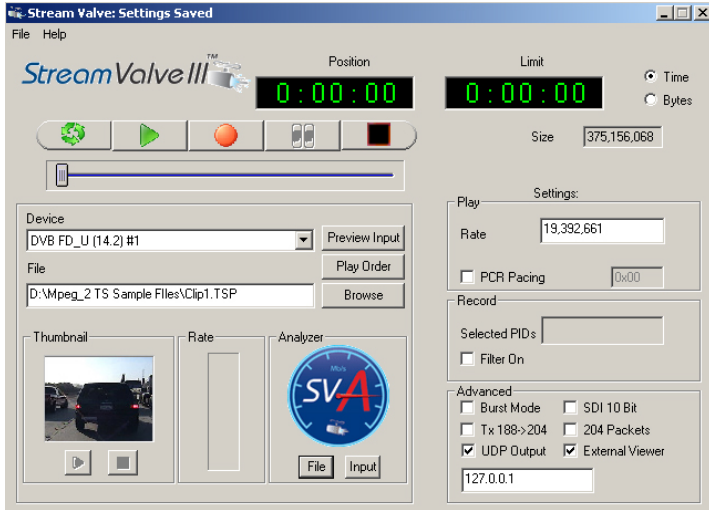

Screen Shots

Main GUI with viewer