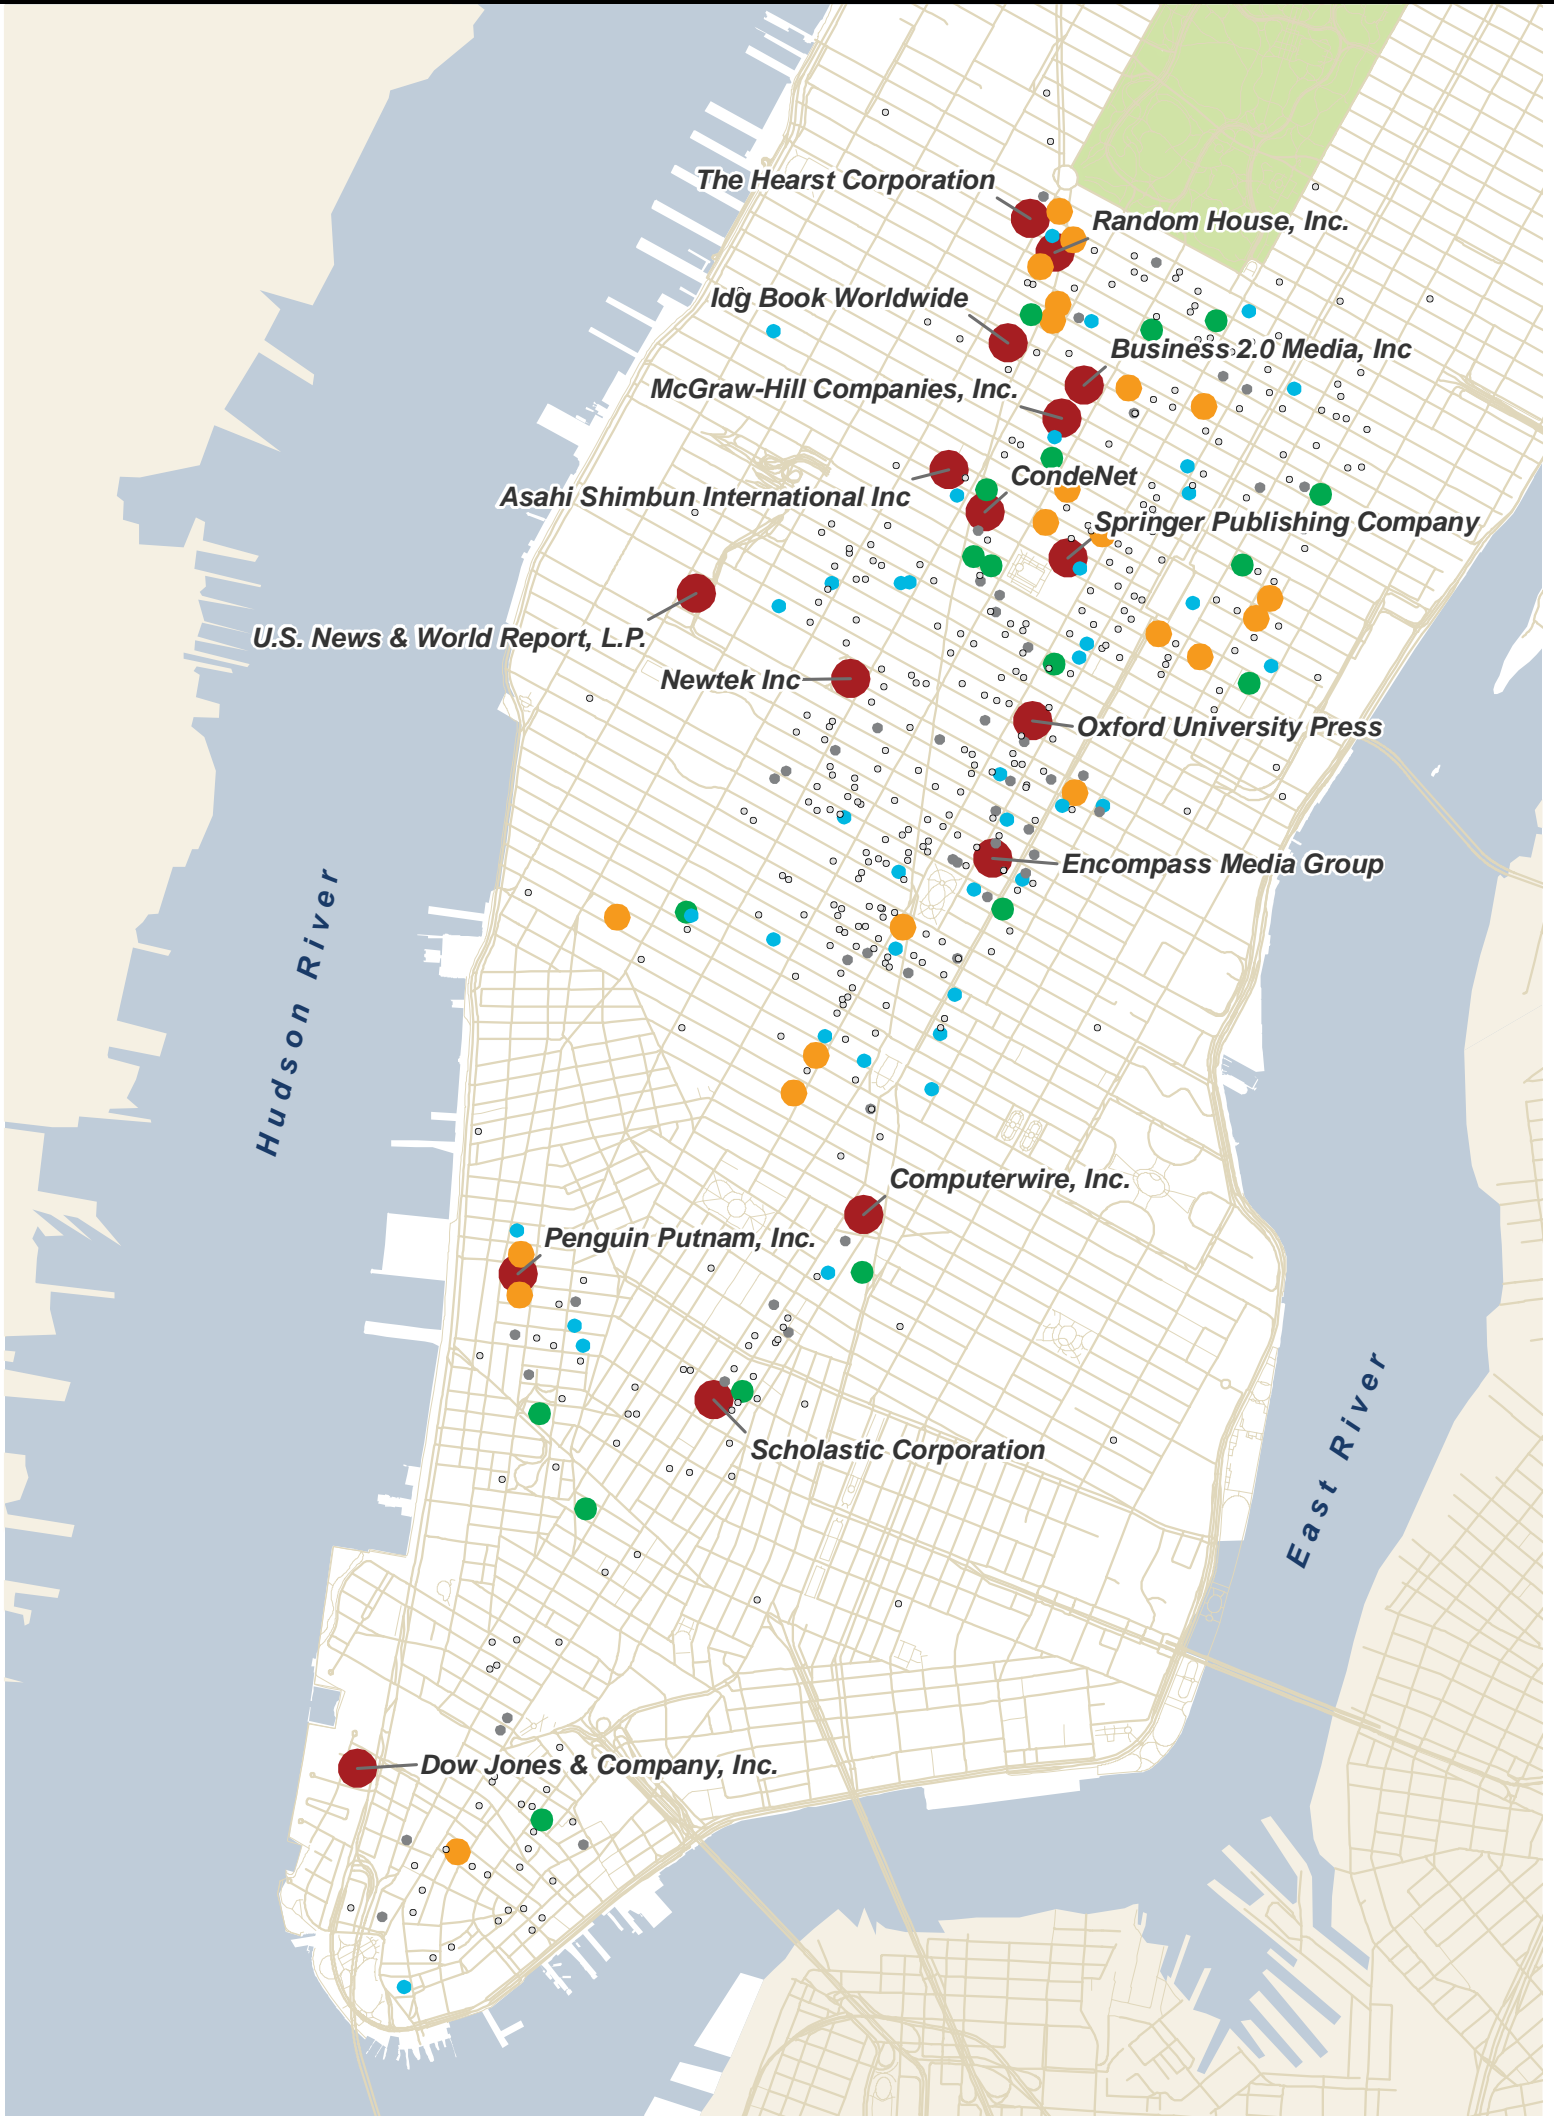

PUBLISHING COMPANY LOCATIONS

Square footage (ft ²) per Address:	# of Leases:
◦ < 10,000 or No Data	367
• 10,000 - 25,000	57
• 25,000 - 50,000	39
• 50,000 - 100,000	19
• 100,000 - 250,000	22
• > 250,000	16

0 0.2 0.4 0.8 Miles