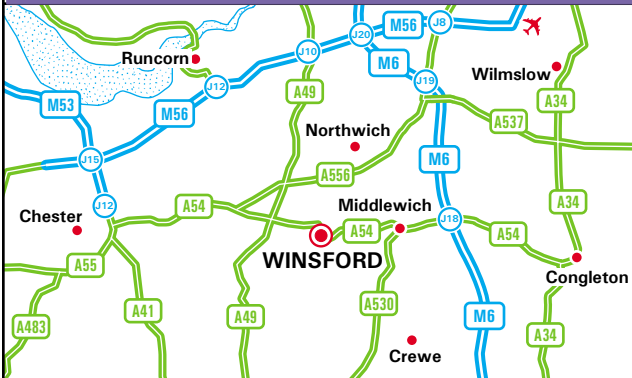

Cheshire Constabulary HQ
Clemonds Hey
Oakmere Road
Winsford - Cheshire CW7 2UA
Tel: 01244 350 000
www.cheshire.police.uk

From M6

Leave the M6 at junction 18 (signed Middlewich, Northwich & A54).
Join the A54, following signs for Winsford and continue on it for 7.5 miles, until the roundabout junction with Browning Way.
At the roundabout, take the third exit, remaining on the A54 (Oakmere Road and then turn left to the Police Headquarters (see inset).

From M56

Leave the M56 at junction 10 (signed Northwich, Warrington & A49).
Join the A49 south, and continue for 10.5 miles, until the junction with the A54.
Turn left onto the A54, following signs for Winsford and continue for 3.6 miles.
Turn right to the Police Headquarters (see inset).

From M62

Leave the M62 at junction 10 (signed Birmingham, & M6).
Join the M6, heading south and continue for 19 miles until junction 18.
Follow directions above "From M6"

By Train

The nearest train station is Winsford, which is served by trains from Crewe, Liverpool and Manchester.
Taxis are available at the station.
For further information about train times and fares, please telephone National Rail Enquiries Line on 08457 48 49 50.