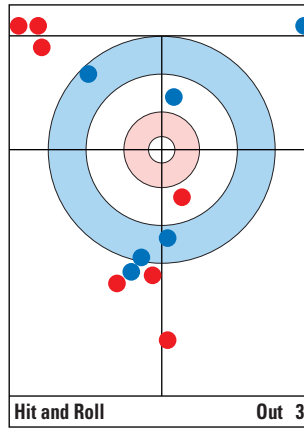

Médaille de bronze / Bronze Medal

Score de partie / Game Score

Team	Toss	1	2	3	4	5	6	7	8	9	10	Total
USA	*	0	0	0	0	0	3	0	1	0	X	4
NOR		0	1	1	1	3	0	2	0	1	X	9

Coup le plus important / Most Important Shot
7e Manche 14e Coup / End 7 Shot 14

● USA ● NOR

Avant / Before