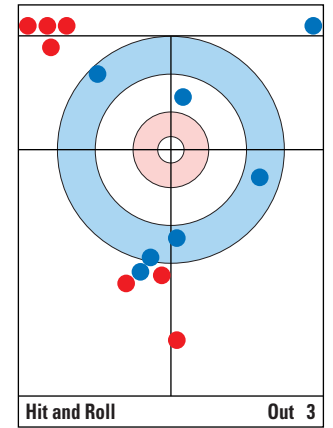

Après / After