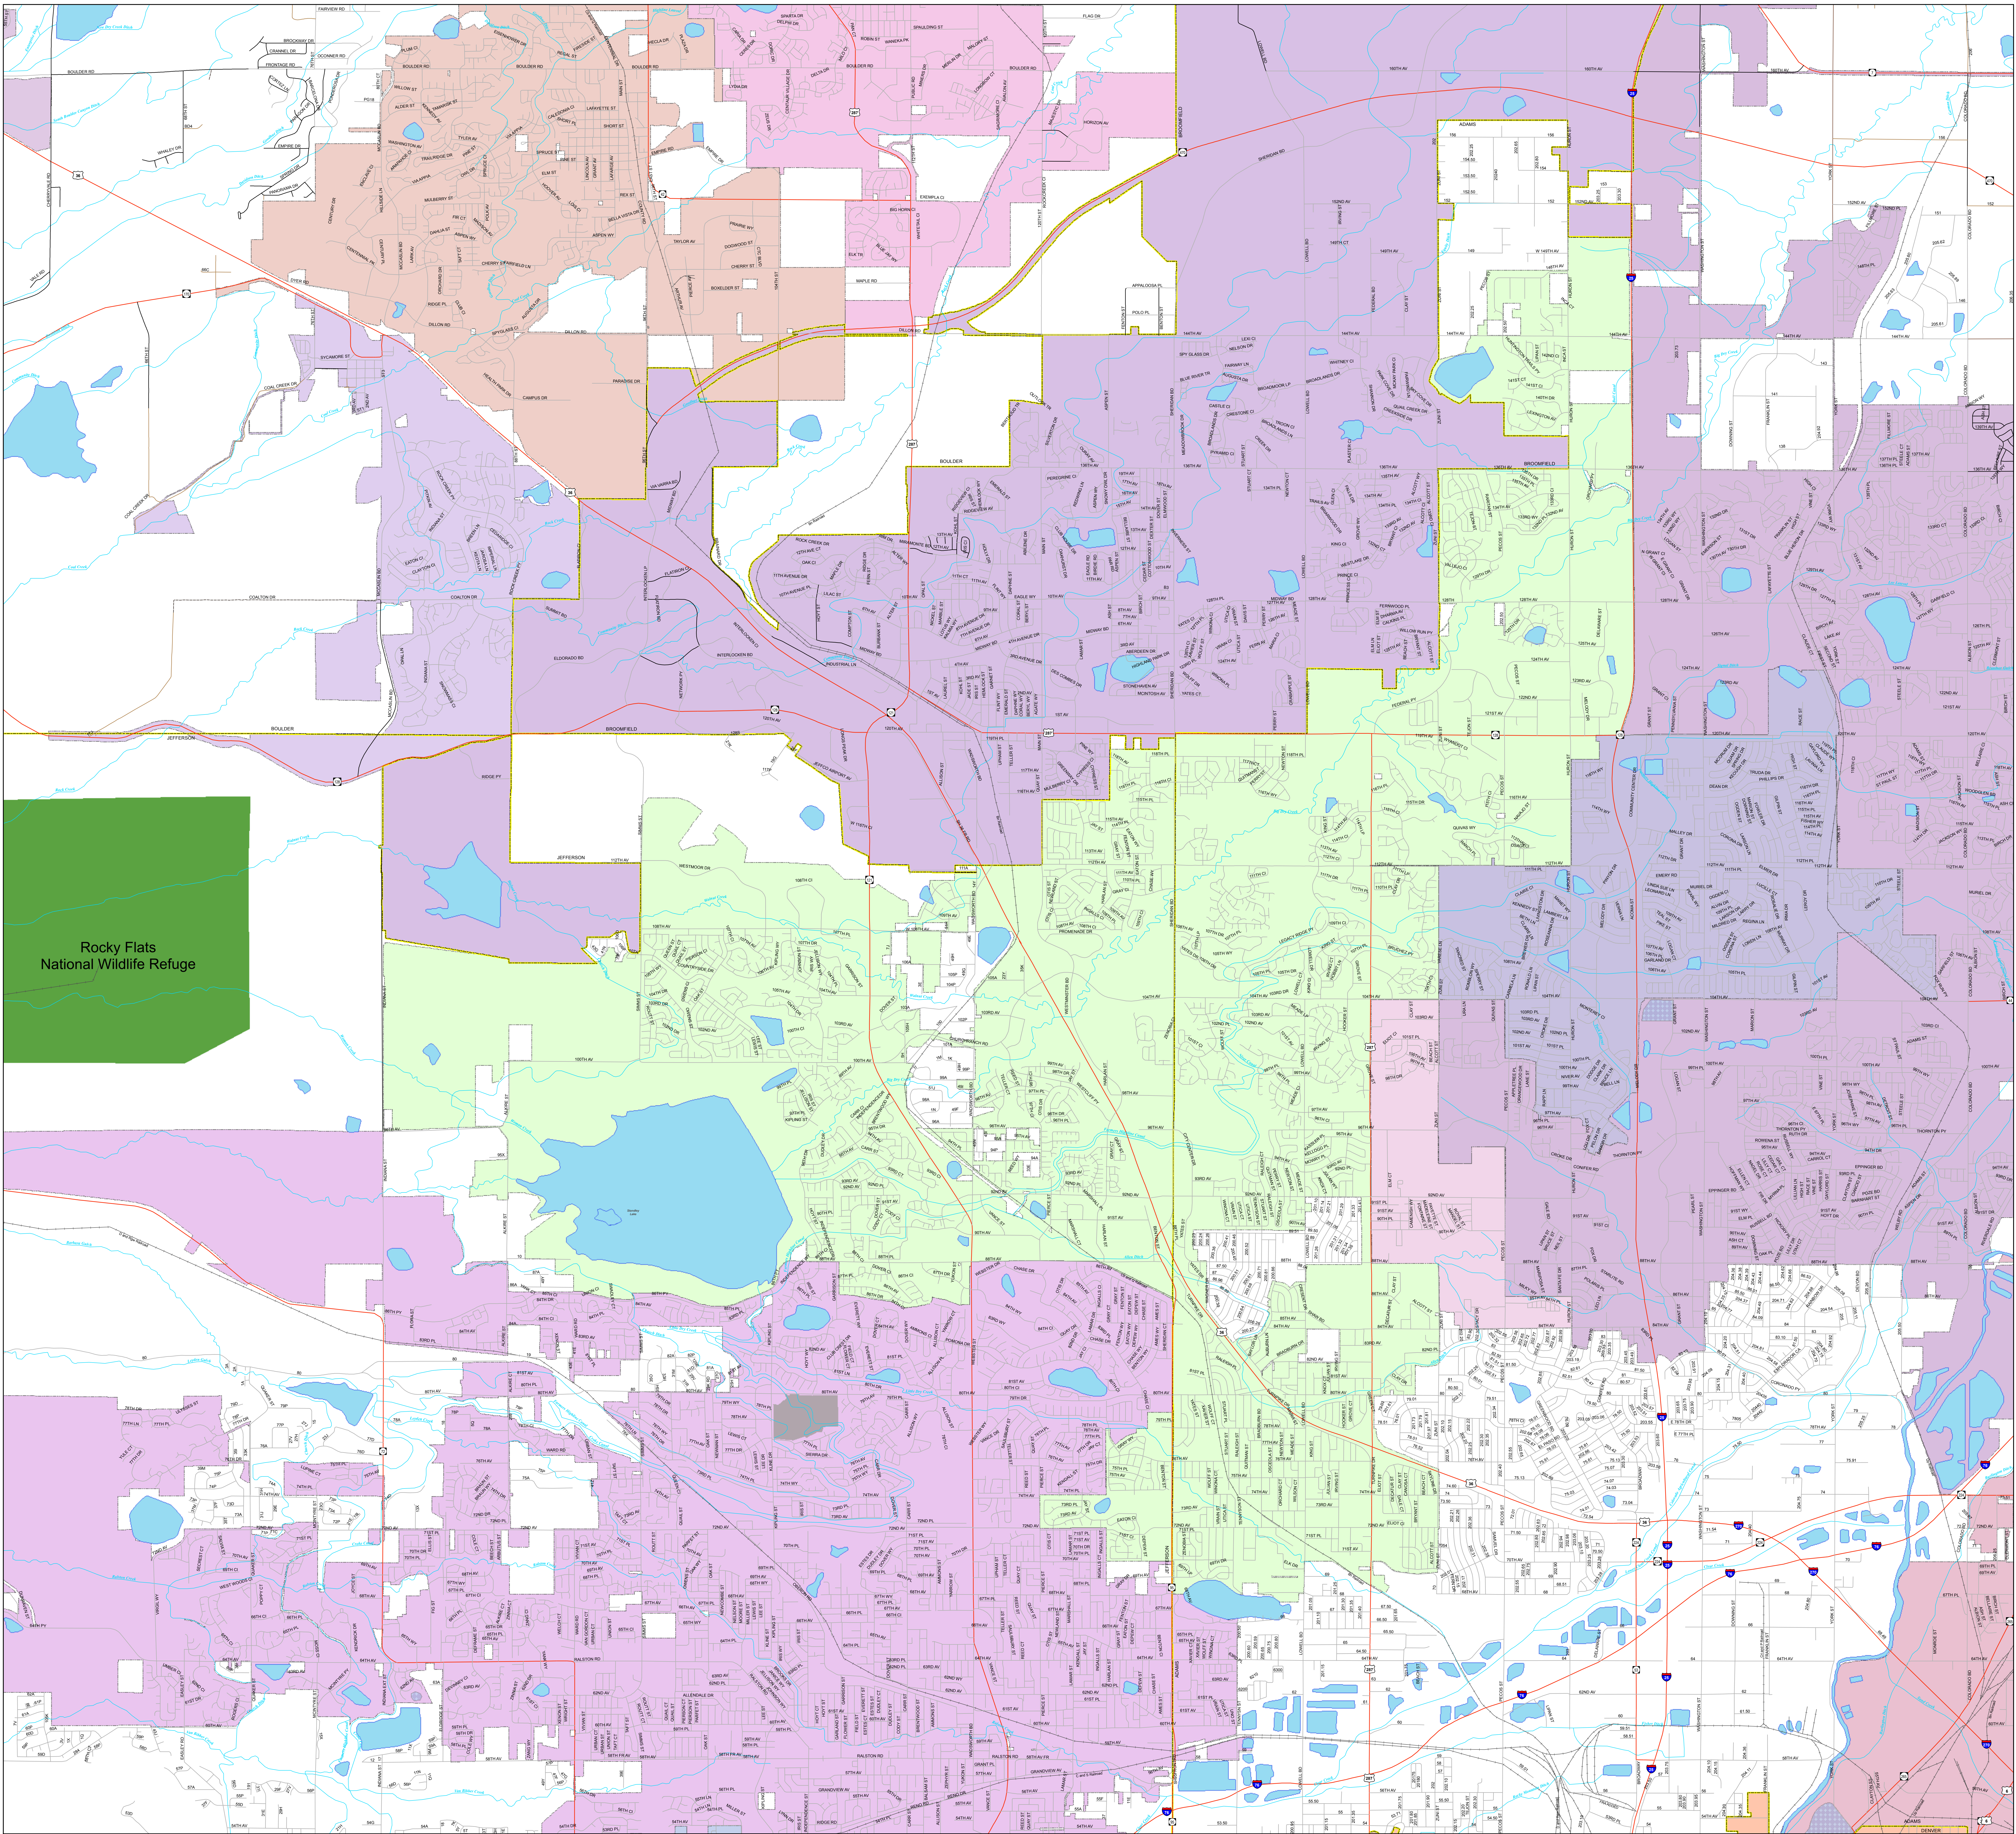

Westminster

Adams Jefferson

Legend

Highways	Railroads	Lakes	Wilderness Area/Wildlife Area
Paved	Rivers/Streams	State Lands - Bureau of Land Management	National Parks
Bladed	City Limits (various colors)	State Lands	Indian Reservations
Gravel	County Lines	Forests and Parks	Military Bases
Congested	Cemetery