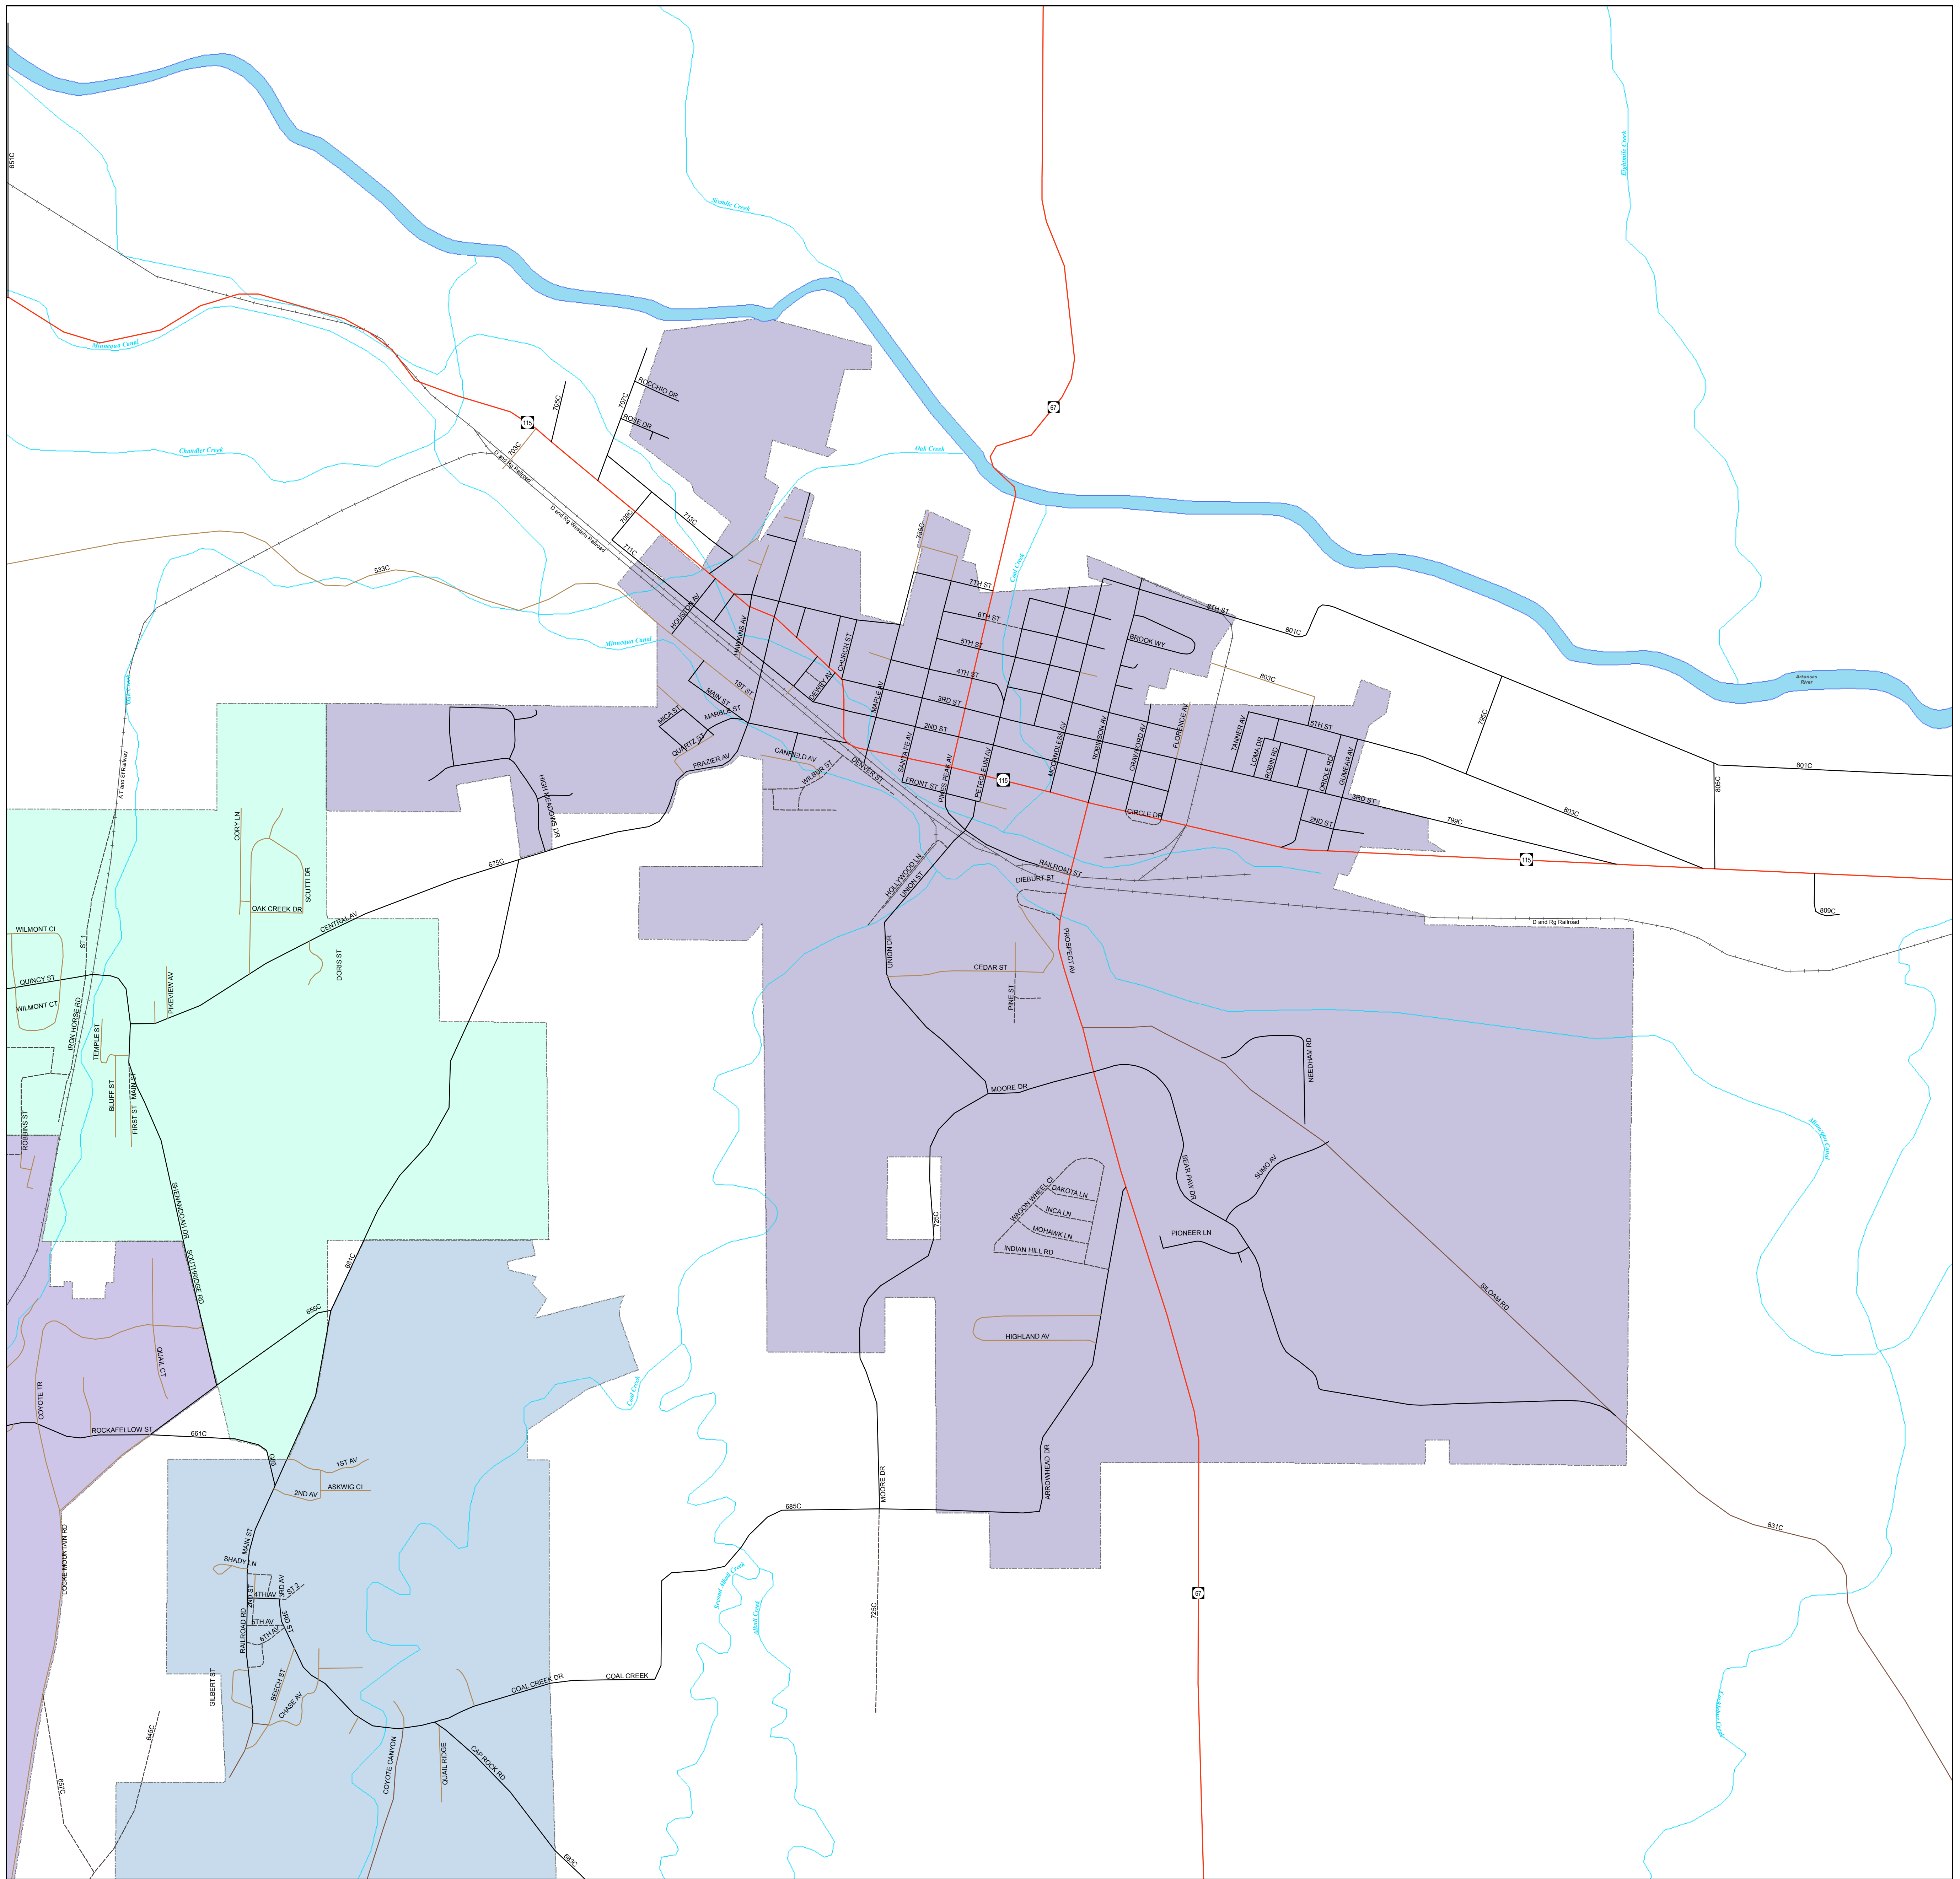

Florence Fremont

Legend			
Highways	Railroads	Lakes	Wilderness Area/Wildlife Area
Paved	Rivers/Streams	Public Lands - Bureau of Land Management	National Parks
Bladed	City Limits (various colors)	State Lands	Indian Reservations
Gravel	County Lines	Forests and Parks	Military Bases
Congested	Cemetery		

The information contained in this map is based on the most currently available data and has been checked for accuracy. CDOT does not guarantee the accuracy of any information presented, is not liable in any respect for any errors or omissions, and is not responsible for determining "fitness for use".