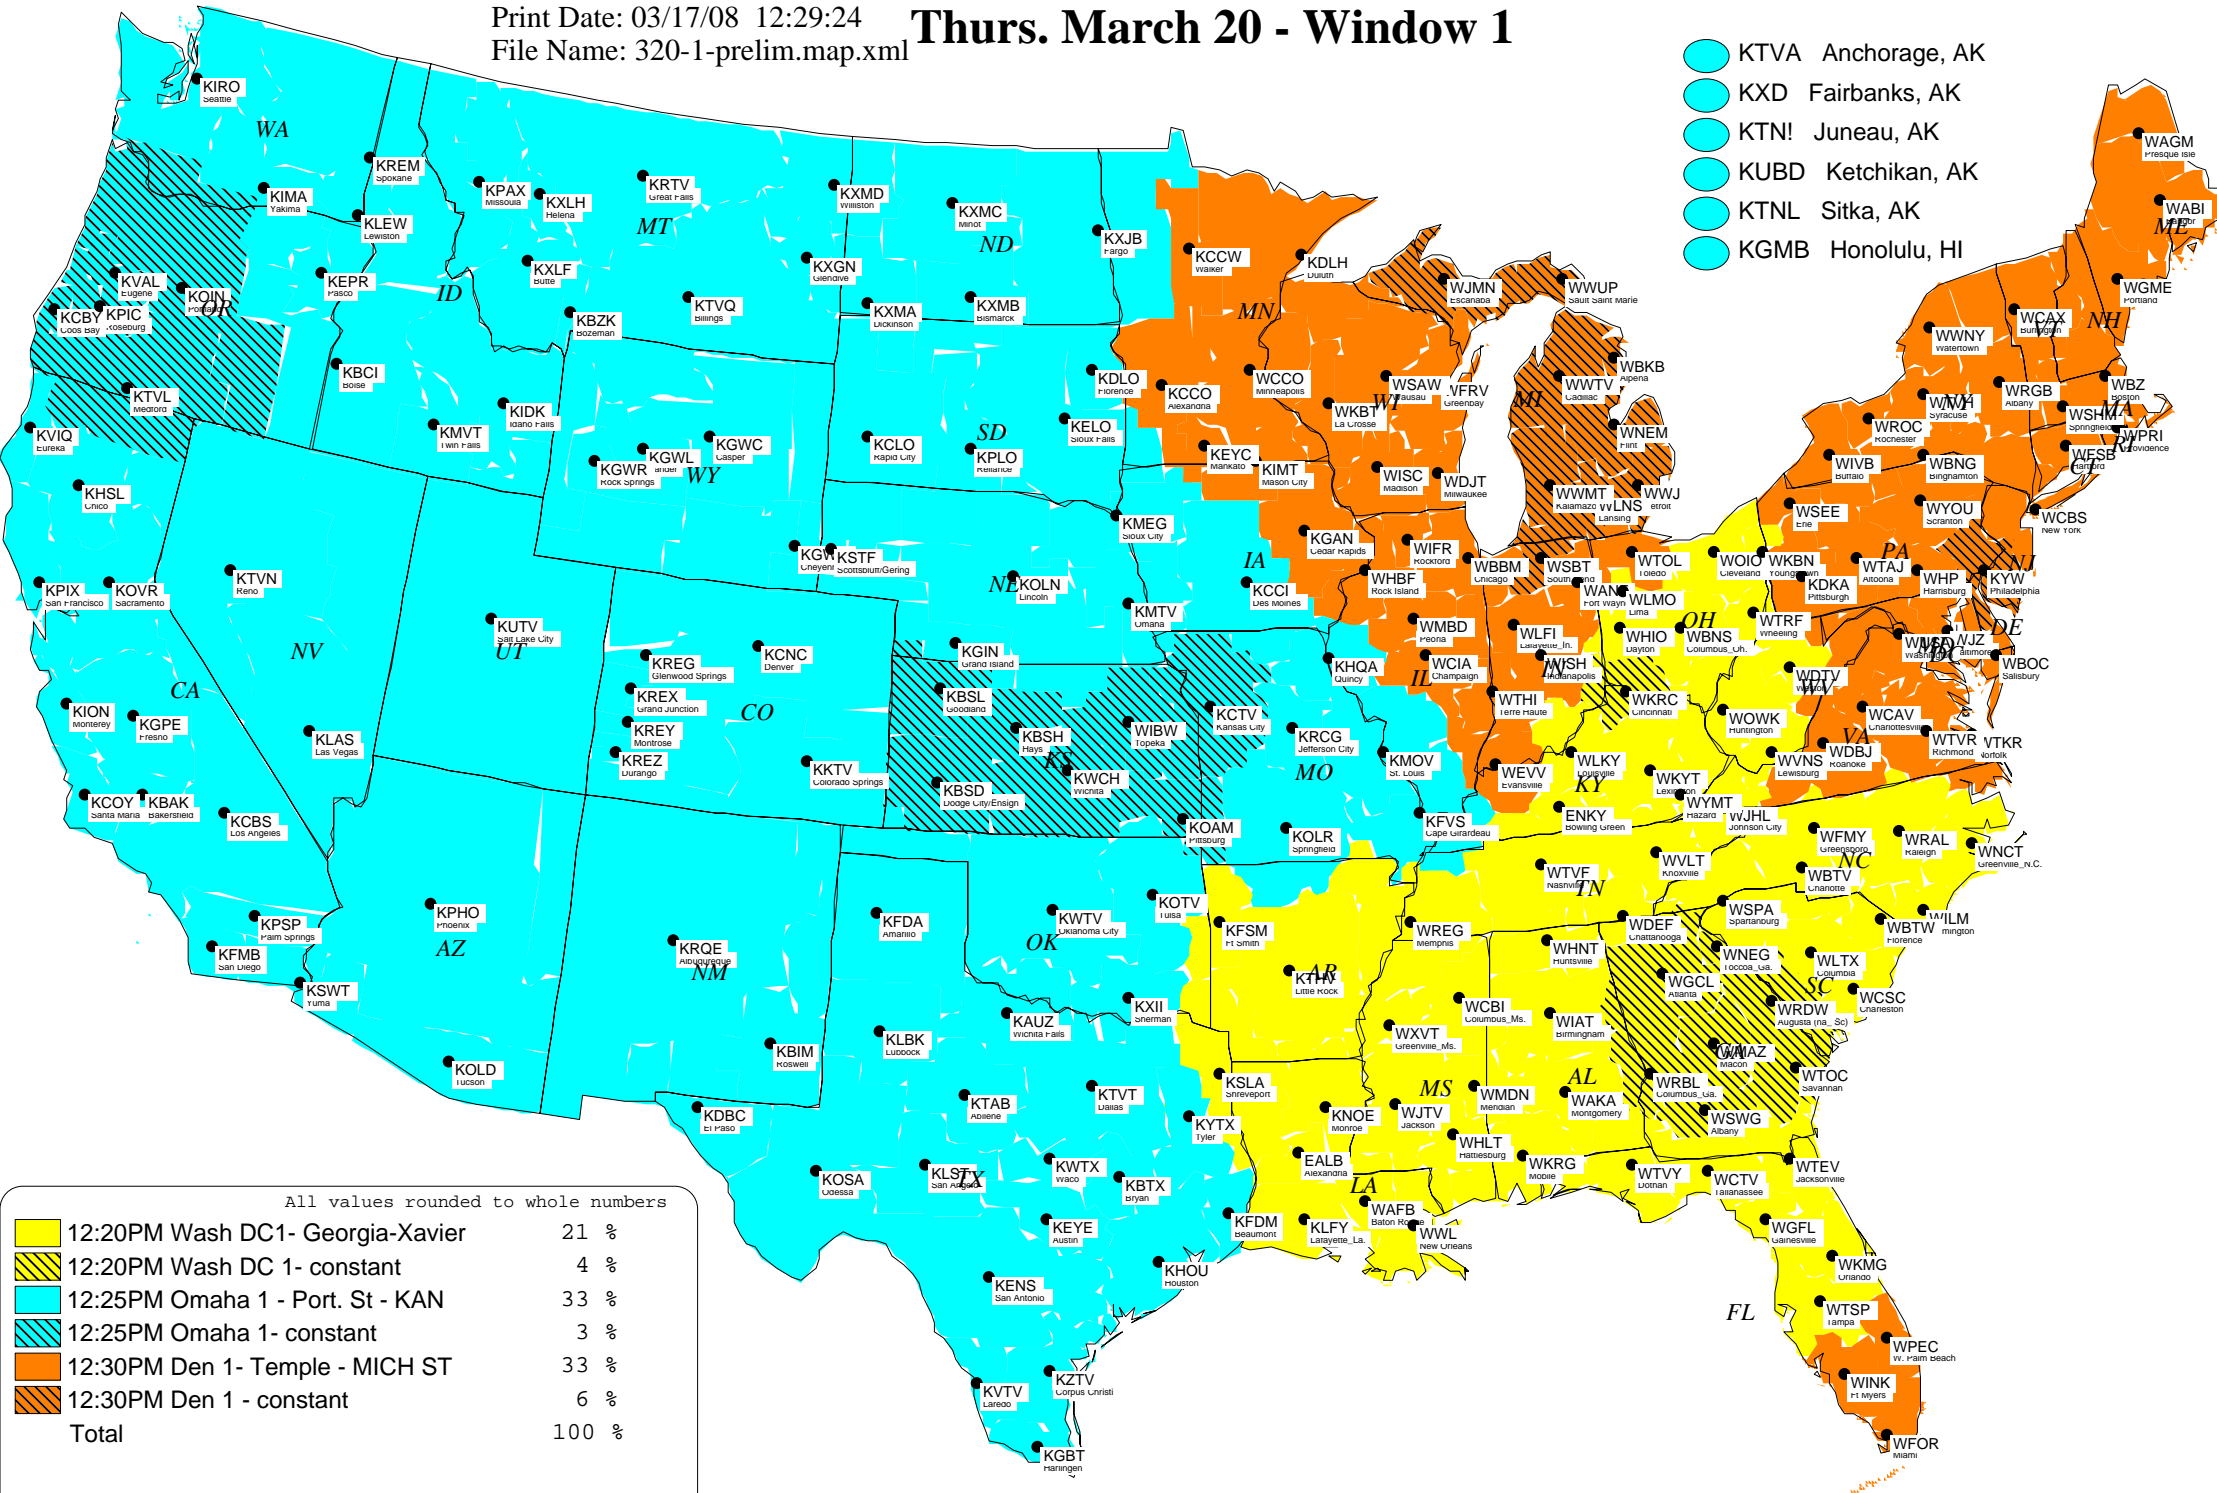

- KTVA Anchorage, AK
- KXD Fairbanks, AK
- KTN! Juneau, AK
- KUBD Ketchikan, AK
- KTNL Sitka, AK
- KGMB Honolulu, HI

2008 NCAA Tournament
 Thursday, March 20 - Window 1

Washington, D.C. I (HD) - 12:20 PM
 Georgia v. Xavier - 25%
 Flex: 21%
 Constant: State of GA,
 WKRC/Cincinnati [4%]
 Bolerjack/Wenzel/Frank/Svensden
 (YELLOW)

Omaha I (HD) - 12:25 PM
 Portland St. v. Kansas - 36%
 Flex: 33%
 Constant: State of OR, KS,
 KCTV/Kansas City [3%]
 Harlan/Bonner/Silver/Goldberg
 (BLUE)

Denver I (HD) - 12:30 PM
 Temple v. Michigan State - 39%
 Flex: 33%
 Constant: State of MI, WSBT/S. Bend,
 KYW/Philadelphia [6%]
 Johnson/Elmore/Scheer/Grant/Cornell
 (ORANGE)

All values rounded to whole numbers

	12:20PM Wash DC1- Georgia-Xavier	21 %
	12:20PM Wash DC 1- constant	4 %
	12:25PM Omaha 1 - Port. St - KAN	33 %
	12:25PM Omaha 1- constant	3 %
	12:30PM Den 1- Temple - MICH ST	33 %
	12:30PM Den 1 - constant	6 %
	Total	100 %