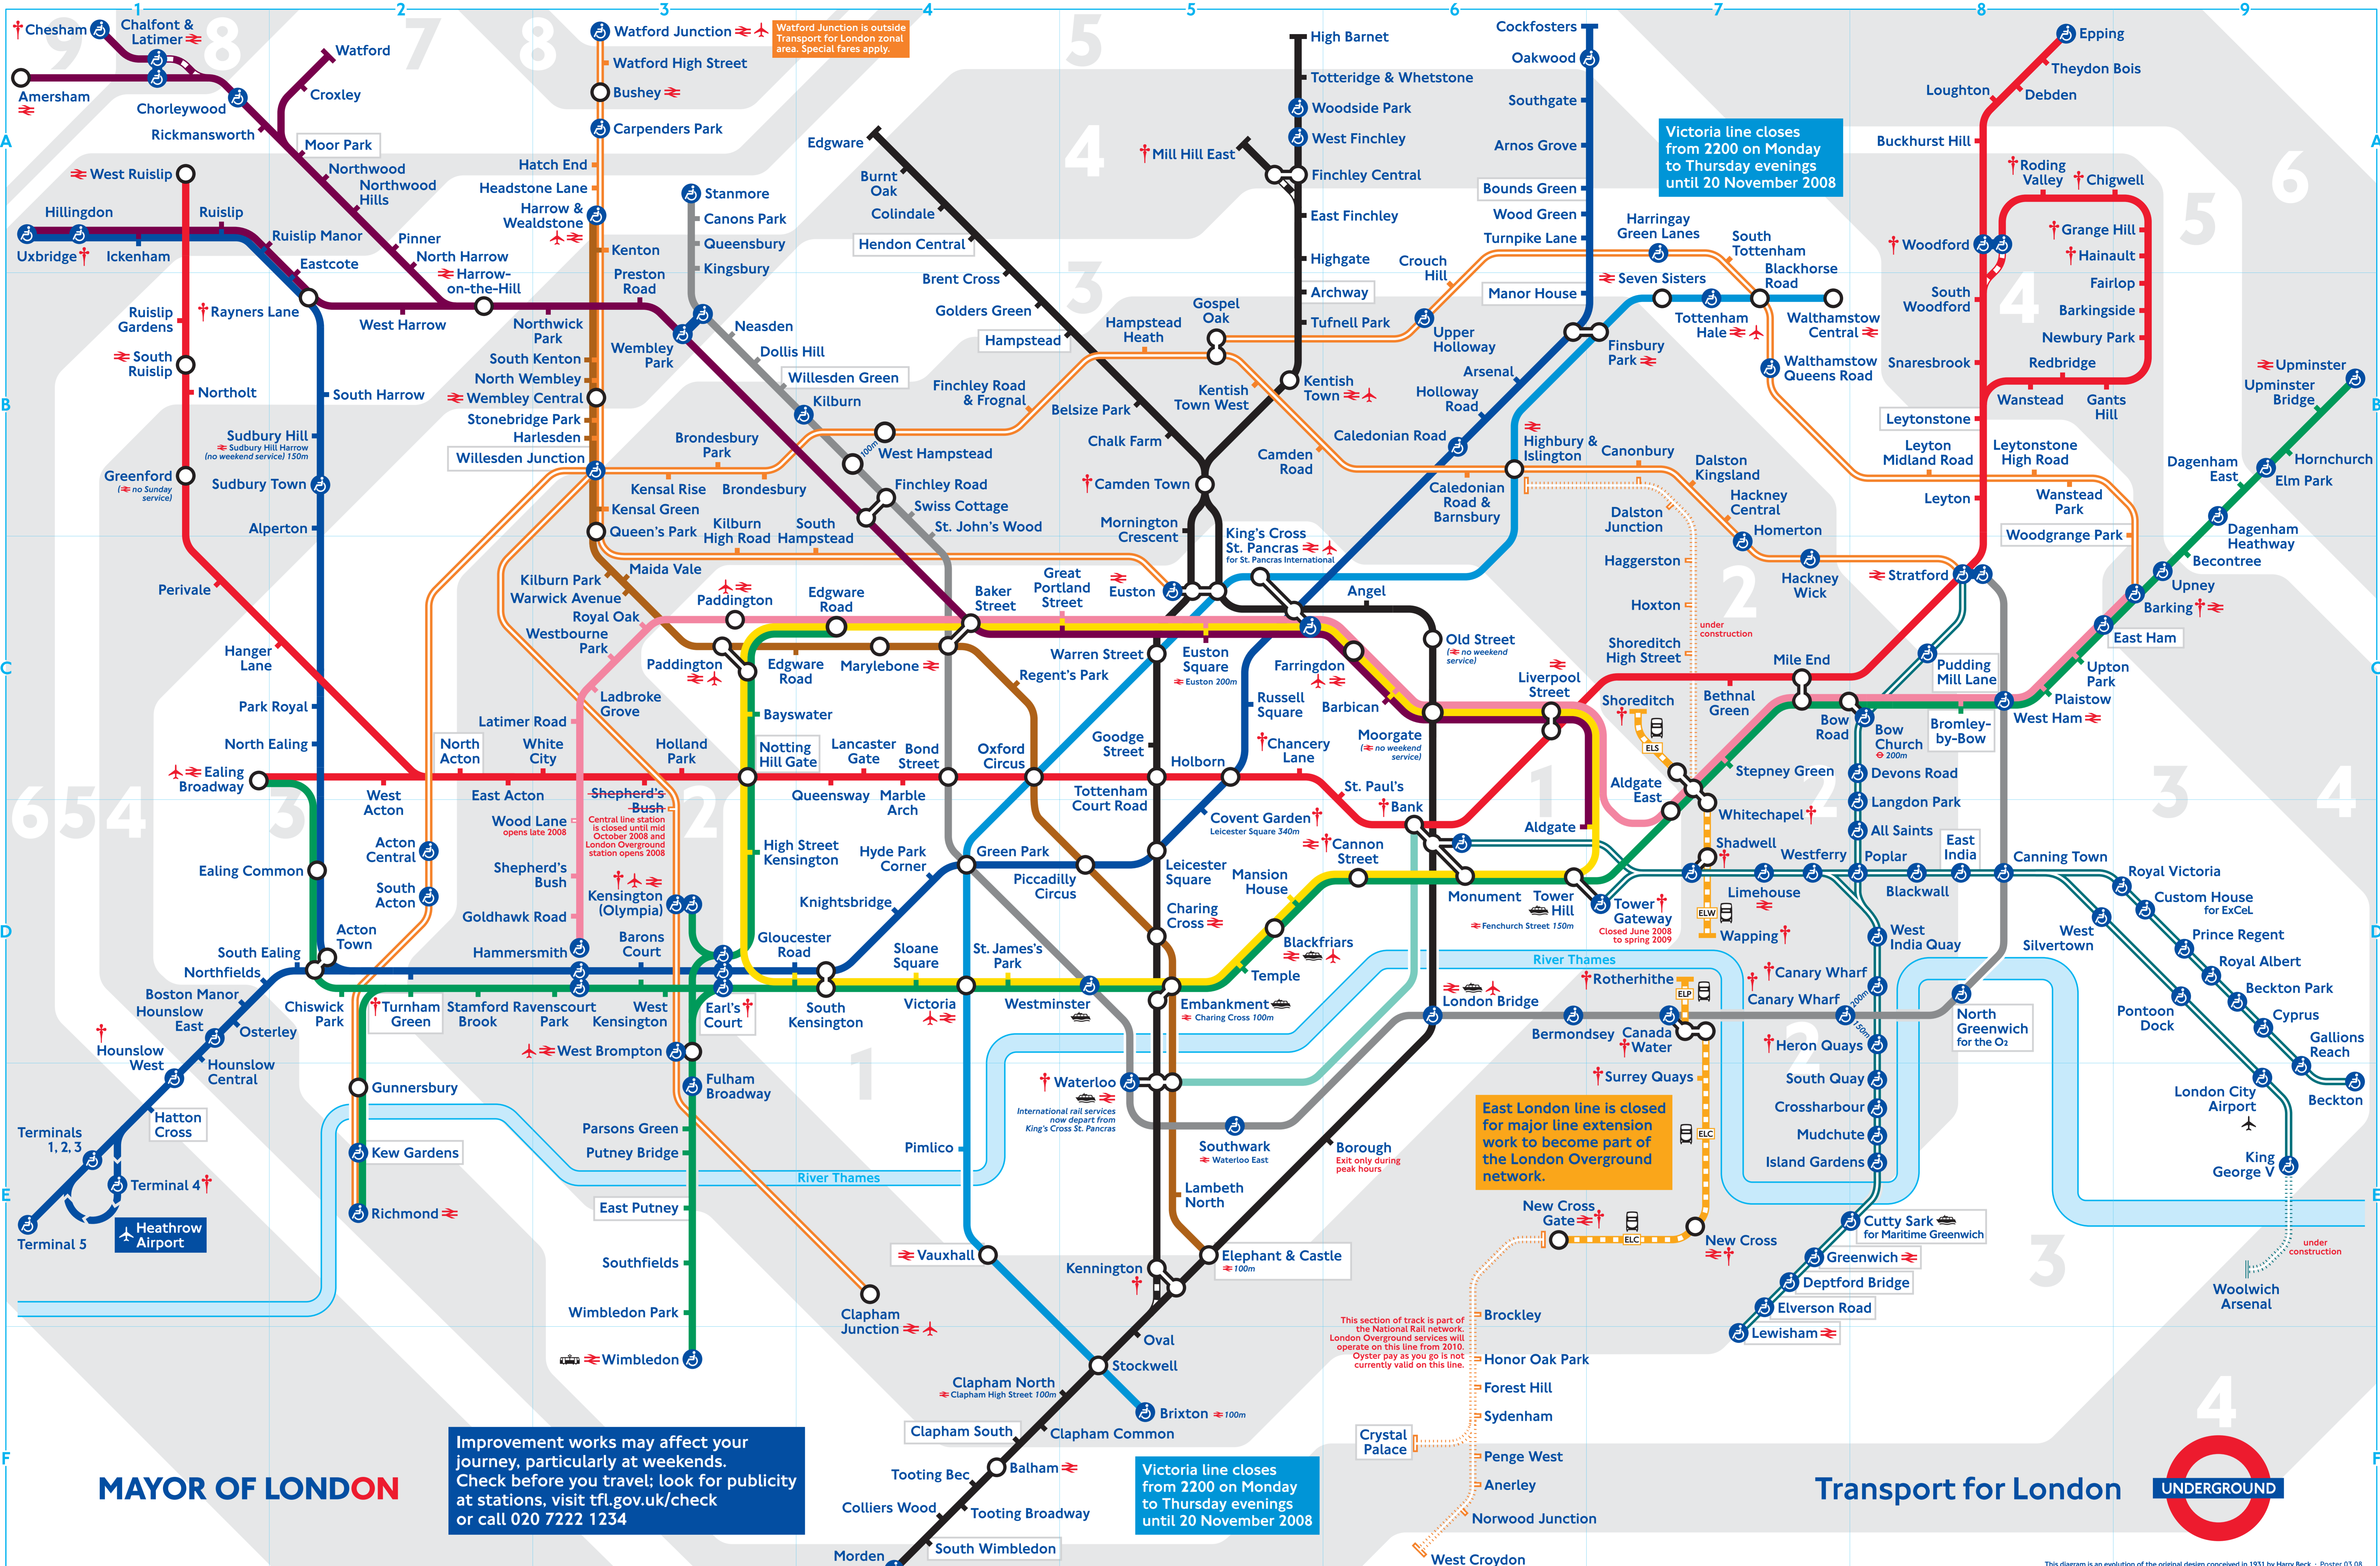

Tube map

- Bakerloo
- Central
- Restricted service
- Circle
- District
- Hammersmith & City
- Jubilee
- Metropolitan
- Restricted service
- Northern
- Restricted service
- Piccadilly
- Victoria
- Waterloo & City
- London Overground
- DLR
- Under construction
- Replacement bus service

- Interchange stations
- Step-free access from the platform to the street
- Connections with National Rail
- Check before you travel. See index below
- Connections with riverboat services
- Connection with Tramlink
- Location of Airport
- Interchange with National Rail services to airport
- Replacement bus services
- Bicycle parking
- Car parks
- Toilets on site/nearby
- Travel Information Centres

- 9 Station in Zone 9
- 8 Station in Zone 8
- 7 Station in Zone 7
- 6 Station in Zone 6
- 5 Station in Zone 5
- 4 Station in Zone 4
- 3 Station in both zones
- 2 Station in Zone 2
- 1 Station in Zone 1

24 hour travel information
020 7222 1234

Website
tfl.gov.uk

Line	Station	Zone	Notes
A1	Amersham	9	
	Chalfont & Latimer	9	
	Chorleywood	9	
	Rickmansworth	9	
	Watford	9	
	Watford Junction	9	
	Watford High Street	9	
	Bushey	9	
	Carpenders Park	9	
	Wentwood	9	
A2	Watford Junction	9	
	Watford High Street	9	
	Bushey	9	
	Carpenders Park	9	
	Wentwood	9	
	Willesden Junction	8	
	Willesden Green	8	
	Willesden Central	8	
	Willesden Park	8	
	Willesden Road	8	
A3	Willesden Junction	8	
	Willesden Green	8	
	Willesden Central	8	
	Willesden Park	8	
	Willesden Road	8	
	Willesden Green	8	
	Willesden Central	8	
	Willesden Park	8	
	Willesden Road	8	
	Willesden Green	8	