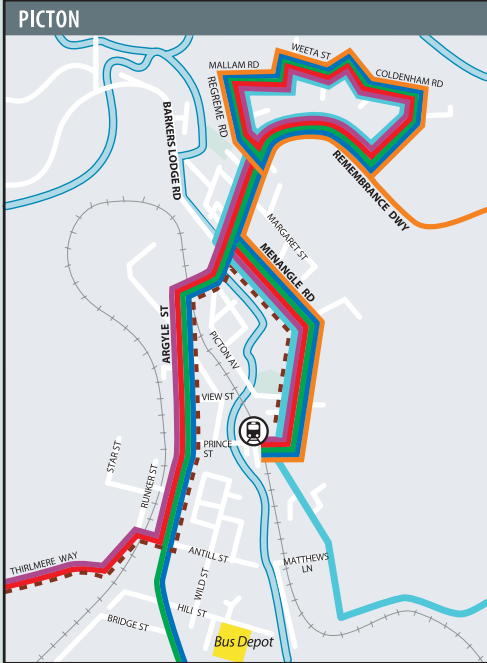

PICTON DISTRICT MAP

- **Route 900** Narellan & Campbelltown to Picton
- **Route 901** Wilton/Douglas Park to Picton
- **Route 911** Yanderra/Bargo to Picton (via Rmbrance Dr)
- **Route 912** Yanderra/Bargo to Picton (via Thirlmere)
- **Route 913** Buxton/Couridjah to Picton (via Tahmoor)
- **Route 914** Buxton/Couridjah to Picton (via Thirlmere)
- **Loopline Bus** Picton to Mittagong