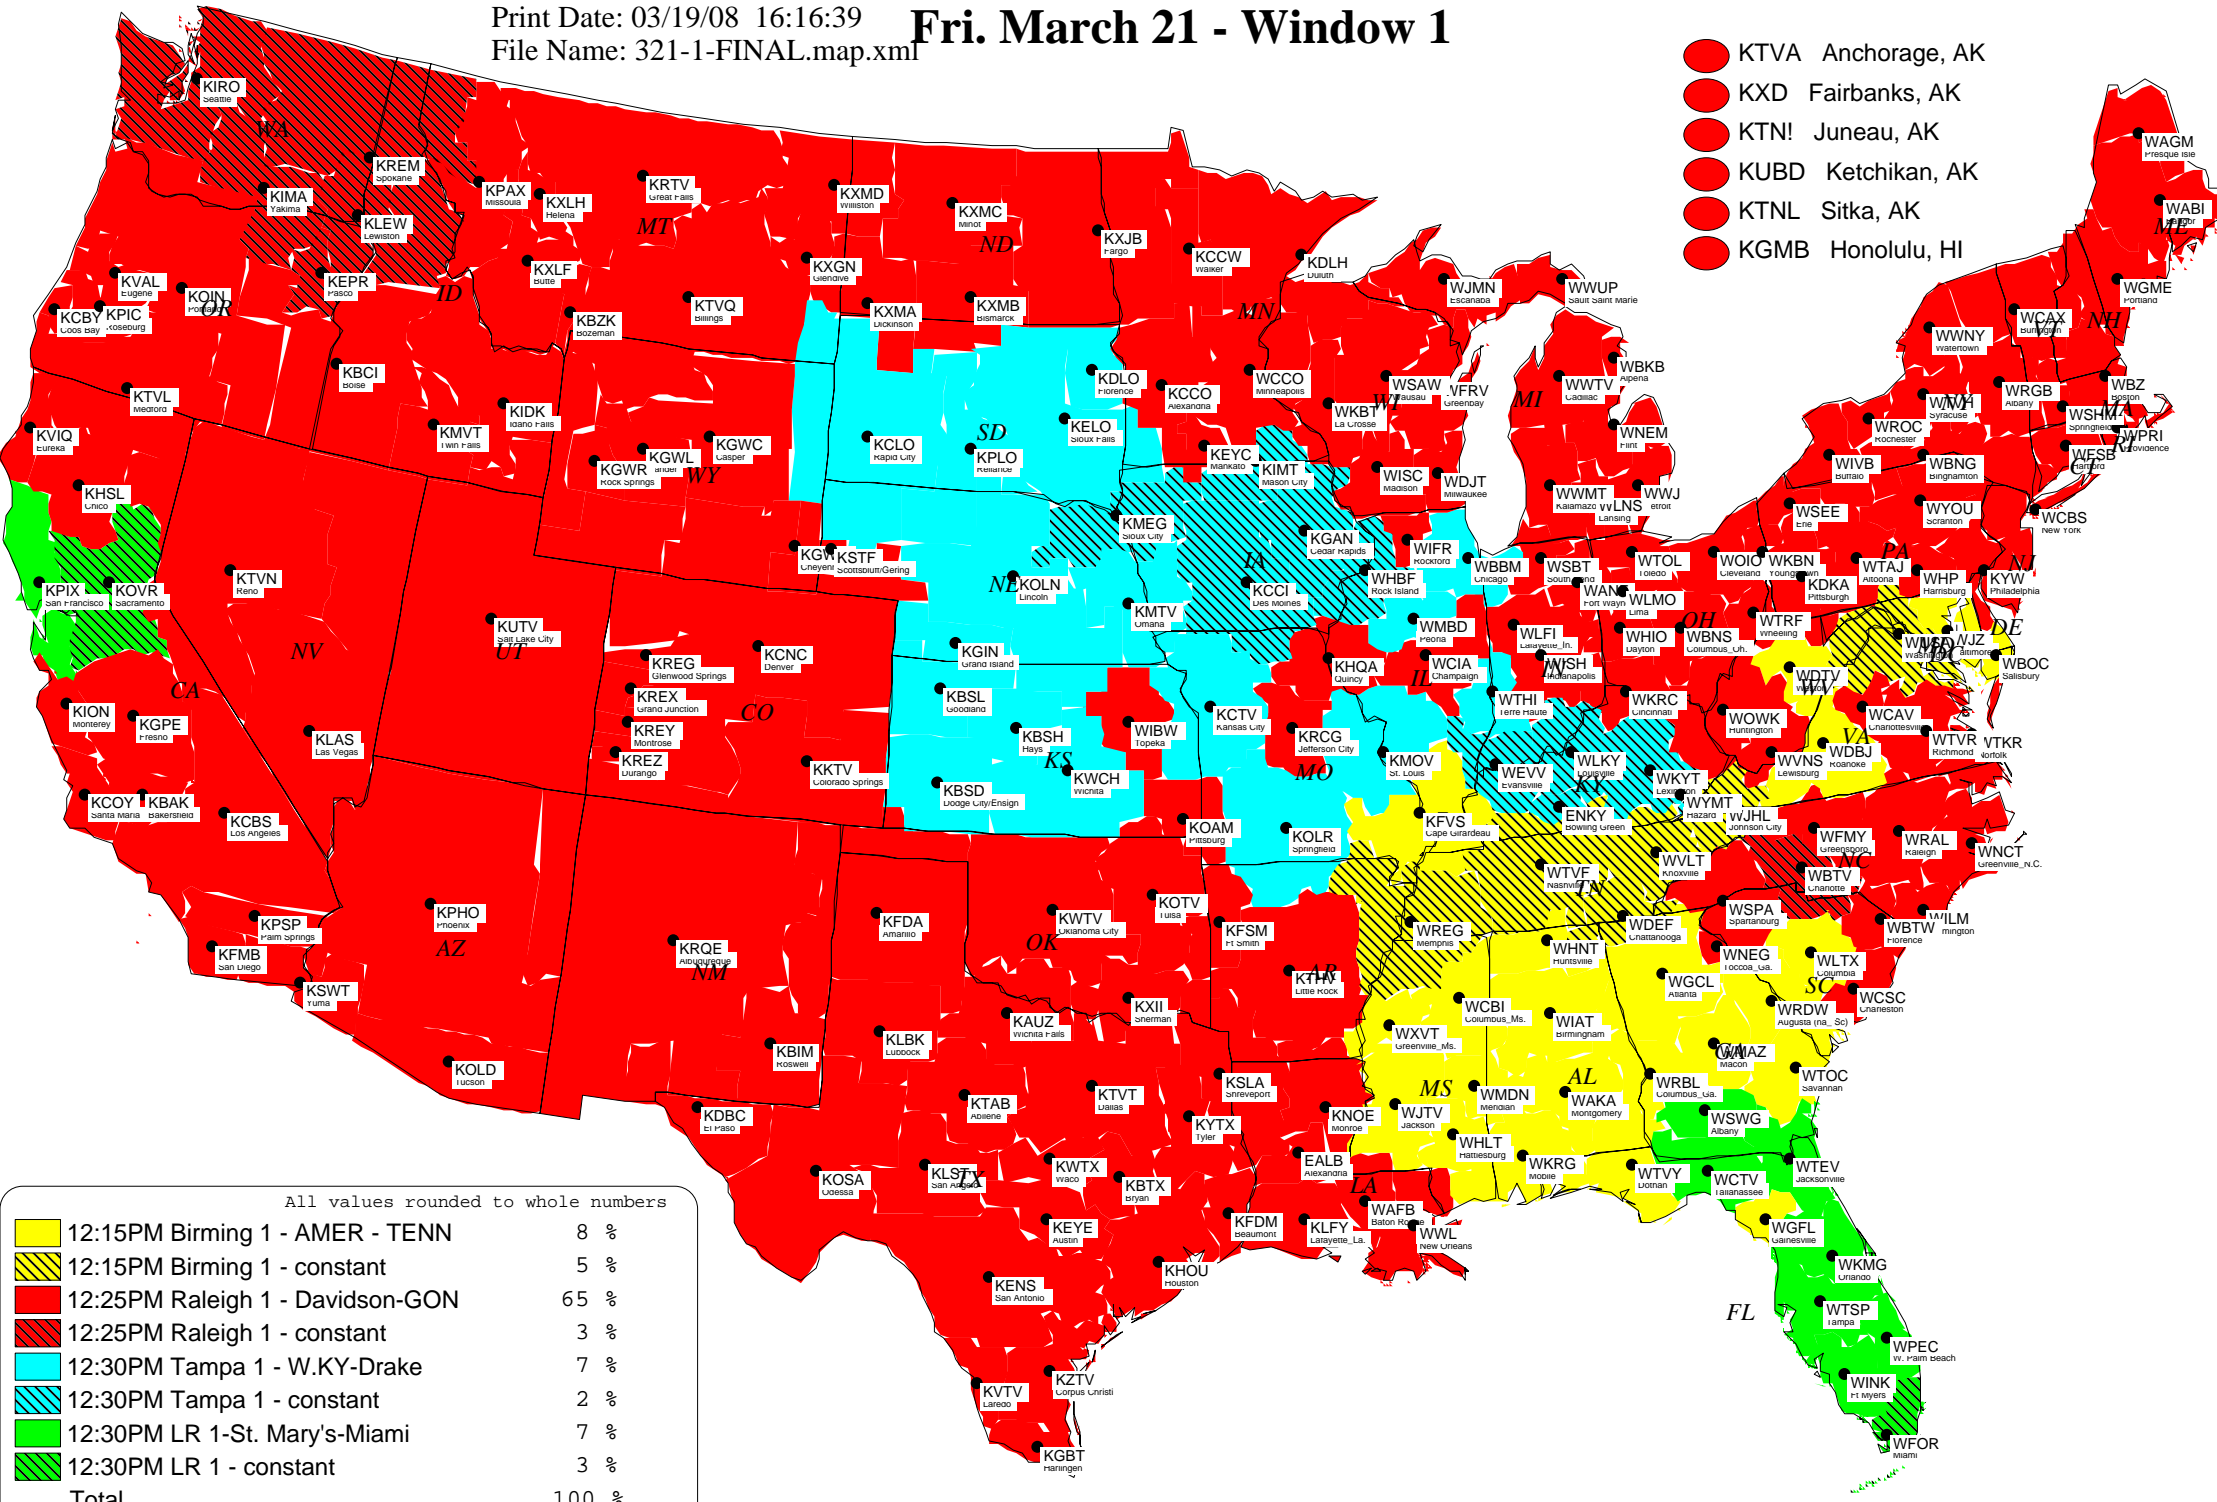

- KTVA Anchorage, AK
- KXD Fairbanks, AK
- KTN! Juneau, AK
- KUBD Ketchikan, AK
- KTNL Sitka, AK
- KGMB Honolulu, HI

2008 NCAA Tournament  
Friday, March 21 - Window 1

Birmingham I (HD) - 12:15 PM  
American v. Tennessee - 13%  
Flex: 8%  
Constant: State of TN, WUSA [5%]  
Lundquist/Raftery/Wolff/Smith (YELLOW)

Raleigh I (HD) - 12:25 PM  
Davidson v. Gonzaga - 68%  
Flex: 65%  
Constant: State of WA, KLEW/Lewiston, WBTV/Charlotte [3%]  
Nantz/Packer/Dekas/Fishman (RED)

Tampa I (HD) - 12:30 PM  
W. Kentucky v. Drake - 9%  
Flex: 7%  
Constant: State of KY, IA, WHBF/Rock Island, WEVV/Evansville [2%]  
Brando/Gminski/Mack/Cornell (BLUE)

Little Rock I (HD) - 12:30 PM  
St. Mary's v. Miami - 10%  
Flex: 7%  
Constant: WFOR/Miami, KOVR/Sacramento [3%]  
Eagle/Sparkel/Karasik/Lilley (GREEN)

All values rounded to whole numbers

Yellow	12:15PM Birming 1 - AMER - TENN	8 %
Yellow with diagonal lines	12:15PM Birming 1 - constant	5 %
Red	12:25PM Raleigh 1 - Davidson-GON	65 %
Red with diagonal lines	12:25PM Raleigh 1 - constant	3 %
Blue	12:30PM Tampa 1 - W.KY-Drake	7 %
Cyan	12:30PM Tampa 1 - constant	2 %
Green	12:30PM LR 1-St. Mary's-Miami	7 %
Green with diagonal lines	12:30PM LR 1 - constant	3 %
	Total	100 %