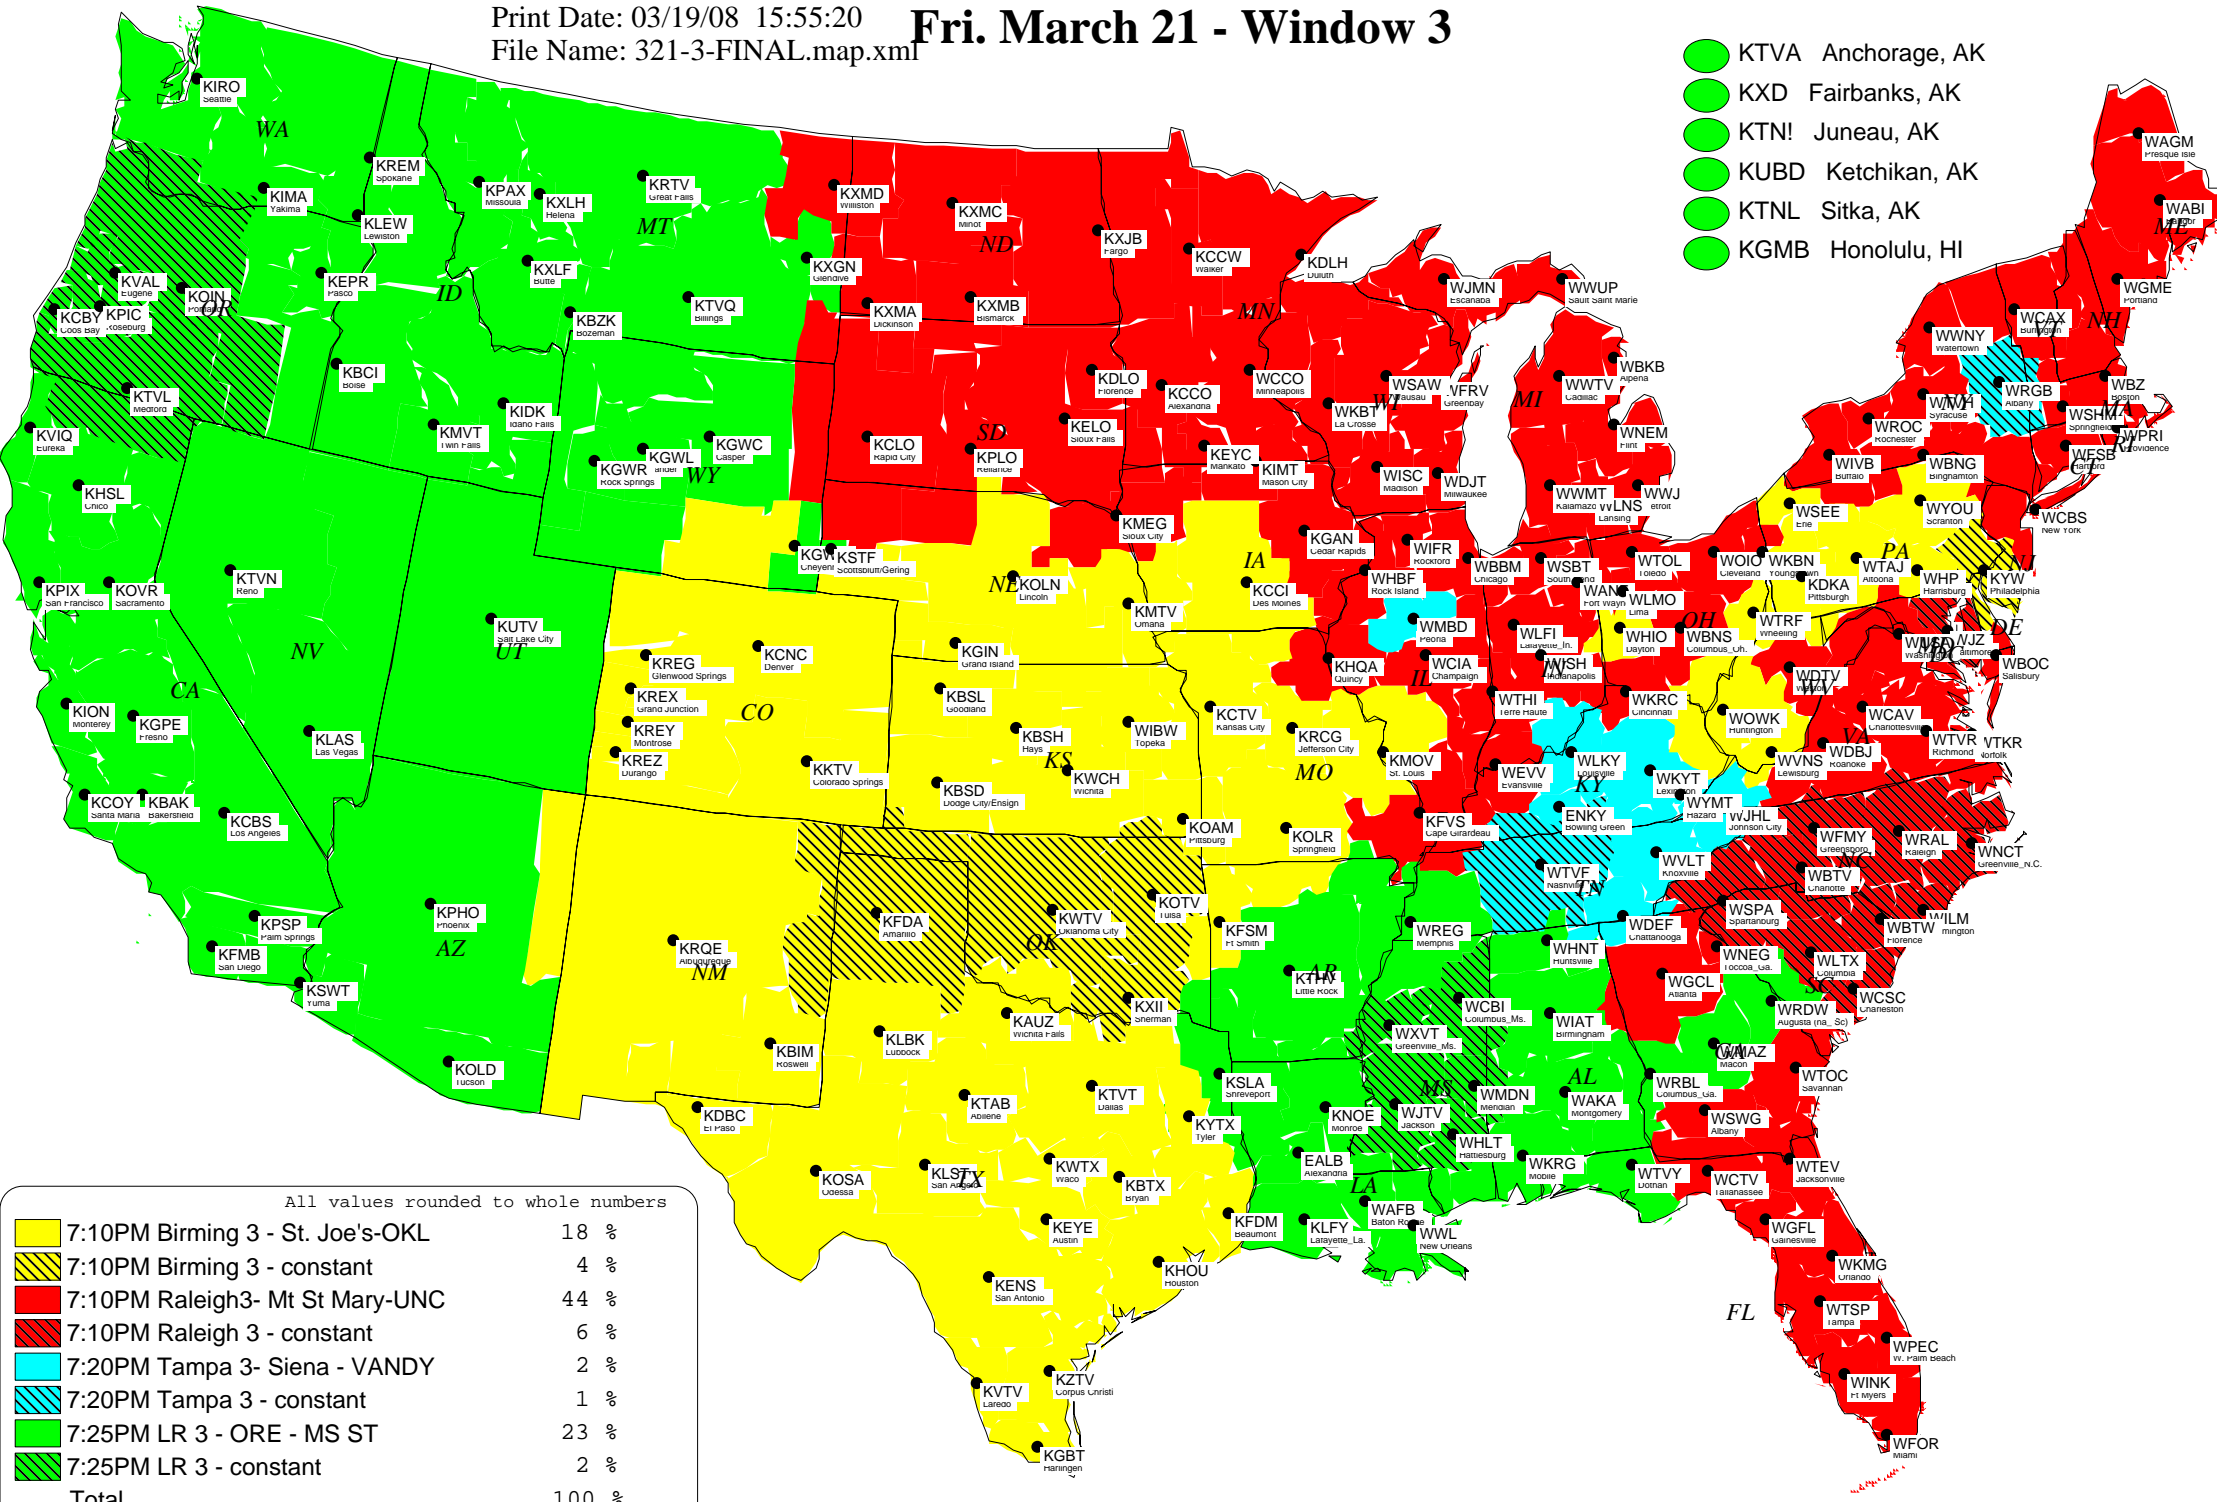

- KTVA Anchorage, AK
- KXD Fairbanks, AK
- KTN! Juneau, AK
- KUBD Ketchikan, AK
- KTNL Sitka, AK
- KGMB Honolulu, HI

2008 NCAA Tournament
Friday, March 21 - Window 3

Birmingham III (HD) - 7:10 PM
St. Joseph's v. Oklahoma - 22%
Flex: 18%
Constant: State of OK, KXII/Sherman,
KYW/Philadelphia, KFDA/Amarillo [4%]
Lundquist/Raftery/Wolff/Smith
(YELLOW)

Raleigh III (HD) - 7:10 PM
Mt. St. Mary's v. UNC - 50%
Flex: 44%
Constant: State of NC,
SC, WJZ/Baltimore [6%]
Nantz/Packer/Dekas/Fishman
(RED)

Tampa III (HD) - 7:20 PM
Siena v. Vanderbilt - 3%
Flex: 2%
Constant: WTVF/Nashville,
WRGB/Albany [1%]
Brando/Gminski/Mack/Cornell
(BLUE)

Little Rock III (HD) - 7:25 PM
Oregon v. Mississippi St. - 25%
Flex: 23%
Constant: State of MS, OR [2%]
Eagle/Spanarkel/Schneiderman/Lilley
(GREEN)

All values rounded to whole numbers

	7:10PM Birming 3 - St. Joe's-OKL	18 %
	7:10PM Birming 3 - constant	4 %
	7:10PM Raleigh3- Mt St Mary-UNC	44 %
	7:10PM Raleigh 3 - constant	6 %
	7:20PM Tampa 3 - Siena - VANDY	2 %
	7:20PM Tampa 3 - constant	1 %
	7:25PM LR 3 - ORE - MS ST	23 %
	7:25PM LR 3 - constant	2 %
	Total	100 %