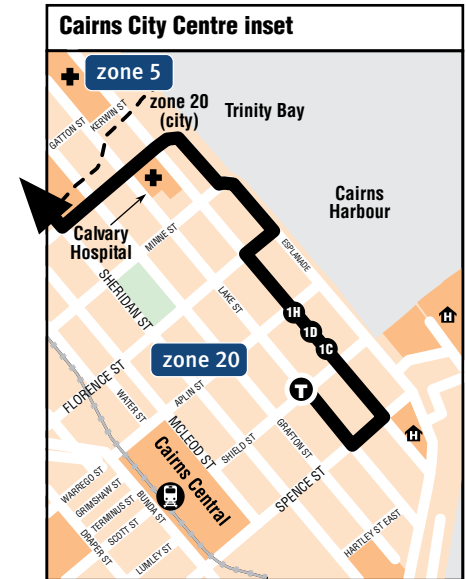

Key

- route 1
- terminus
- train station
- hospital
- shops

Diagrammatic Map - not to scale - mains streets only

zone calculator - how many zones will I cross?

Origin zone	Destination zone																							
	1	2	3	4	5	6	7	8	9	10	11	20	1	2	3	4	5	6	7	8	9	10	11	20
1	1	2	3	4	5	6	7	8	9	10	11	20	1	2	3	4	5	6	7	8	9	10	11	20
2	2	1	2	3	4	5	6	7	8	9	4	5	2	3	4	5	6	7	8	9	10	11	20	20
3	3	2	1	2	3	4	5	6	7	8	3	4	3	4	5	6	7	8	9	10	11	20	20	
4	4	3	2	1	2	3	4	5	6	7	2	3	4	5	6	7	8	9	10	11	20	20	20	
5	5	4	3	2	1	2	3	4	5	6	3	2	4	5	6	7	8	9	10	11	20	20	20	
6	6	5	4	3	2	1	2	3	4	5	4	2	5	6	7	8	9	10	11	20	20	20	20	
7	7	6	5	4	3	2	1	2	3	4	5	3	6	7	8	9	10	11	20	20	20	20	20	
8	8	7	6	5	4	3	2	1	2	3	6	4	7	8	9	10	11	20	20	20	20	20	20	
9	9	8	7	6	5	4	3	2	1	2	7	5	8	9	10	11	20	20	20	20	20	20	20	
10	10	9	8	7	6	5	4	3	2	1	8	6	9	10	11	20	20	20	20	20	20	20	20	
11	11	10	9	8	7	6	5	4	3	2	9	7	10	11	20	20	20	20	20	20	20	20	20	
20	20	20	20	20	20	20	20	20	20	20	20	20	20	20	20	20	20	20	20	20	20	20	20	

Routes 1C, 1D, 1H - from Cairns City to the inner northern beaches

servicing Holloways Beach, Yorkey's Knob, University, Smithfield Shopping Centre.

Monday to Friday major stops	am					pm												
	1C	1C	1C	1C	1C	1C	1C	1C	1C	1C	1D	1C	1D	1C	1C	1H	1H	1H
Transit Mall	7.27	8.27	9.27	10.27	11.27	12.27	1.27	2.27	3.27	4.05	4.35	5.05	5.35	6.27	7.30	9.21	11.11	
Holloways Beach	7.47	8.47	9.47	10.47	11.47	12.47	1.47	2.47	3.47	-	4.55	-	5.55	6.47	7.50	9.41	11.31	
Yorkeys Knob	8.02	9.02	10.02	11.02	12.02	1.02	2.02	3.02	4.02	4.30	5.10	5.30	6.10	7.06	8.05	9.56	11.46	
Sun Bus Depot	8.14	9.14	10.14	11.14	12.14	1.14	2.14	3.14	4.14	-	5.22	-	6.22	-	8.13	10.04	11.54	
University	8.18	9.18	10.18	11.18	12.18	1.18	2.18	3.18	4.18	-	5.26	-	6.26	-	8.17	10.08	11.58	
Smithfield	8.21	9.21	10.21	11.21	12.21	1.21	2.21	3.21	4.21	-	5.29	-	6.29	-	8.20	10.11	12.01	