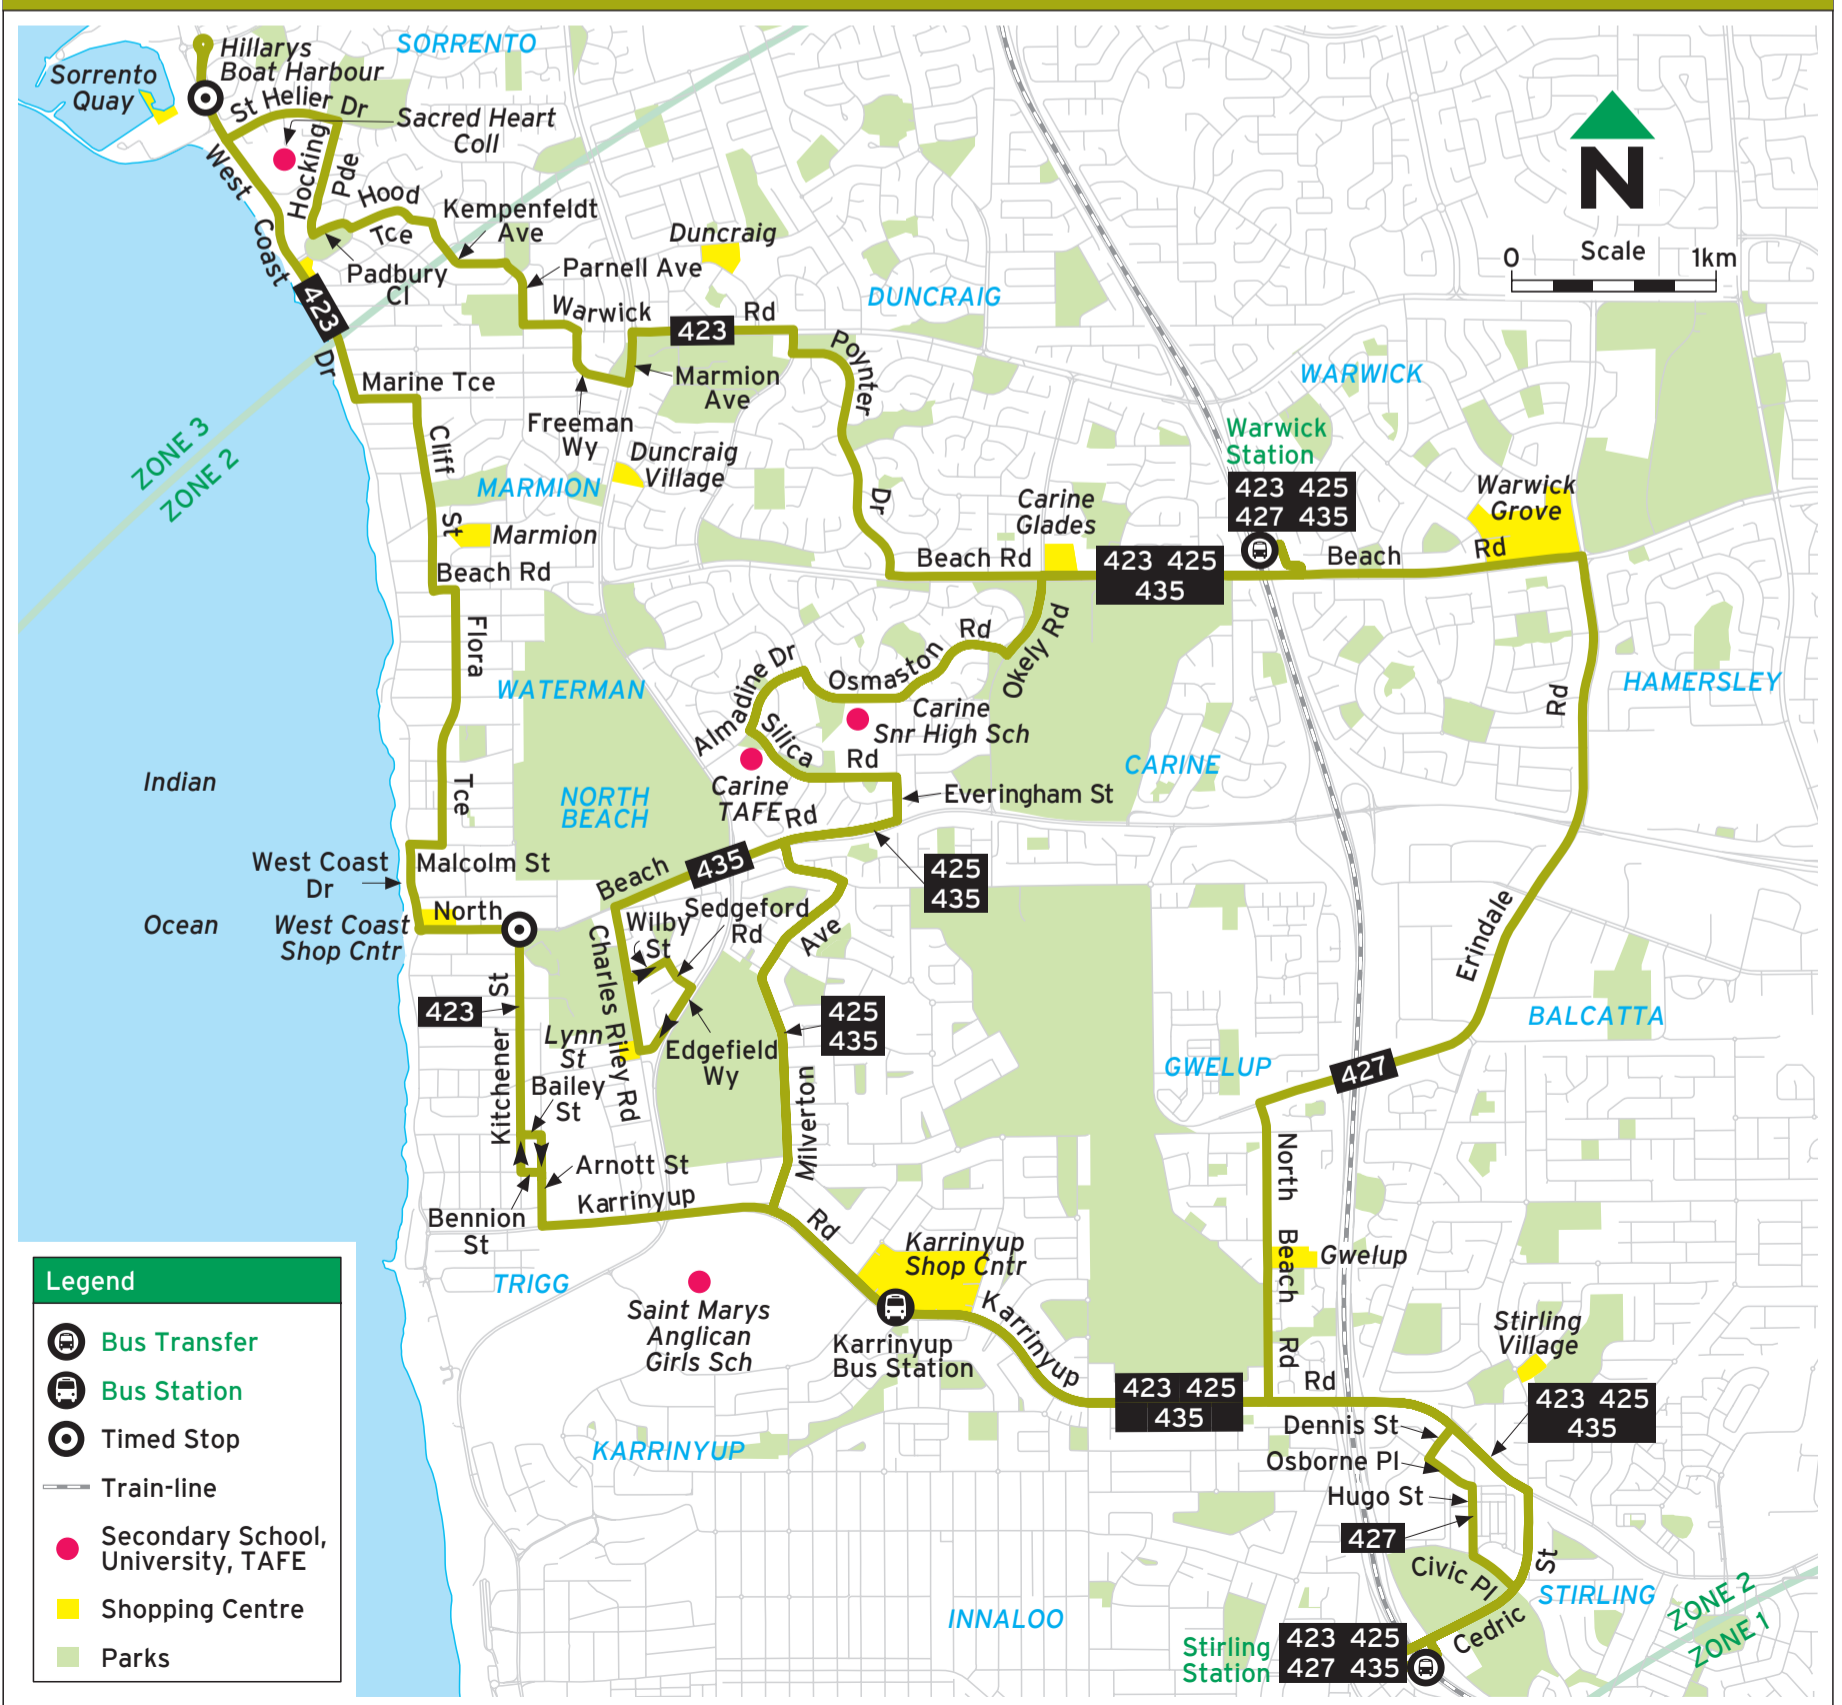

Monday to Friday

Table with columns: Train connection Perth to Warwick, Route No., Warwick Stn, 18868 Hillarys Boat Harbour, 18998 North Beach Rd / Kitchener St, Karrinyup Bus Stn, Stirling Stn, Train connection Stirling to Perth. Rows show departure and arrival times for routes 423, 425, 427, and 435.

Saturday

Table with columns: Train connection Perth to Warwick, Route No., Warwick Stn, 18868 Hillarys Boat Harbour, 18998 North Beach Rd / Kitchener St, Karrinyup Bus Stn, Stirling Stn, Train connection Stirling to Perth. Rows show departure and arrival times for routes 423, 425, and 435.

Sunday and Public Holidays

Table with columns: Train connection Perth to Warwick, Route No., Warwick Stn, 18868 Hillarys Boat Harbour, 18998 North Beach Rd / Kitchener St, Karrinyup Bus Stn, Stirling Stn, Train connection Stirling to Perth. Rows show departure and arrival times for routes 423, 425, and 435.

Map routes 423, 425, 427 & 435

Remember to tag on and off your service.

Always remember to tag on and off every service during your journey to avoid a default fare.

To tag on: Tap your SmartRider on the tag on/off icon on the processor. Listen for the beep and green light showing a successful tag on.
To tag off: Tap your SmartRider on the tag on/off icon on the processor. Listen for the beep and green light showing a successful tag off. The value of the fare and remaining card balance will be displayed.