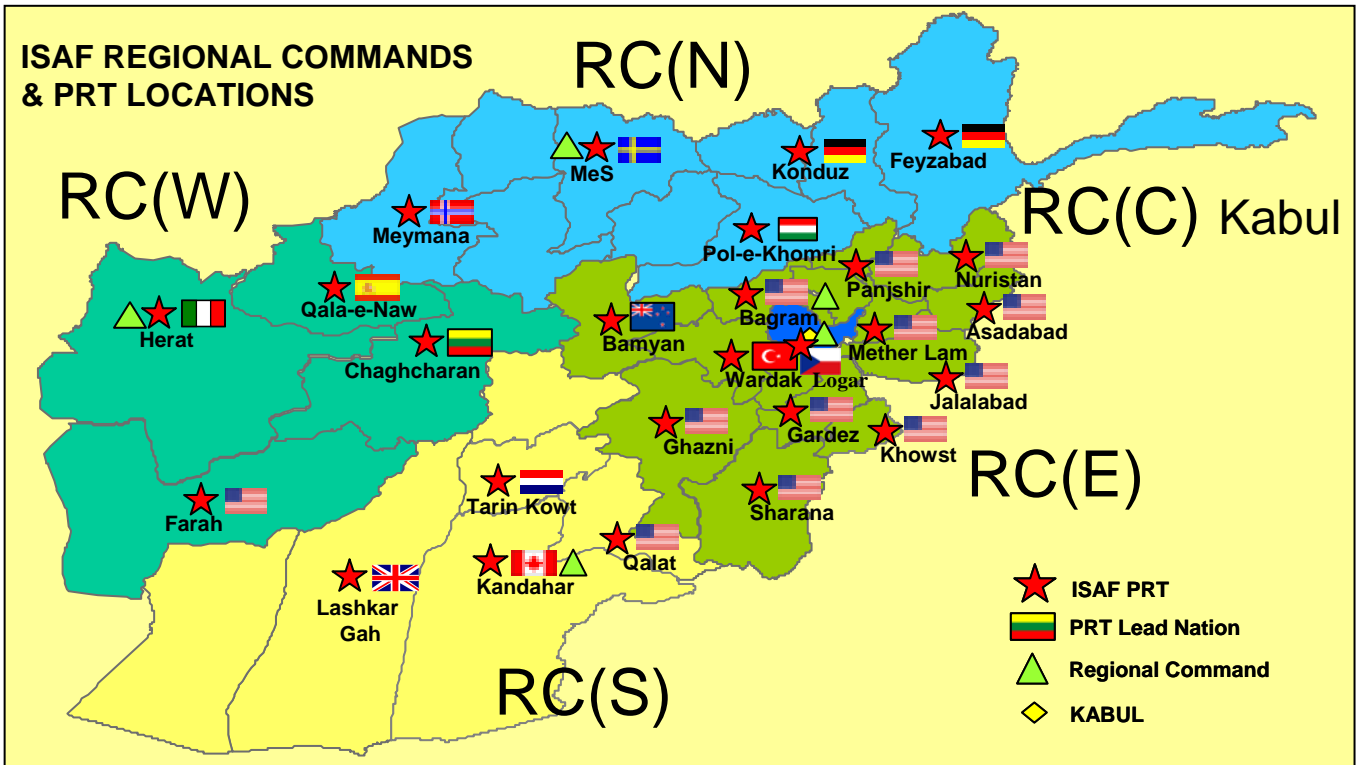

# International Security Assistance Force

**Mission:** Conduct military operations in the assigned area of operations to assist the Government of the Islamic Republic of Afghanistan (GIRoA) in the establishment and maintenance of a safe and secure environment with full engagement of Afghan National Security Forces, in order to extend government authority and influence, thereby facilitating Afghanistan's reconstruction and enabling the GIRoA to exercise its sovereignty throughout the country.

### Key Facts:

- Commander: General (USA) David D. McKiernan
- 40 Troop Contributing Nations
- ISAF Total Strength: approx 52,700
- ISAF AOR (Afghanistan land mass) 650,000 km<sup>2</sup>
- 26 Provincial Reconstruction Teams (PRTs)

**Expansion:** In October 2003, the UN Security Council authorized the expansion of the NATO mission beyond Kabul. In October 2004, Stage 1 of the expansion to the North was completed with Stage 2 in the West following in September 2005. Stage 3 of the expansion to include the South was completed on 31 July 2006 and Stage 4 to include the East occurred on 5<sup>th</sup> October 2006, at which stage the geographic expansion phase was completed.

**Troop Contributing Nations (TCN):** The ISAF mission consists of the following 40 nations (the troop numbers are based on broad contribution and do not reflect the exact numbers on the ground at any one time).