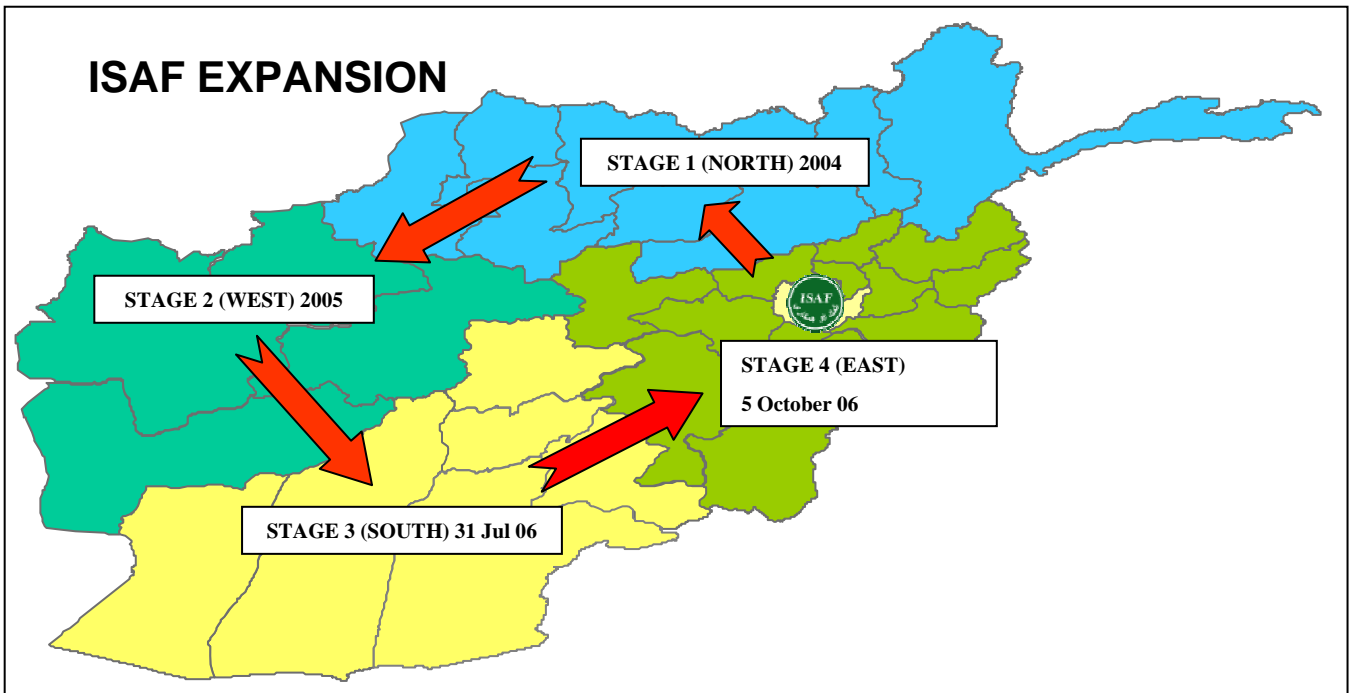

### Regional Command North: (appx strength 4300)

- HQ RC(N) in MAZAR-E-SHARIF (DEU)
- Forward Support Base MAZAR-E-SHARIF (DEU)
- PRT MAZAR-E-SHARIF (SWE)
- PRT FEYZABAD (DEU)
- PRT KONDUZ (DEU)
- PRT POL-E KHOMRI (HUN)
- PRT MEYMANA (NOR)

# International Security Assistance Force

**NATO Mission In Afghanistan:** On 9<sup>th</sup> August 2003, NATO assumed authority for the ISAF mission. The NATO mission consists of 5 phases:

- Phase 1 Assessment and Preparation, including operations in Kabul (completed)
- Phase 2 Geographic expansion (completed)
- Phase 3 Stabilization
- Phase 4/5 Transition / Redeployment

**Expansion:** In October 2003, the UN Security Council authorized the expansion of the NATO mission beyond Kabul. In October 2004, Stage 1 of the expansion to the North was completed with Stage 2 in the West following in September 2005. Stage 3 of the expansion to include the South was completed on 31 July 2006 and Stage 4 to include the East occurred on 5<sup>th</sup> October 2006, at which stage the geographic expansion phase was completed.

**Troop Contributing Nations (TCN):** The ISAF mission consists of the following 40 nations (the troop numbers are based on broad contribution and do not reflect the exact numbers on the ground at any one time).