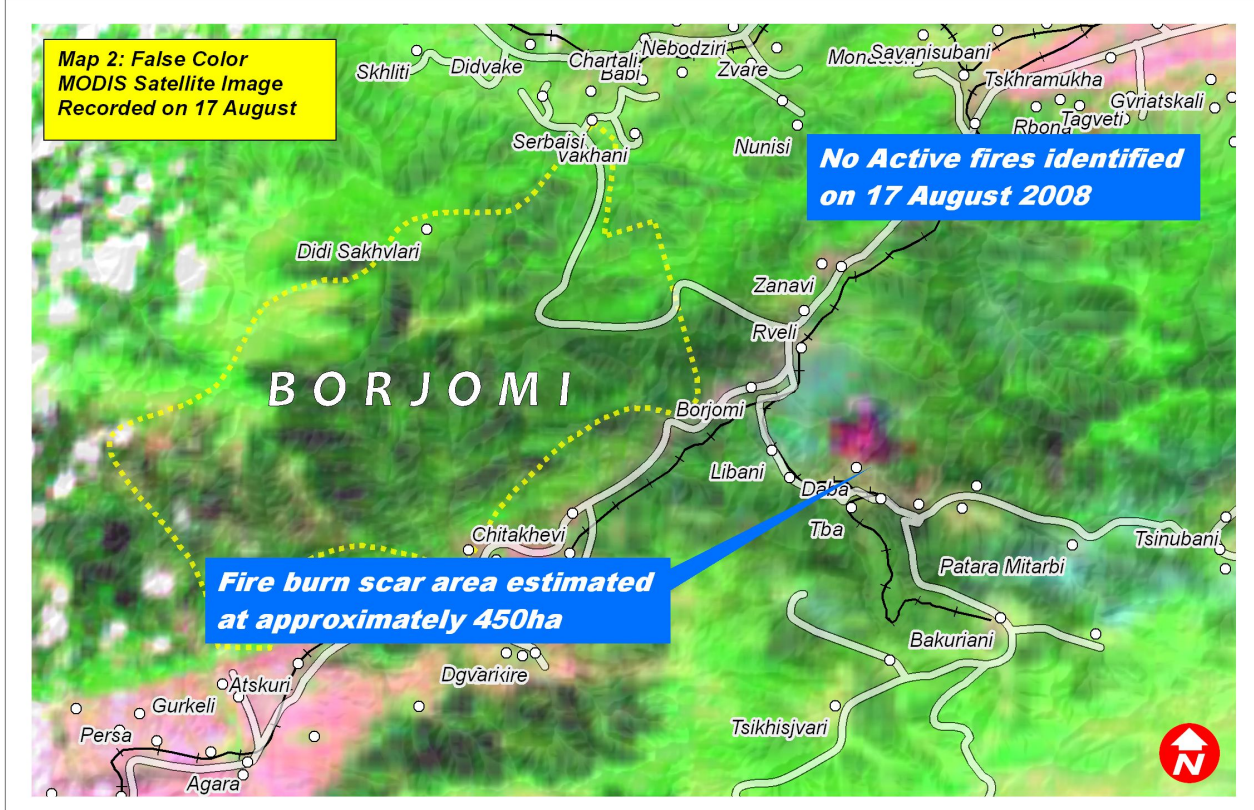

REVIEW OF ACTIVE FIRE LOCATIONS THREATENING BORJOMI NATURE RESERVE, GEORGIA (15-20 AUGUST 2008)

Active fire locations detected with MODIS (14 - 20 August 2008)

Forest Fires 20 August 2008
Version 1.1
UNOSAT-2008-000143

Fire Detection Summary

This map illustrates satellite-detected active fire locations near the nature reserve of Borjomi. Fire data from the MODIS satellite system indicates active fires were located outside of Borjomi, approximately 9-10 km east of the park boundary, with smoke and ashes blowing to the west over the park. The fires were first detected on the morning of 15 August 2008 and continued for at least 24 hours. Imagery recorded on 17 and 19 August shows no active fires, however there is still smoke visible. As shown in the image map from 17 August, the visible burned fire scar is approximately 450ha in area.

Map Legend

Population	Administrative
★ Capital	--- International Border
○ Town / Village South Ossetia Approximate Boundary
Transport Lines	Protected Areas
— Main Road Park Boundary (WDPA 2007)
— Secondary Road	
—+—+ Railroad	

Active Fires by Location

- Red Square: MODIS Pixel Area with Detected Fire
- Green Box: Active fire detected within 1km² pixel area of MODIS Aqua / Terra Satellite

Map Scale for A3: 1:290,600

0 1.5 3 6 9 12 Kilometers