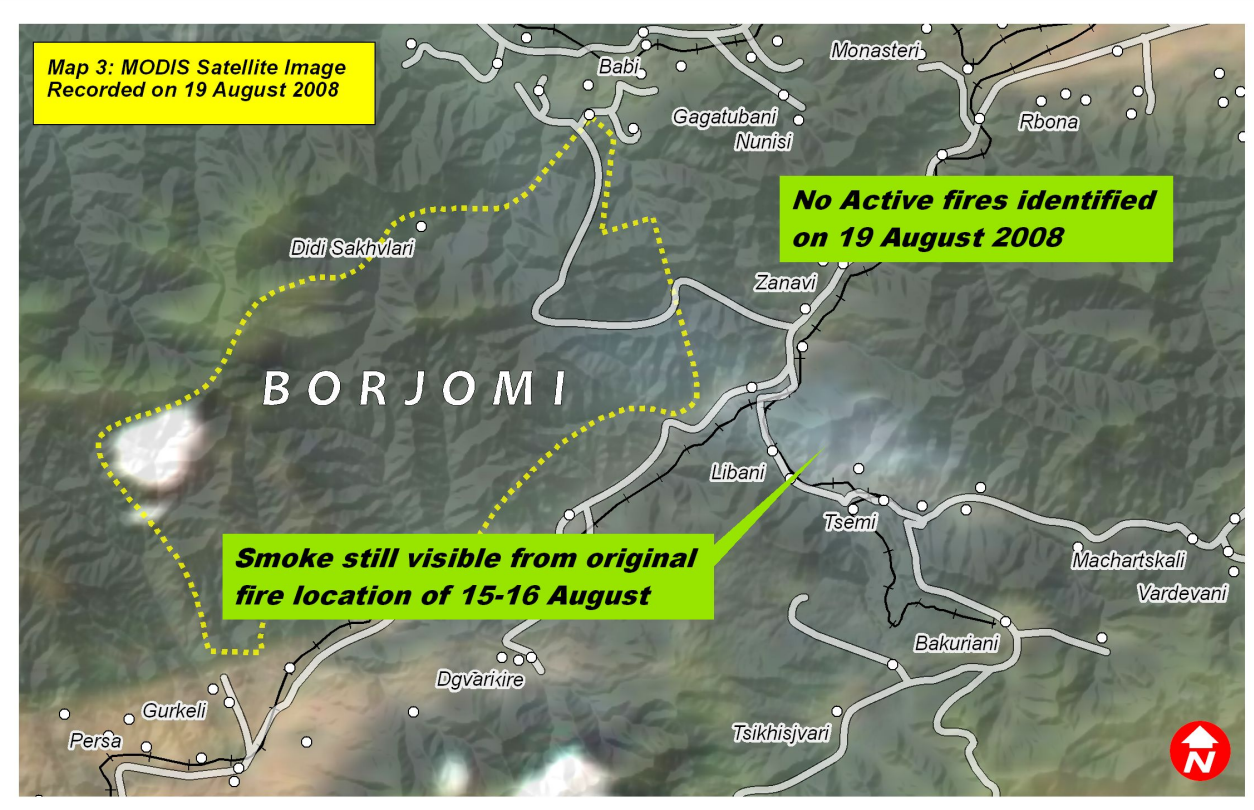

REVIEW OF ACTIVE FIRE LOCATIONS THREATENING BORJOMI NATURE RESERVE, GEORGIA (15-20 AUGUST 2008)

Active fire locations detected with MODIS (14 - 20 August 2008)

Forest Fires 20 August 2008
Version 1.1
UNOSAT-2008-000143

Fire Detection Summary

This map illustrates satellite-detected active fire locations near the nature reserve of Borjomi. Fire data from the MODIS satellite system indicates active fires were located outside of Borjomi, approximately 9-10 km east of the park boundary, with smoke and ashes blowing to the west over the park. The fires were first detected on the morning of 15 August 2008 and continued for at least 24 hours. Imagery recorded on 17 and 19 August shows no active fires, however there is still smoke visible. As shown in the image map from 17 August, the visible burned fire scar is approximately 450ha in area.

Active Fires by Location

- Red Square: MODIS Pixel Area with Detected Fire
- Green Box: Active fire detected within 1km² pixel area of MODIS Aqua / Terra Satellite

Map Scale for A3: 1:290,600

0 1.5 3 6 9 12 Kilometers